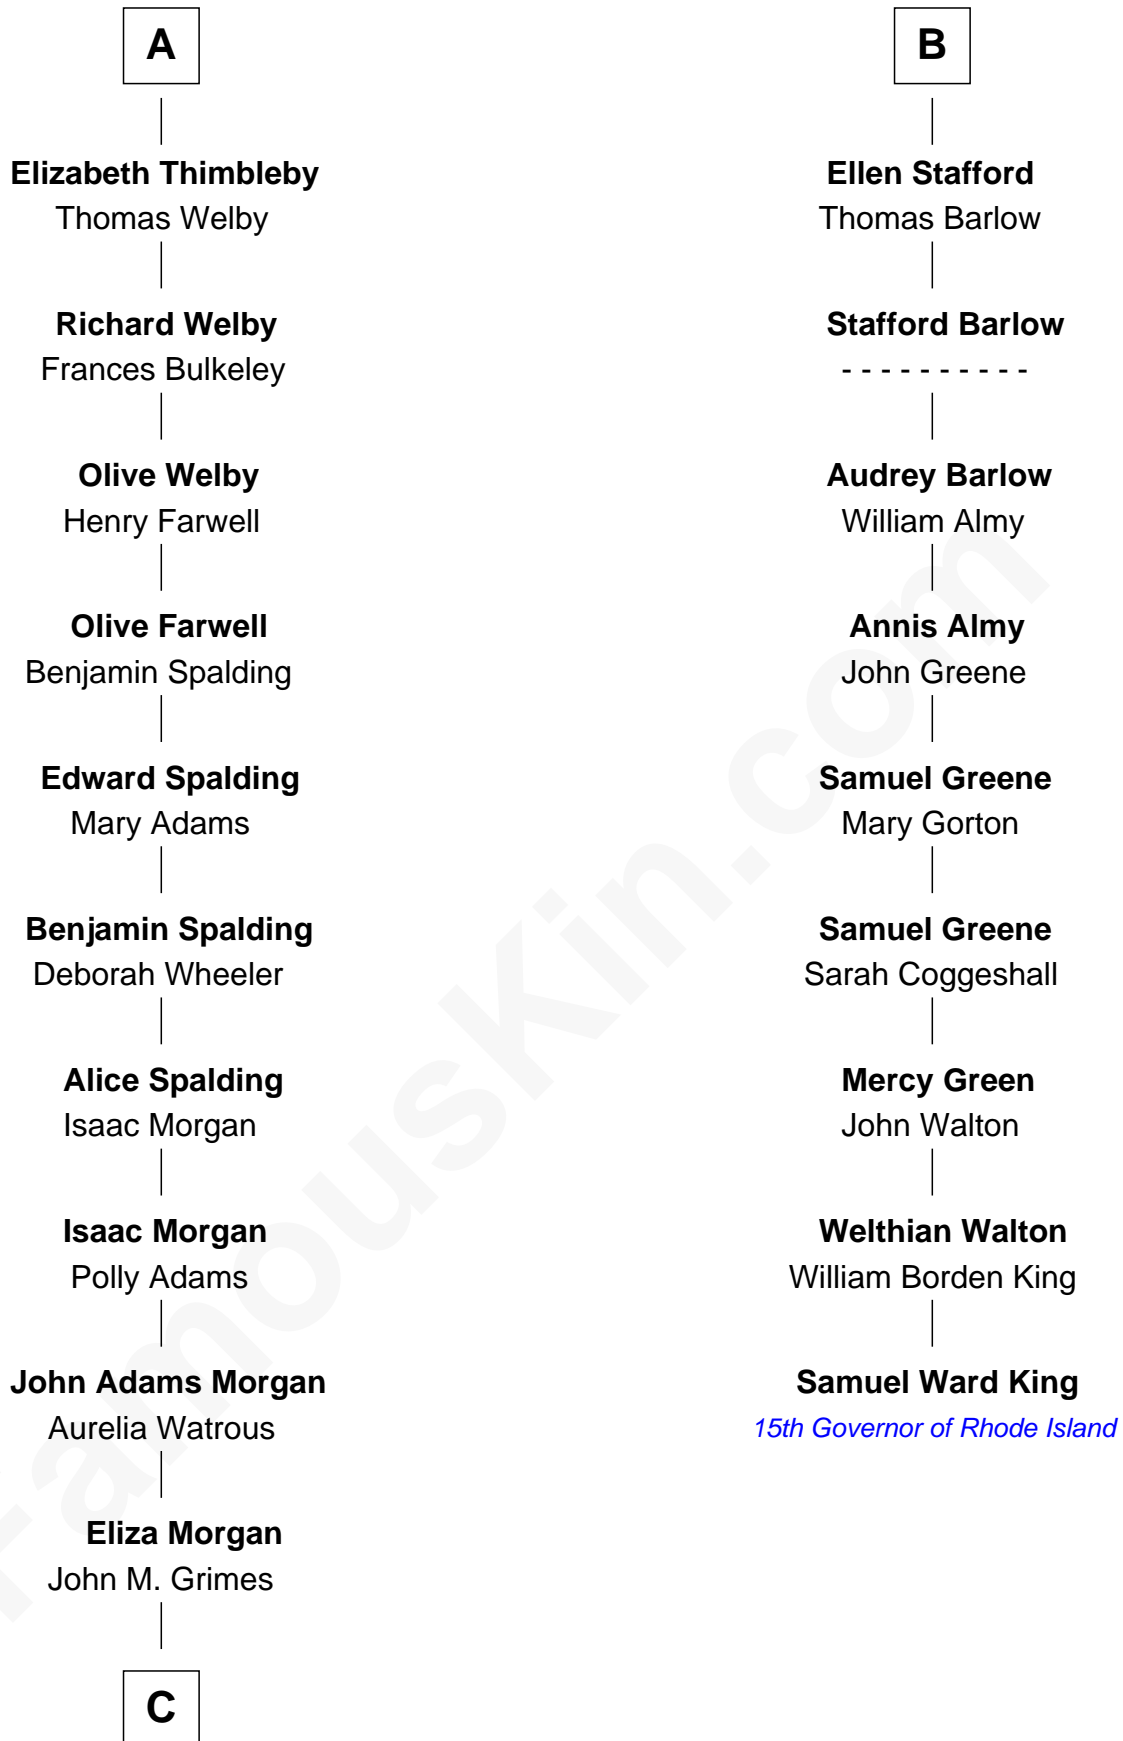

FamousKin.com Relationship Chart of

Linda Hamilton

TV and Movie Actress

15th cousin 6 times removed of

Samuel Ward King

15th Governor of Rhode Island

C

Aurelia Morgan Grimes

Stephen P. Holt

Taylor Holt

Frances Kyle

Dr. Richard Huckstep Holt

Mildred Alberta Derby

Barbara Kyle Holt

Dr. Carroll Stanford Hamilton

Linda Hamilton