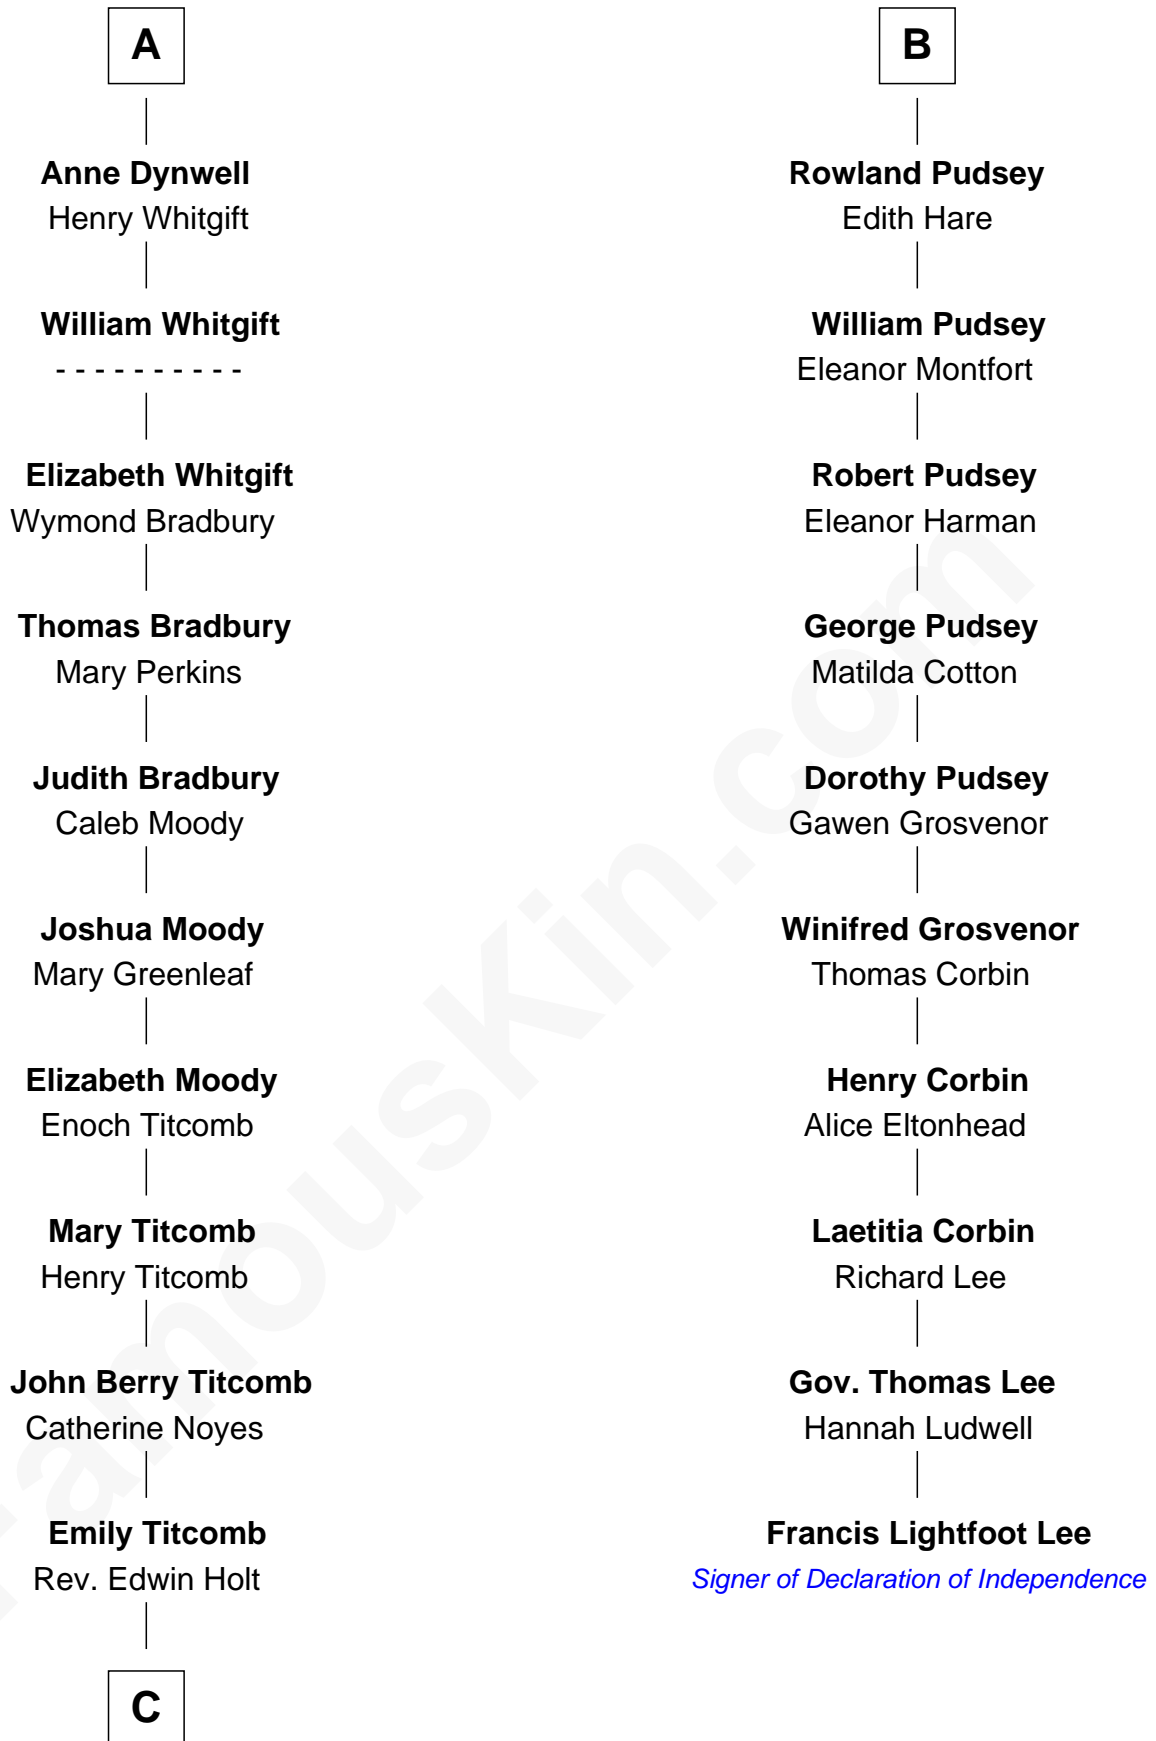

FamousKin.com Relationship Chart of

Linda Hamilton

TV and Movie Actress

16th cousin 5 times removed of

Francis Lightfoot Lee

Signer of the Declaration of Independence

C

—
Stephen P. Holt
Aurelia Morgan Grimes

—
Taylor Holt
Frances Kyle

—
Dr. Richard Huckstep Holt
Mildred Alberta Derby

—
Barbara Kyle Holt
Dr. Carroll Stanford Hamilton

—
Linda Hamilton
TV and Movie Actress

FamousKin.com