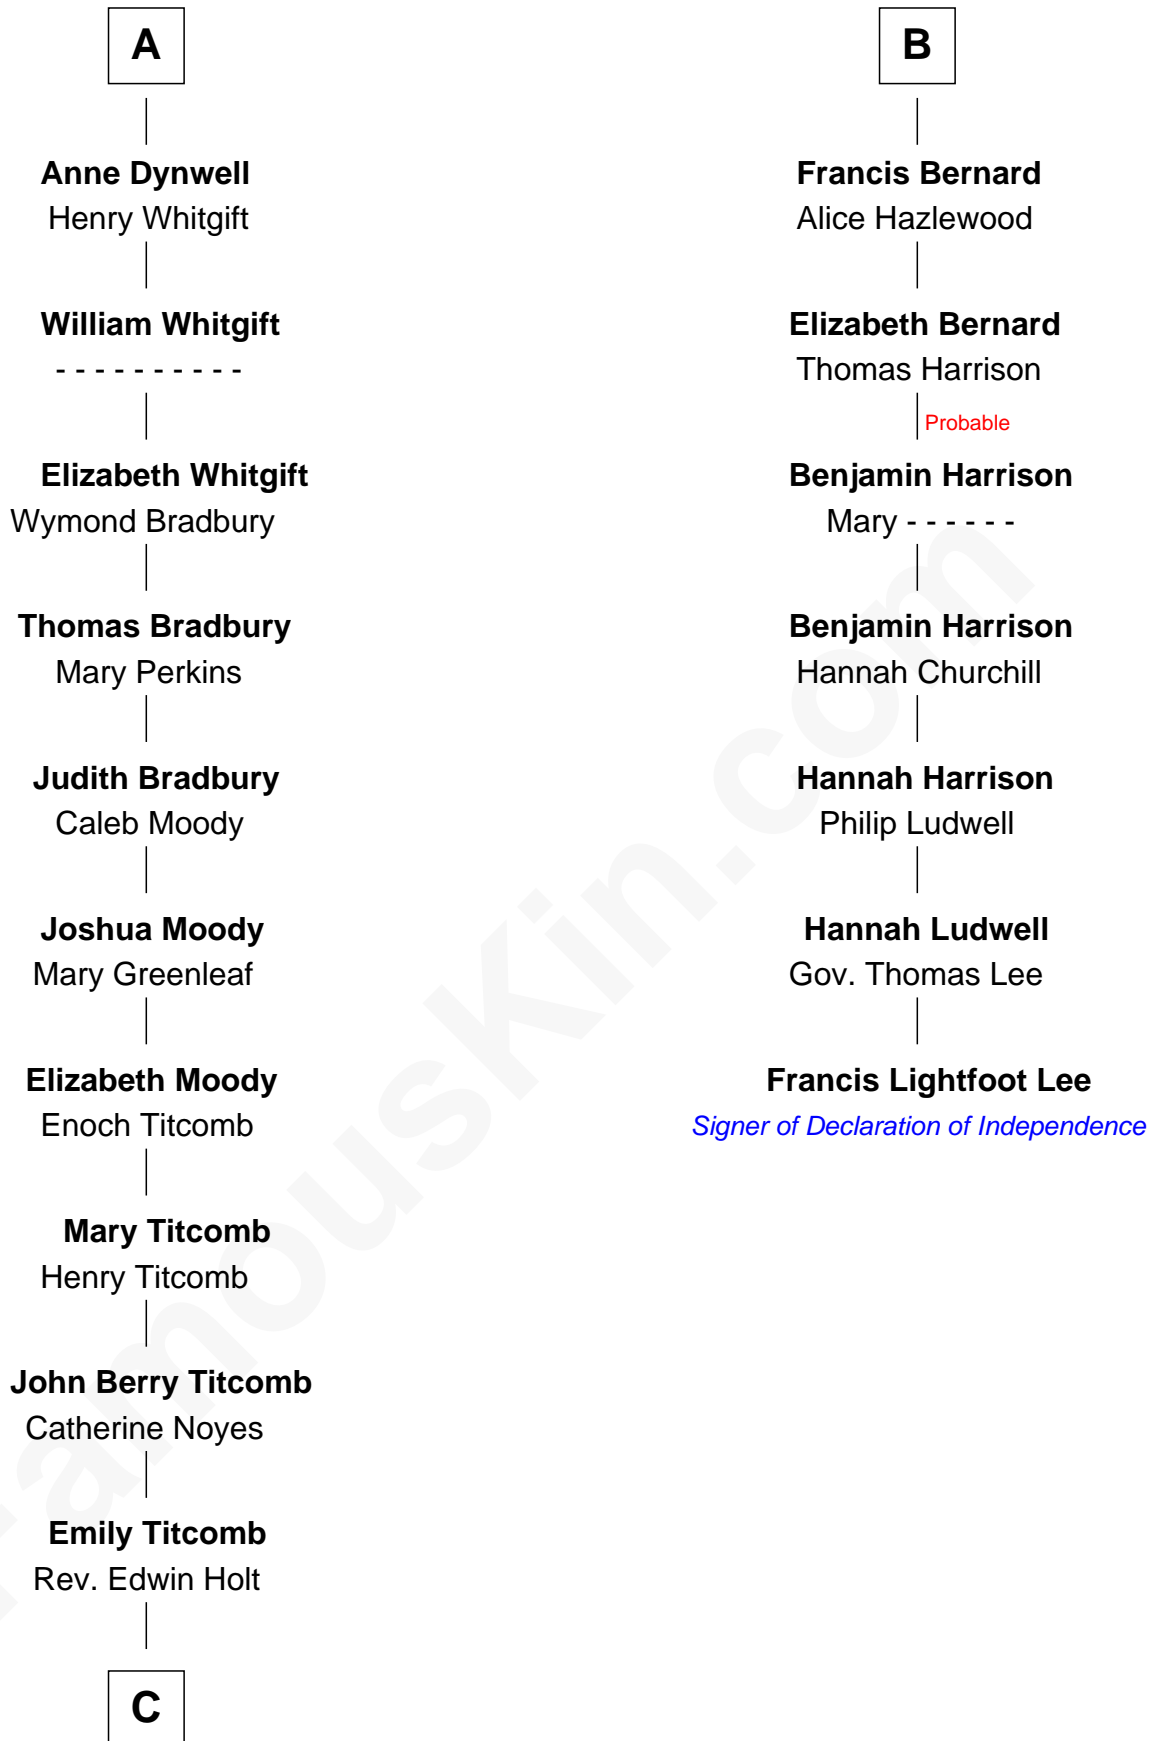

FamousKin.com Relationship Chart of

Linda Hamilton

TV and Movie Actress

13th cousin 8 times removed of

Francis Lightfoot Lee

Signer of the Declaration of Independence

Sir Henry de Percy

Idoine de Clifford

C

—
Stephen P. Holt
Aurelia Morgan Grimes

—
Taylor Holt
Frances Kyle

—
Dr. Richard Huckstep Holt
Mildred Alberta Derby

—
Barbara Kyle Holt
Dr. Carroll Stanford Hamilton

—
Linda Hamilton
TV and Movie Actress