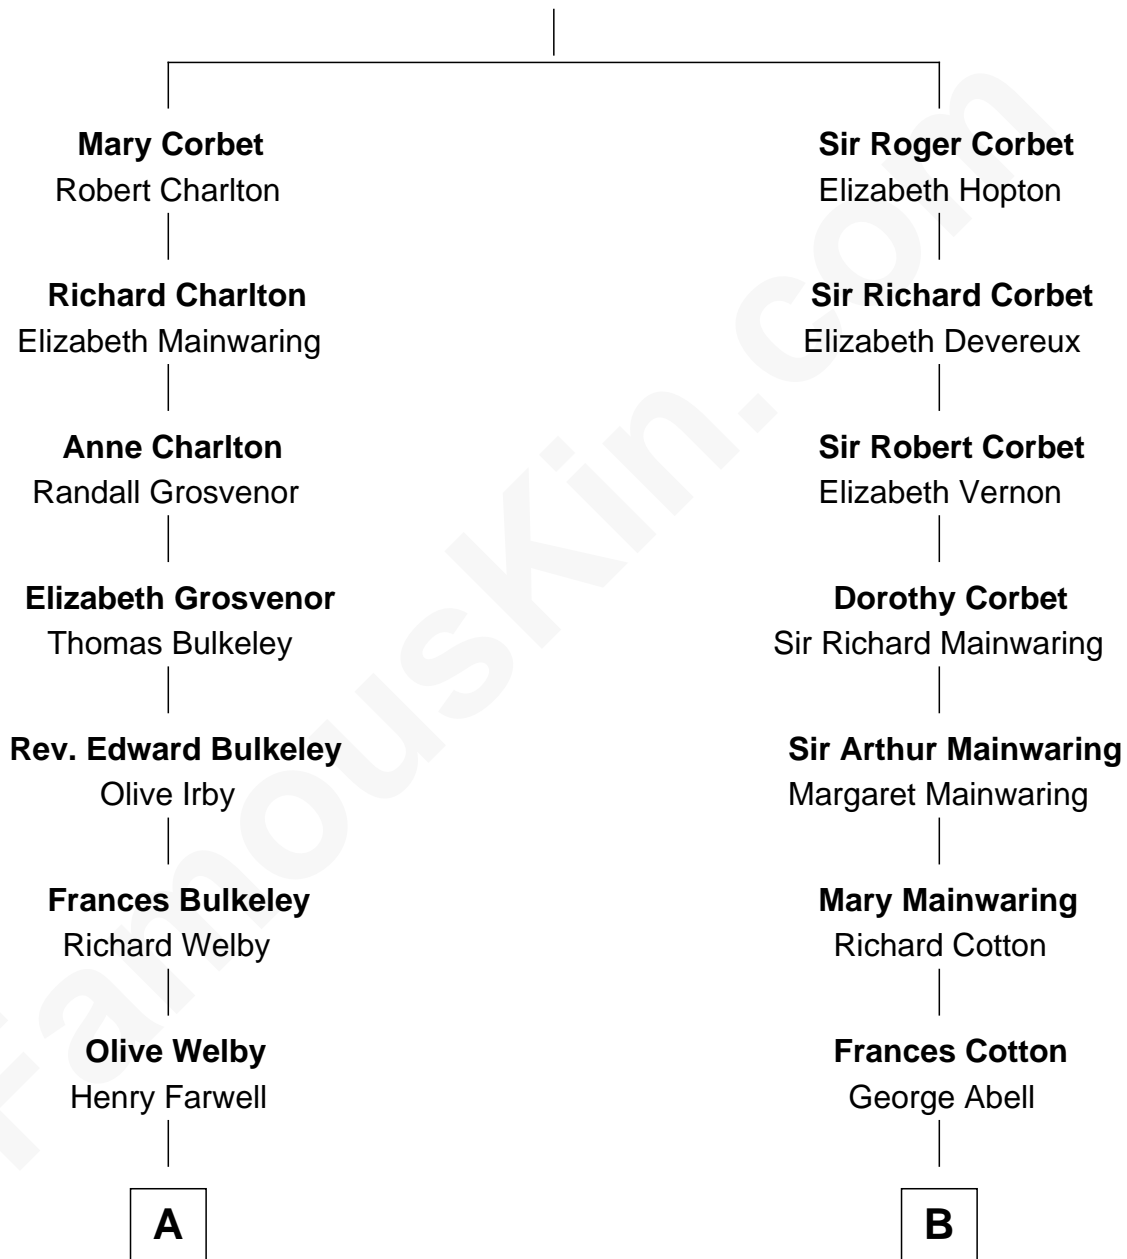

# FamousKin.com Relationship Chart of

**Linda Hamilton**

*TV and Movie Actress*

17th cousin 1 time removed of

**John Adams Morgan**

*1952 Olympic Sailing Gold Medalist*

**Sir Robert Corbet**

Margaret - - - - -

**C**

**Barbara Kyle Holt**  
Dr. Carroll Stanford Hamilton

**Linda Hamilton**  
*TV and Movie Actress*

FamousKin.com