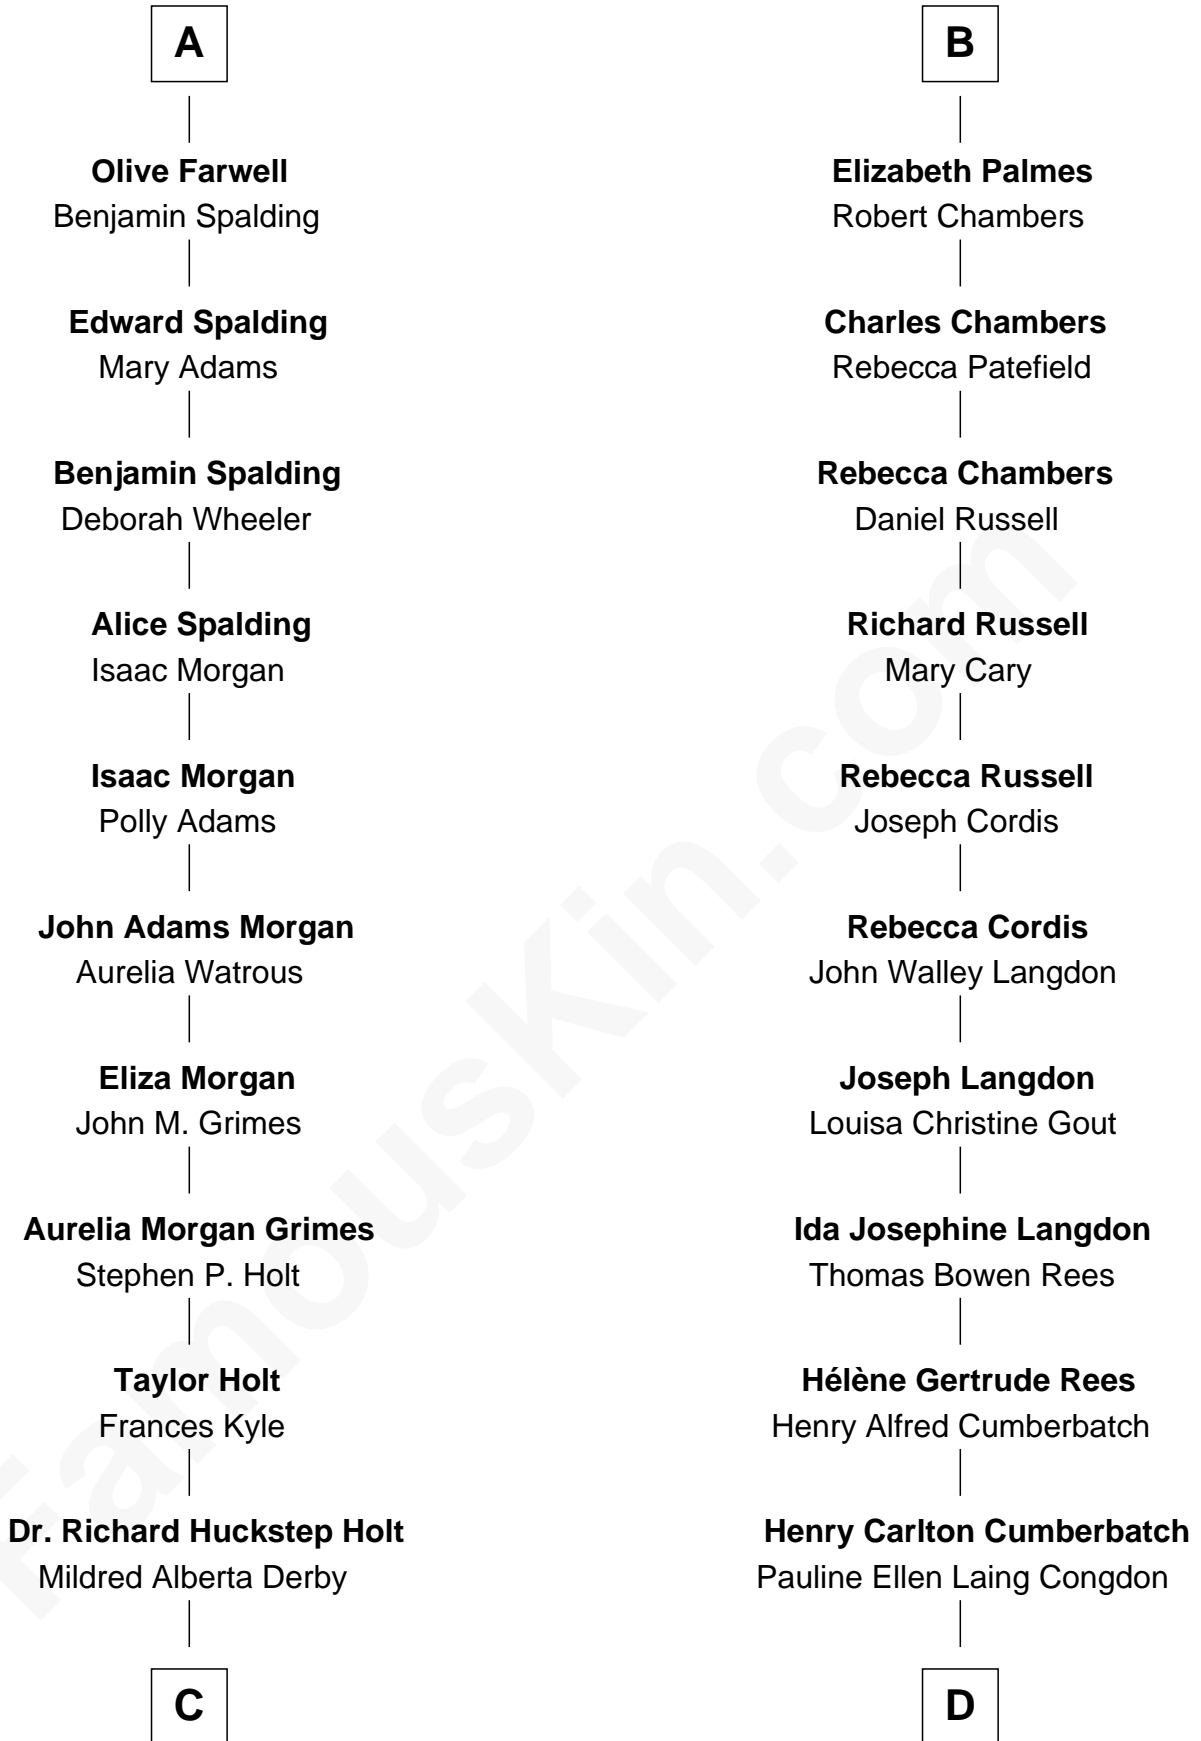

# FamousKin.com Relationship Chart of

**Linda Hamilton**

*TV and Movie Actress*

18th cousin of

**Benedict Cumberbatch**

*Movie, Television and Stage Actor*

**Sir Robert Corbet**

Margaret - - - - -

**C**

**Barbara Kyle Holt**  
Dr. Carroll Stanford Hamilton

**Linda Hamilton**  
*TV and Movie Actress*

**D**

**Timothy Carlton Congdon Cumberbatch**  
Wanda Ventham

**Benedict Cumberbatch**  
*Movie, Television and Stage Actor*