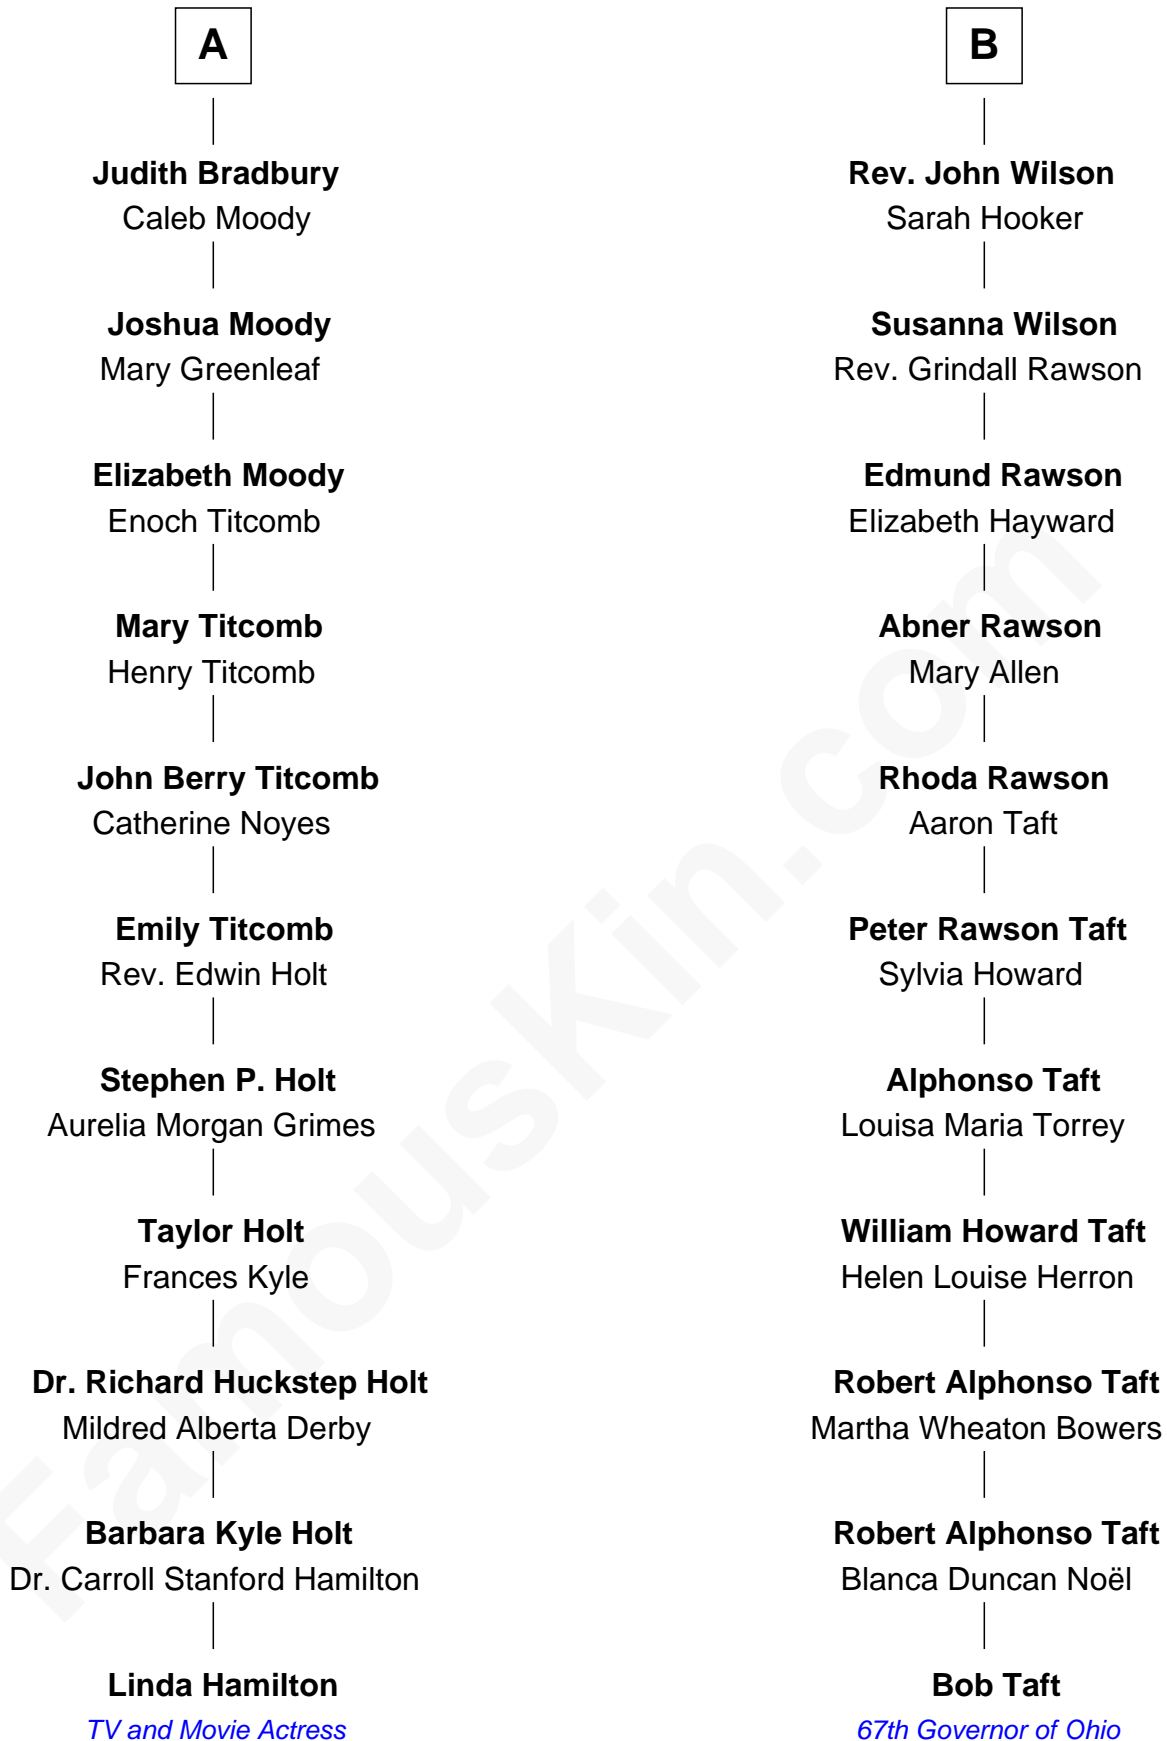

FamousKin.com Relationship Chart of

Linda Hamilton

TV and Movie Actress

17th cousin of

Bob Taft

67th Governor of Ohio

Sir Lionel de Welles

Joan de Waterton

William Whitgift

Elizabeth Whitgift

Wymond Bradbury

Thomas Bradbury

Mary Perkins

A

Cecily de Welles

Sir Robert Willoughby

Sir Christopher Willoughby

Margaret Jenney

Elizabeth Willoughby

Sir William Eure

Sir Ralph Eure

Margery Bowes

Anne Eure

Lancelot Mansfield

John Mansfield

Elizabeth -----

Elizabeth Mansfield

Rev. John Wilson

B

Linda Hamilton photo by [Matthew Simoneau](#) (CC BY 2.0)