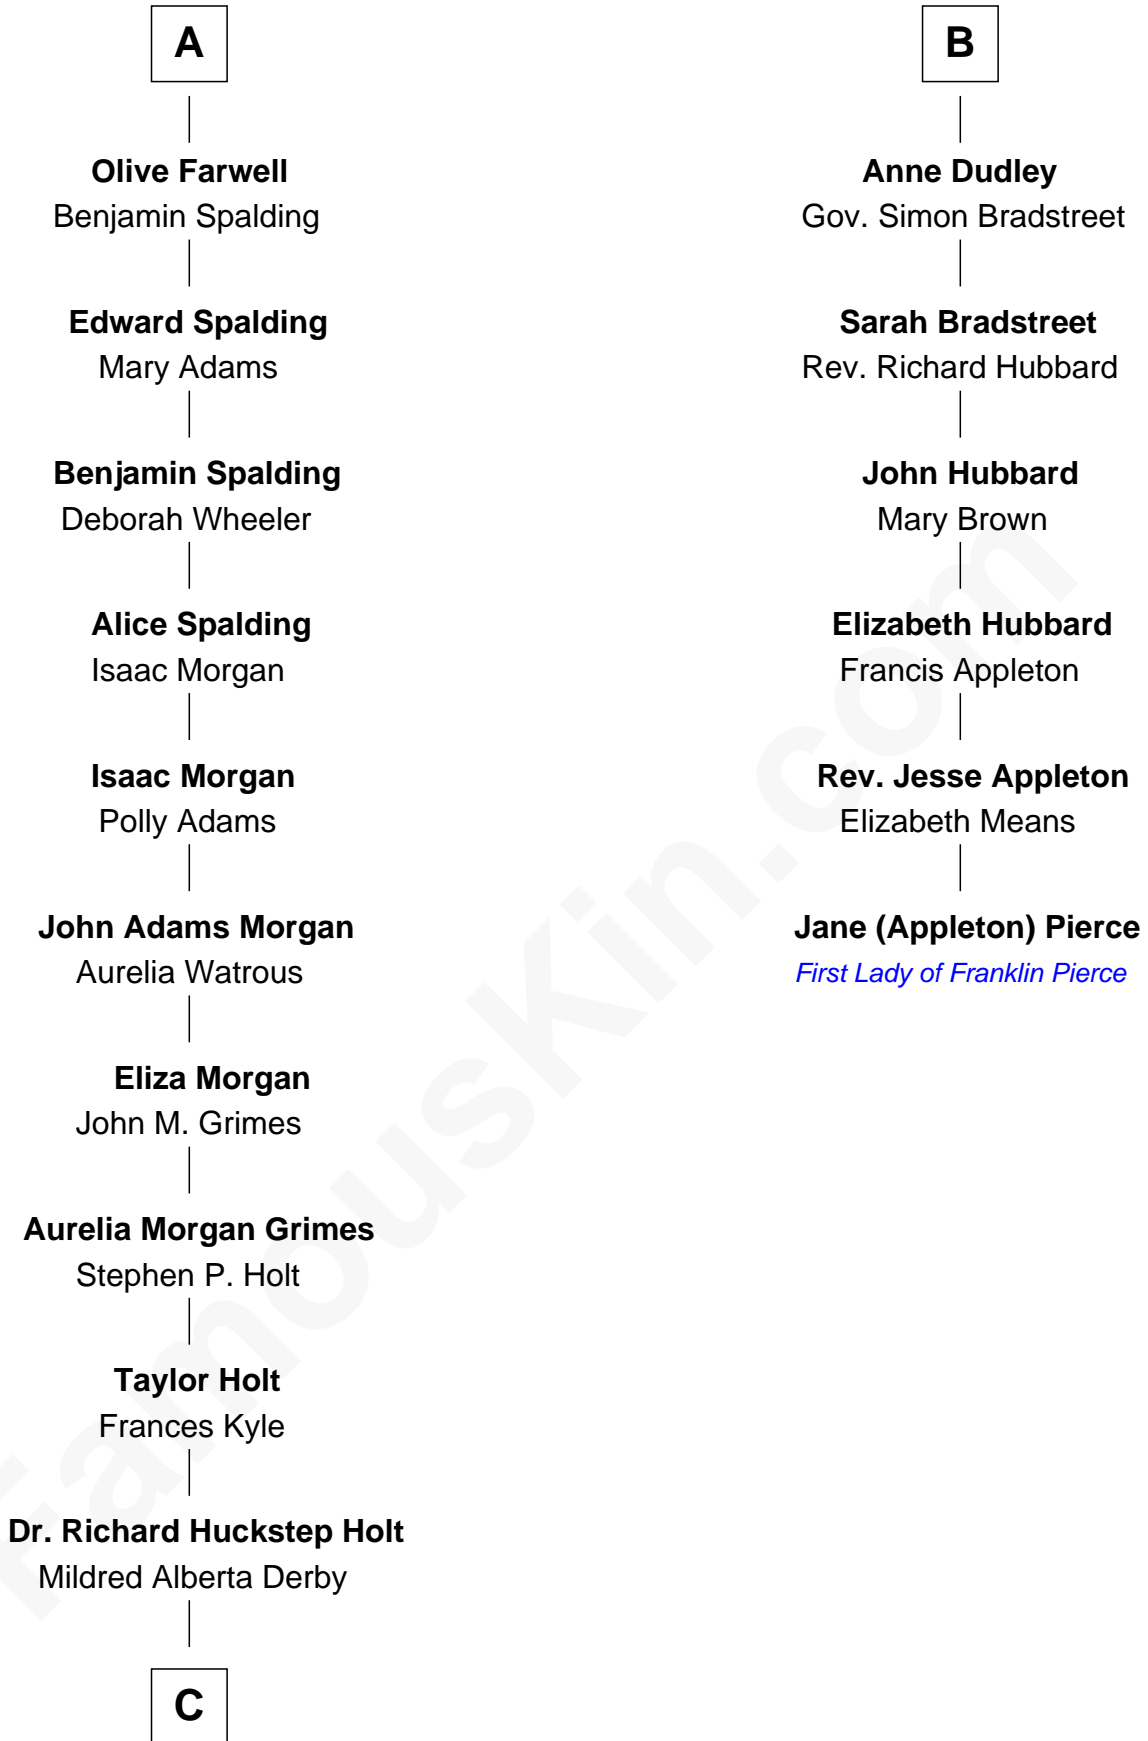

# FamousKin.com Relationship Chart of

**Linda Hamilton**

*TV and Movie Actress*

12th cousin 6 times removed of

**Jane (Appleton) Pierce**

*First Lady of President Franklin Pierce*

**C**

**Barbara Kyle Holt**  
Dr. Carroll Stanford Hamilton

**Linda Hamilton**  
*TV and Movie Actress*

FamousKin.com