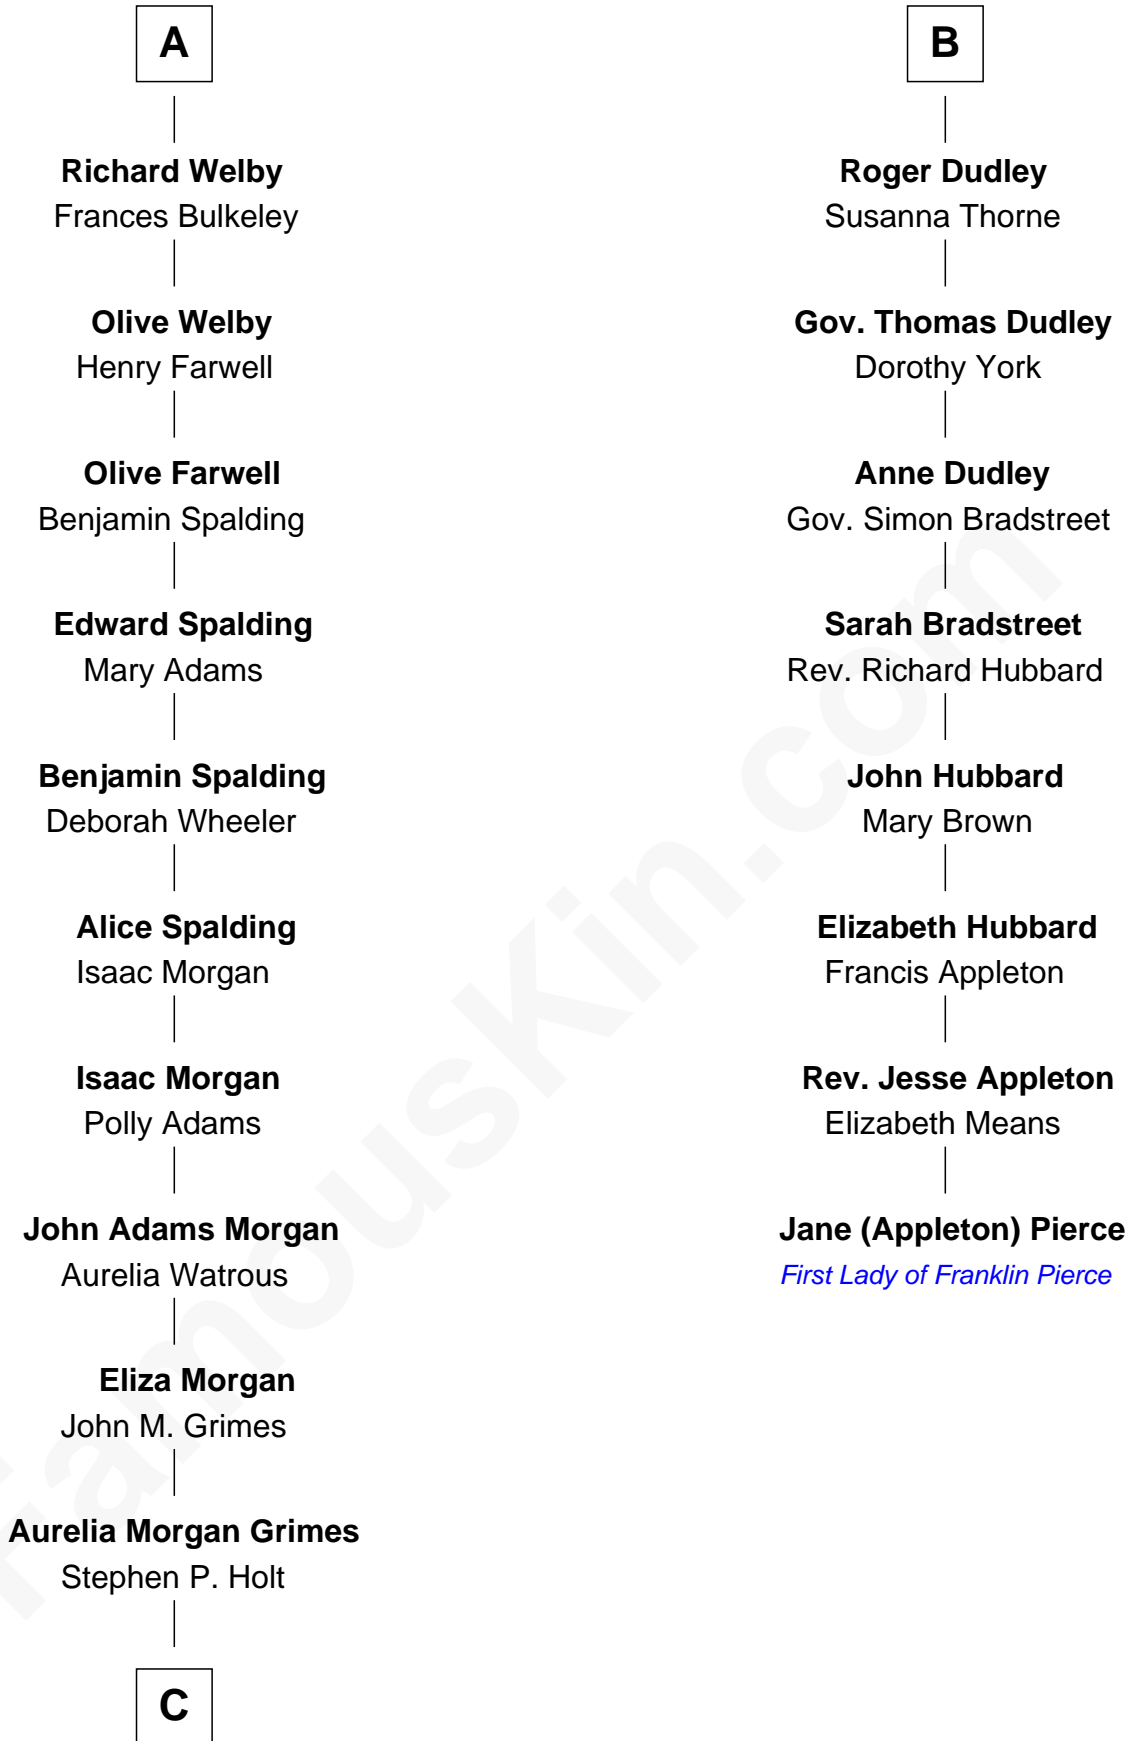

FamousKin.com Relationship Chart of

Linda Hamilton

TV and Movie Actress

14th cousin 6 times removed of

Jane (Appleton) Pierce

First Lady of President Franklin Pierce

Sir Philip le Despencer

Elizabeth - - - - -

Sir Philip le Despencer

Elizabeth de Tibetot

Margery Despencer

Sir Roger Wentworth

Agnes Wentworth

Sir Robert Constable

Anne Constable

William Tyrwhit

Sir Robert Tyrwhit

Maud Talboys

Katharine Tyrwhit

Sir Richard Thimbleby

Elizabeth Thimbleby

Thomas Welby

A

Alice le Despenser

Cecily Willoughby

Sir John Sutton

Cecily Grey

Sir Henry Dudley

- - - - - Ashton

Probable

B

FamousKin.com