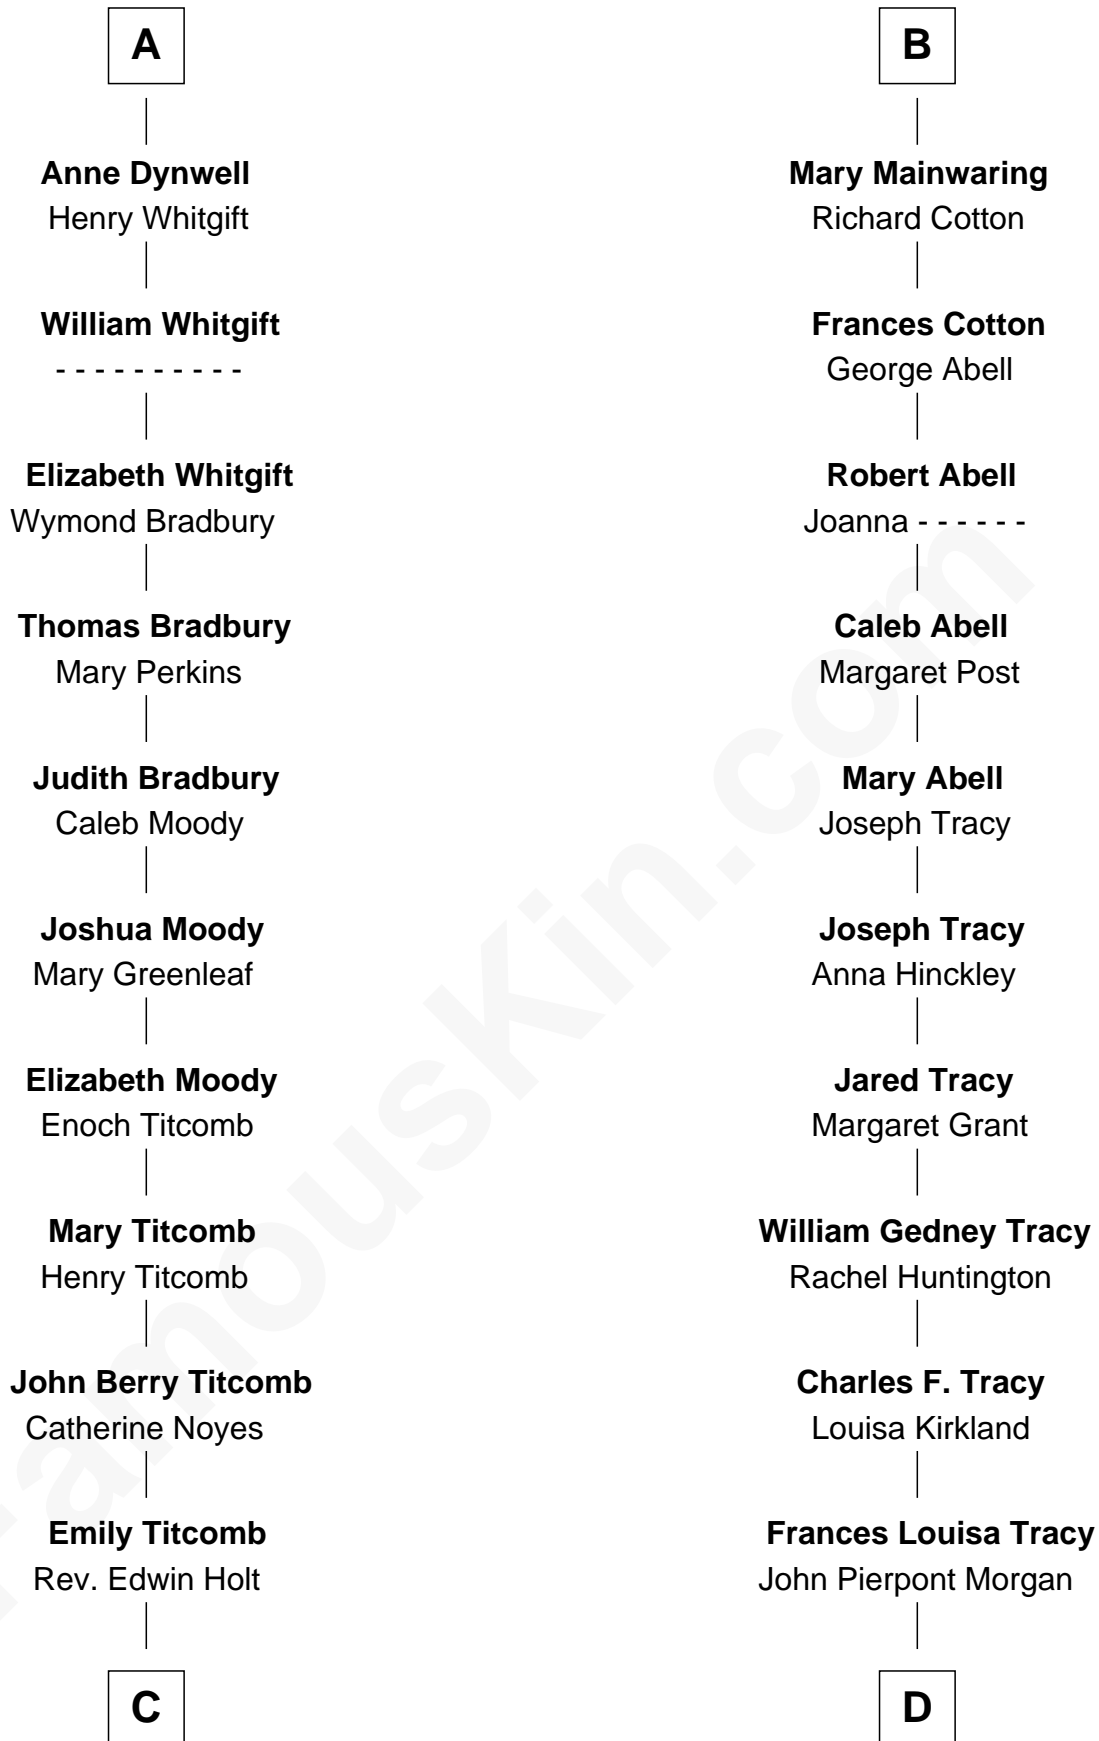

# FamousKin.com Relationship Chart of

**Linda Hamilton**

*TV and Movie Actress*

18th cousin 3 times removed of

**Henry Sturgis Morgan**

*Co-Founder of Morgan Stanley*

**Sir Thomas de Beauchamp**

Katherine de Mortimer

**C**

**Stephen P. Holt**  
Aurelia Morgan Grimes

**Taylor Holt**  
Frances Kyle

**Dr. Richard Huckstep Holt**  
Mildred Alberta Derby

**Barbara Kyle Holt**  
Dr. Carroll Stanford Hamilton

**Linda Hamilton**  
*TV and Movie Actress*

**D**

**John Pierpont Morgan**  
Jane Norton Grew

**Henry Sturgis Morgan**  
*Co-Founder of Morgan Stanley*