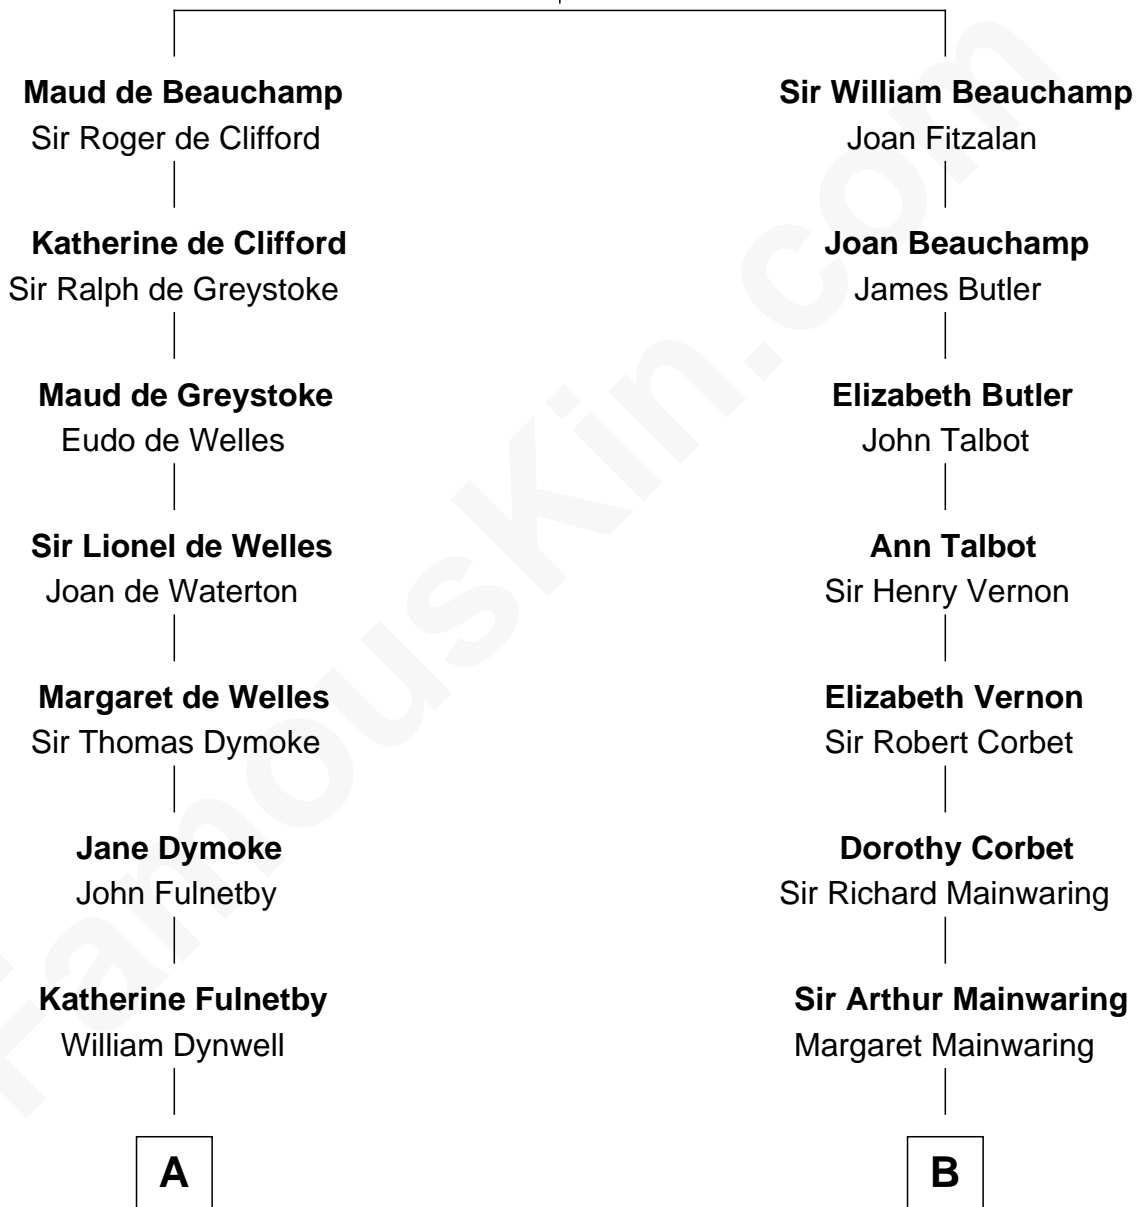

# FamousKin.com Relationship Chart of

**Linda Hamilton**

*TV and Movie Actress*

18th cousin 3 times removed of

**Henry Sturgis Morgan**

*Co-Founder of Morgan Stanley*

**Sir Thomas de Beauchamp**

Katherine de Mortimer

**C**

**Stephen P. Holt**  
Aurelia Morgan Grimes

**Taylor Holt**  
Frances Kyle

**Dr. Richard Huckstep Holt**  
Mildred Alberta Derby

**Barbara Kyle Holt**  
Dr. Carroll Stanford Hamilton

**Linda Hamilton**  
*TV and Movie Actress*

**D**

**John Pierpont Morgan**  
Jane Norton Grew

**Henry Sturgis Morgan**  
*Co-Founder of Morgan Stanley*