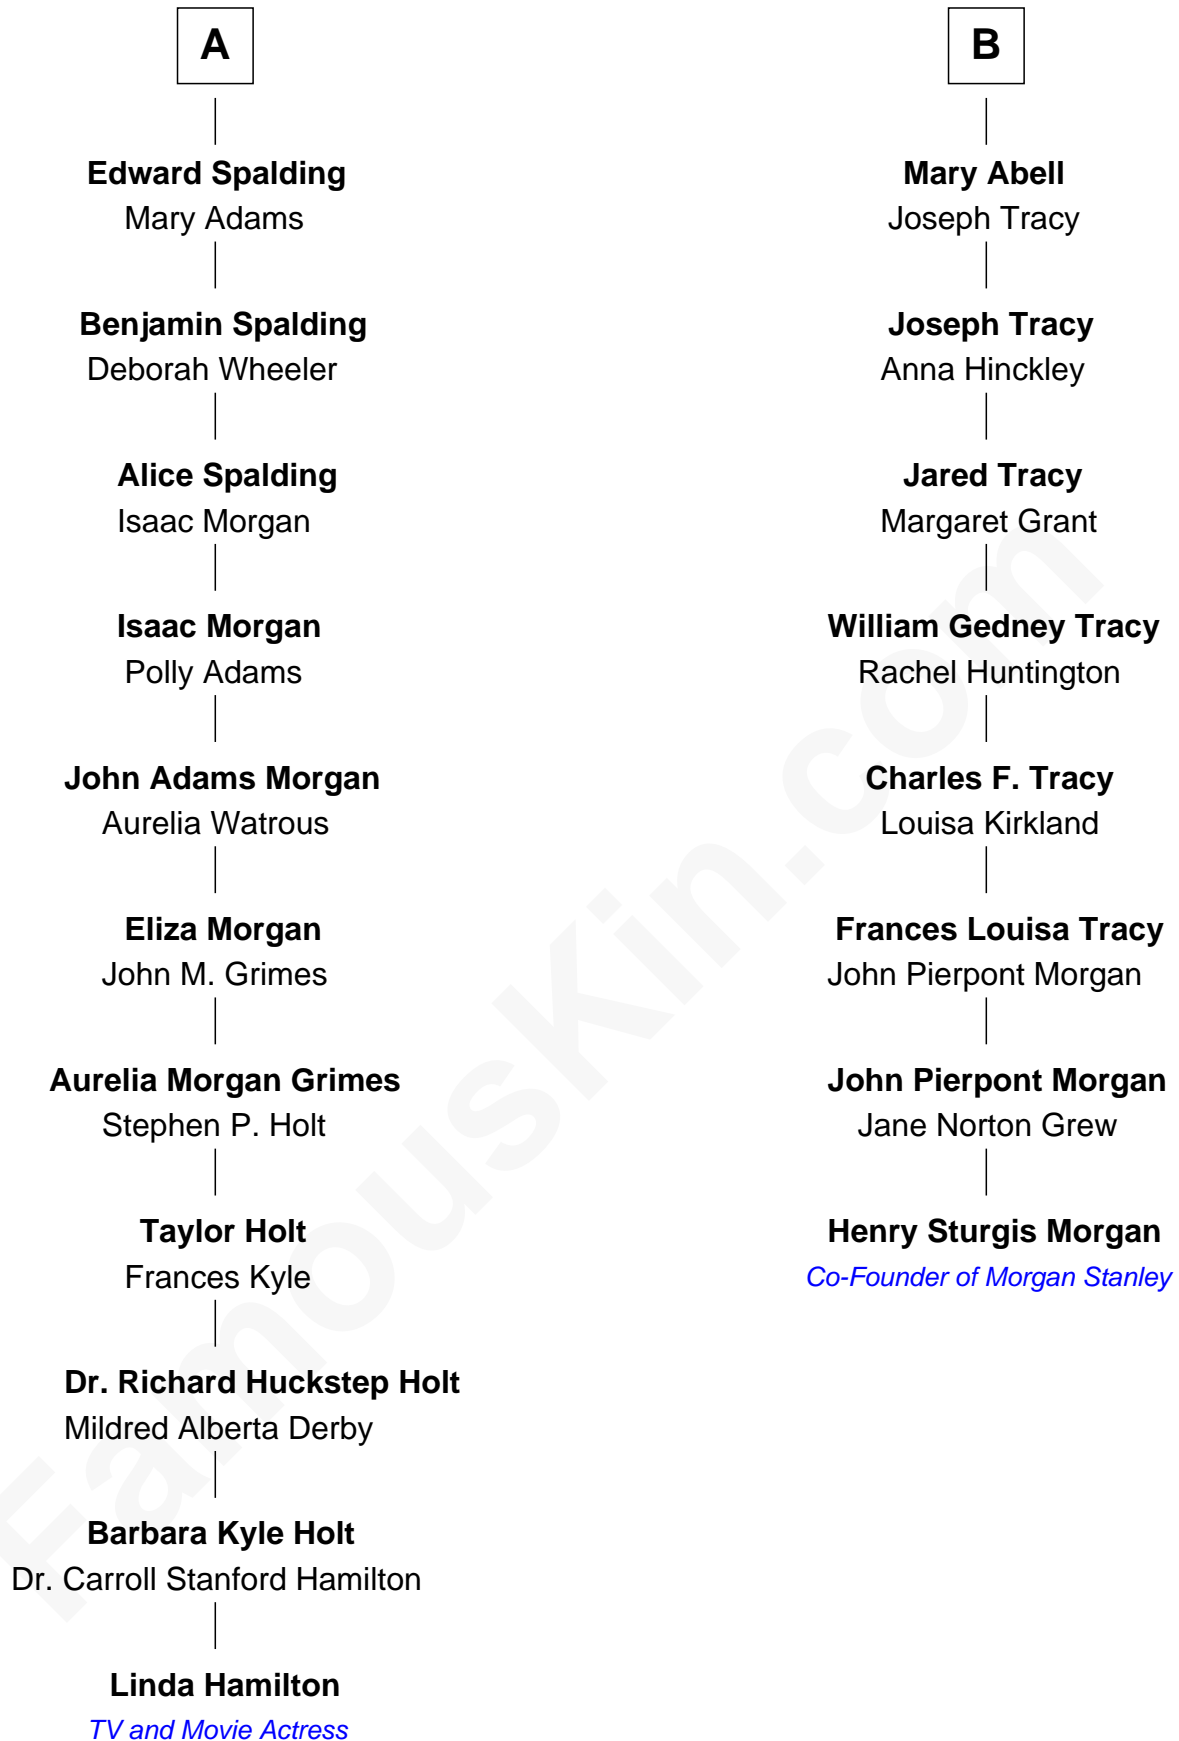

FamousKin.com Relationship Chart of

Linda Hamilton

TV and Movie Actress

14th cousin 3 times removed of

Henry Sturgis Morgan

Co-Founder of Morgan Stanley

William Mainwaring

Margaret Warren

Frances Bulkeley

Richard Welby

Olive Welby

Henry Farwell

Olive Farwell

Benjamin Spalding

A

Thomas Mainwaring

Jane Sutton

Cecily Mainwaring

John Cotton

Sir George Cotton

Mary Onley

Richard Cotton

Mary Mainwaring

Frances Cotton

George Abell

Robert Abell

Joanna - - - - -

Caleb Abell

Margaret Post

B

Linda Hamilton photo by [Matthew Simoneau](#) (CC BY 2.0)