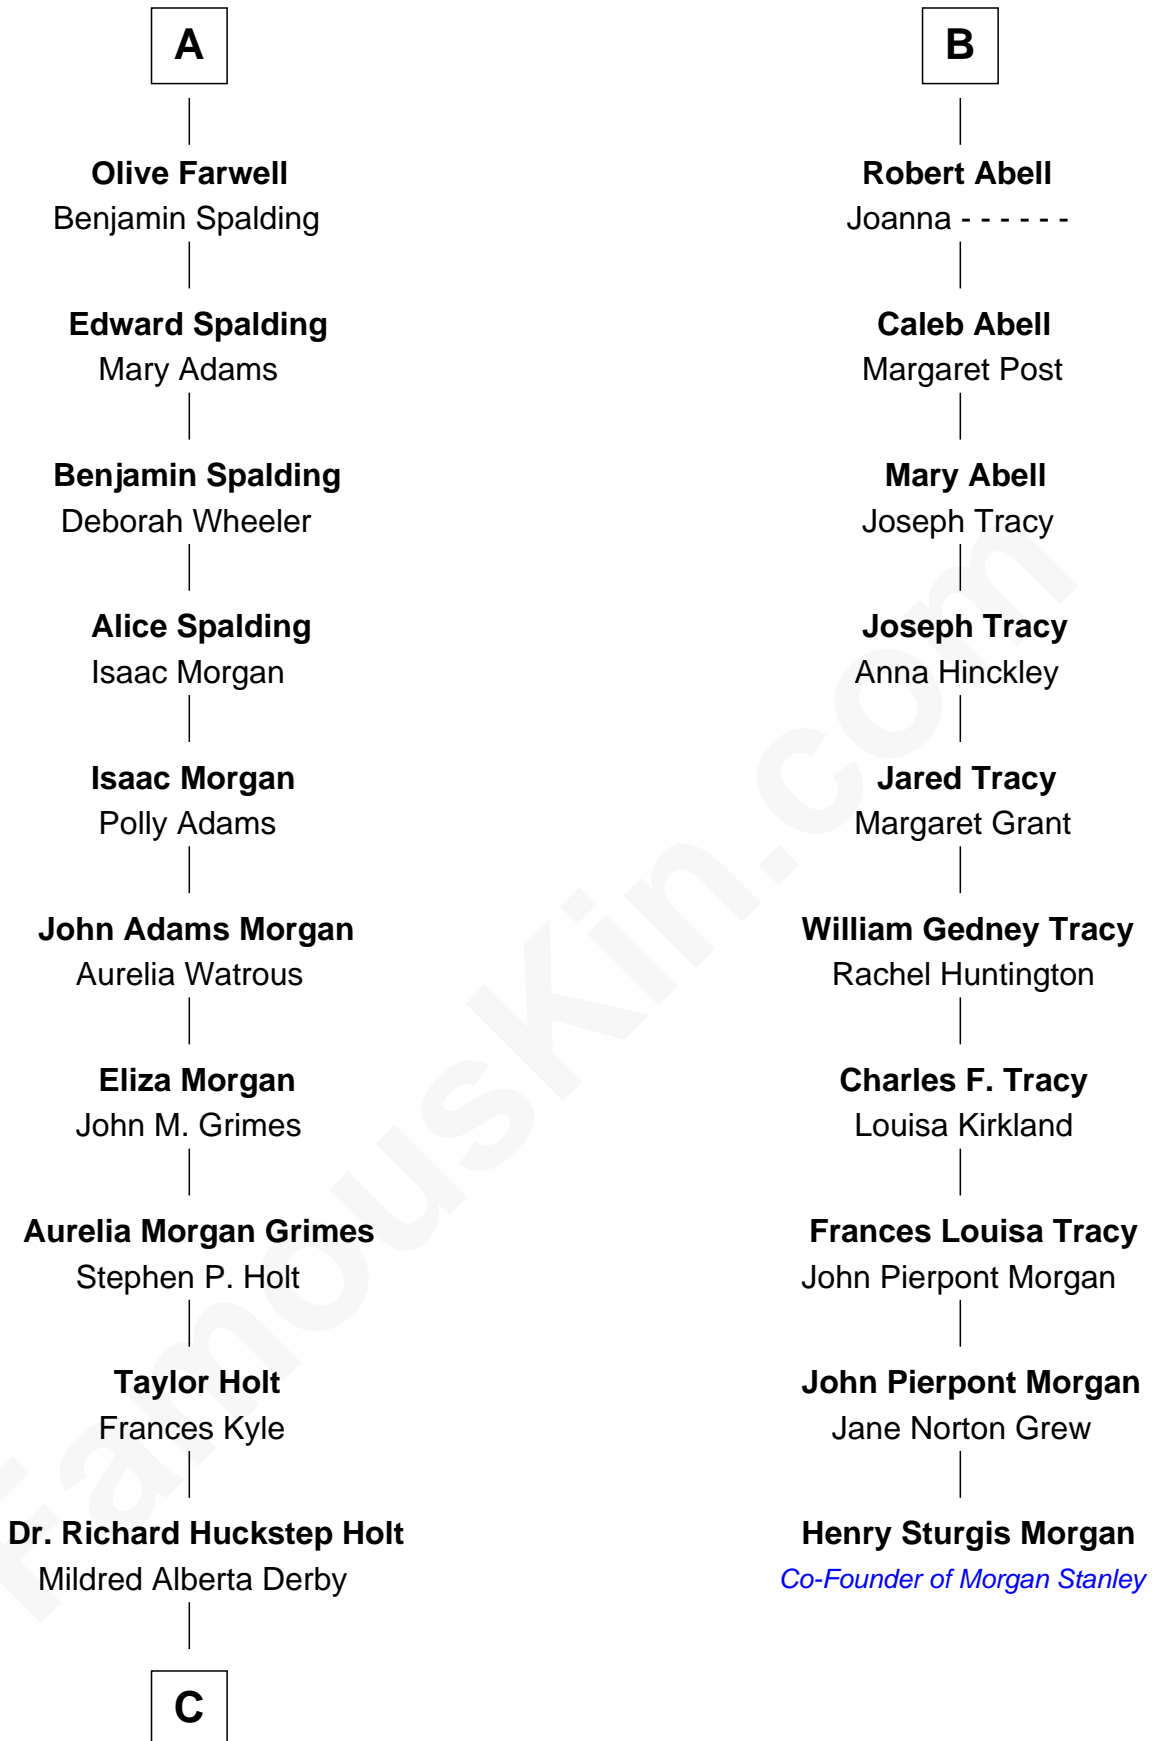

FamousKin.com Relationship Chart of

Linda Hamilton

TV and Movie Actress

16th cousin 2 times removed of

Henry Sturgis Morgan

Co-Founder of Morgan Stanley

Sir Robert Corbet

Margaret - - - - -

C

Barbara Kyle Holt
Dr. Carroll Stanford Hamilton

Linda Hamilton
TV and Movie Actress

FamousKin.com