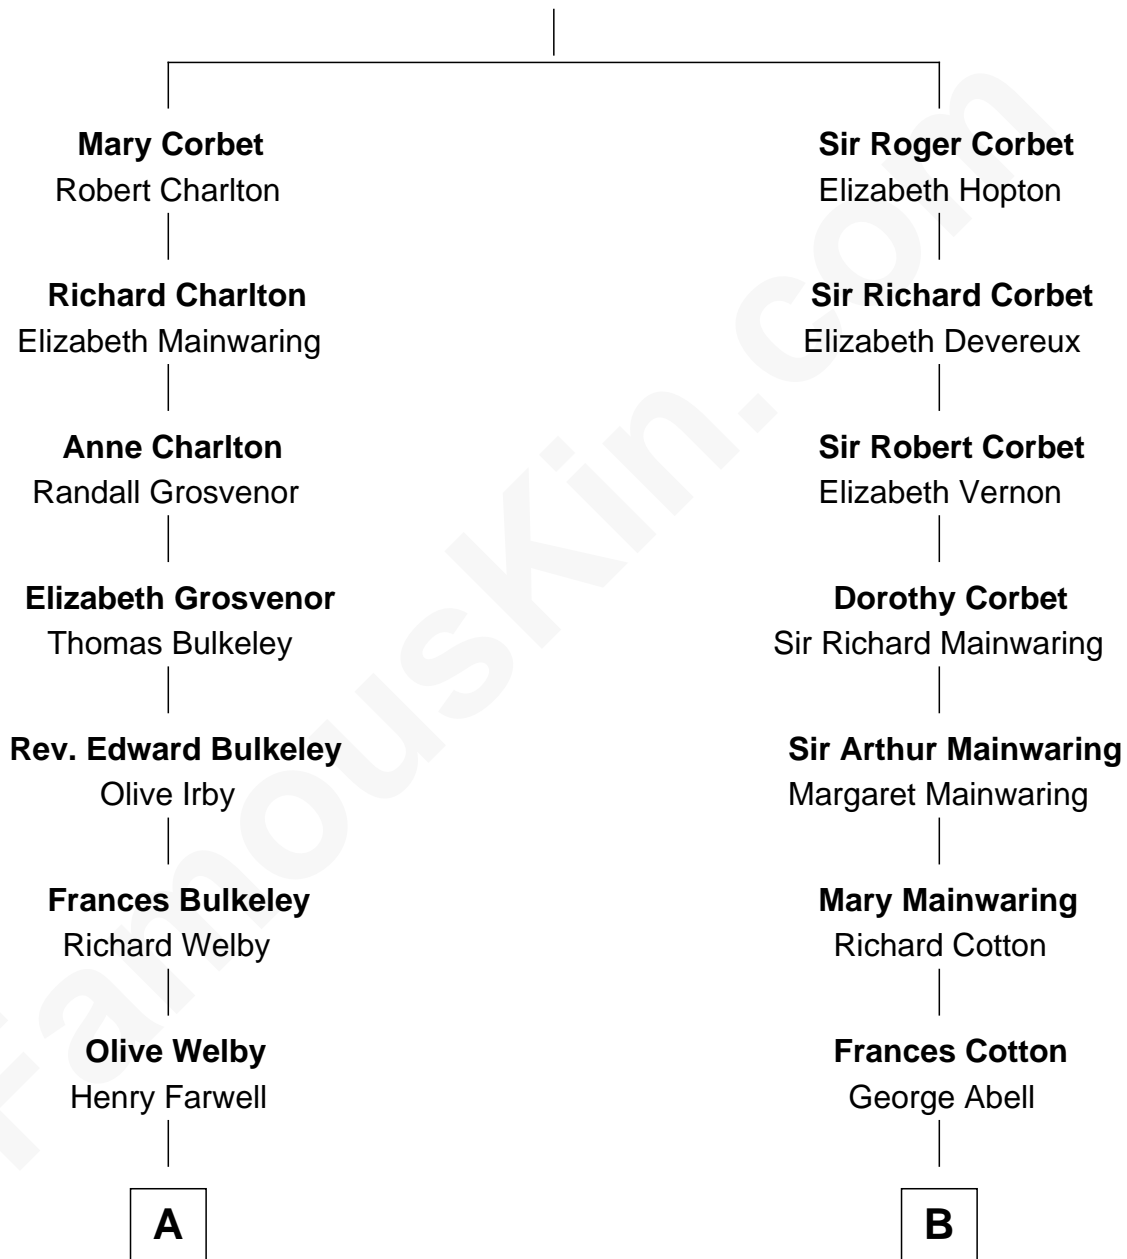

FamousKin.com Relationship Chart of

Linda Hamilton

TV and Movie Actress

16th cousin 2 times removed of

Henry Sturgis Morgan

Co-Founder of Morgan Stanley

Sir Robert Corbet

Margaret - - - - -