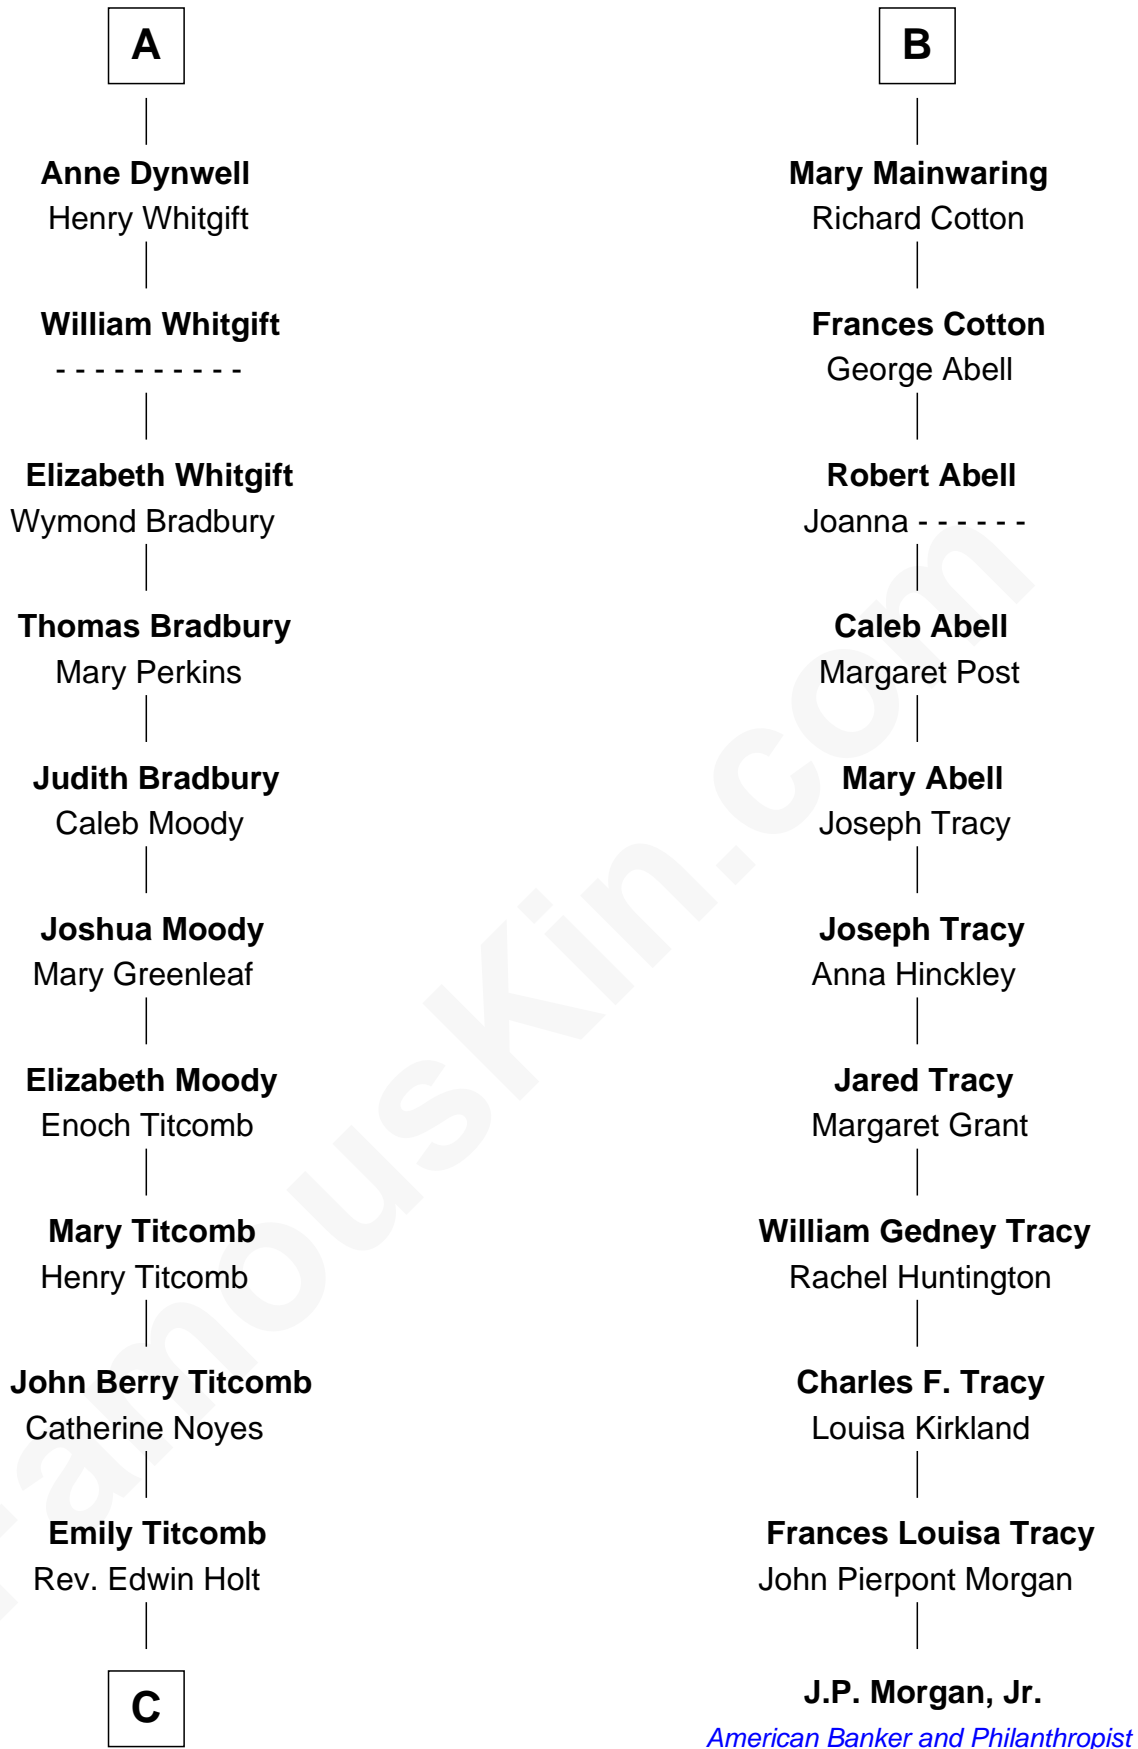

# FamousKin.com Relationship Chart of

**Linda Hamilton**

*TV and Movie Actress*

17th cousin 4 times removed of

**J.P. Morgan, Jr.**

*American Banker and Philanthropist*

**Sir Thomas de Beauchamp**

Katherine de Mortimer

**C**

—  
**Stephen P. Holt**  
Aurelia Morgan Grimes

—  
**Taylor Holt**  
Frances Kyle

—  
**Dr. Richard Huckstep Holt**  
Mildred Alberta Derby

—  
**Barbara Kyle Holt**  
Dr. Carroll Stanford Hamilton