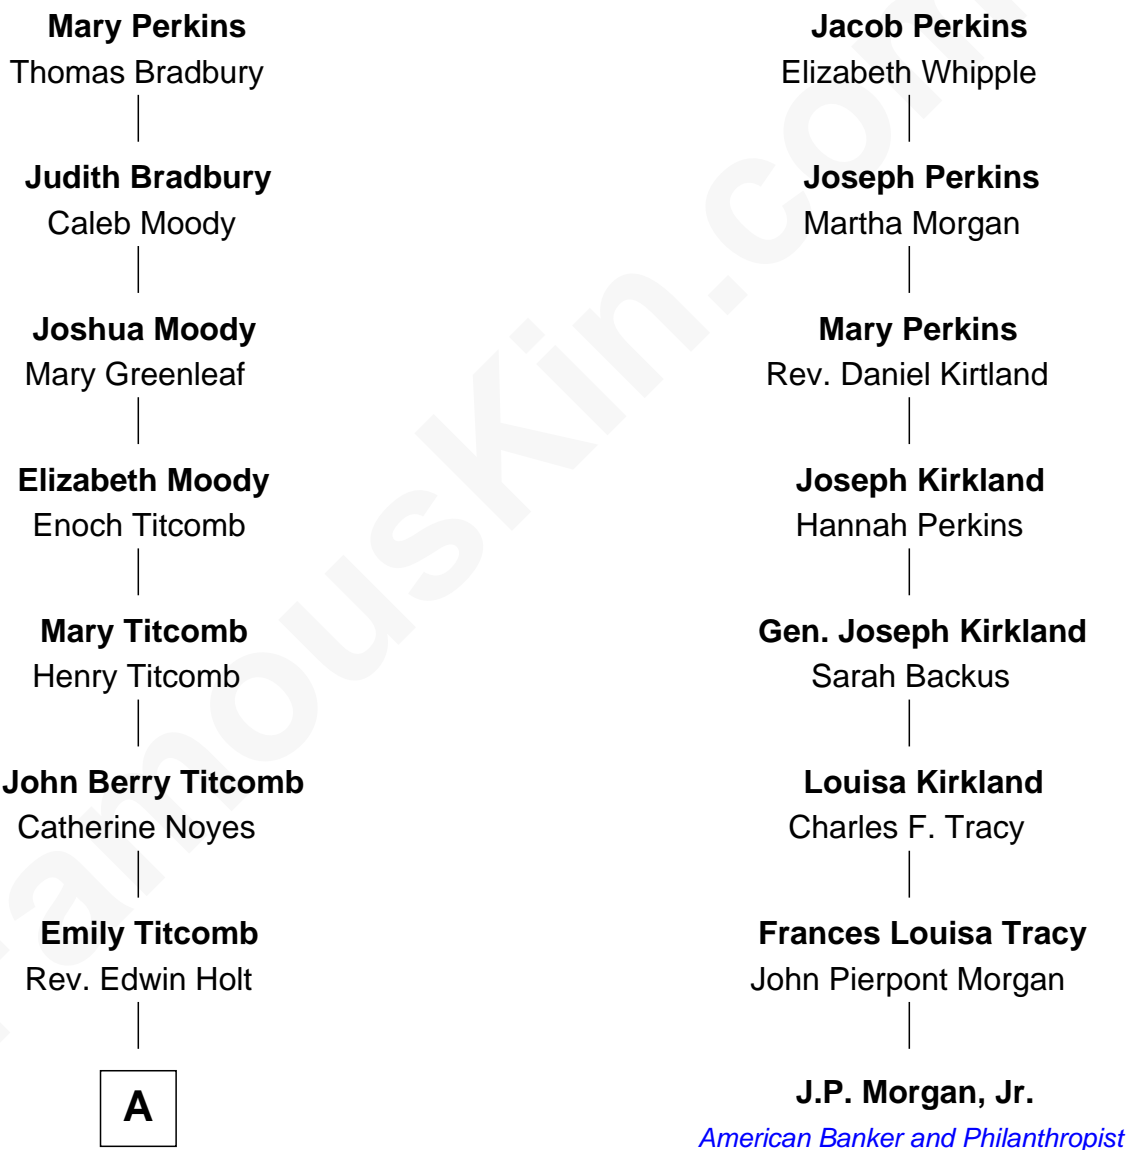

FamousKin.com Relationship Chart of

Linda Hamilton

TV and Movie Actress

7th cousin 4 times removed of

J.P. Morgan, Jr.

American Banker and Philanthropist

John Perkins

Judith Gater

A

—
Stephen P. Holt
Aurelia Morgan Grimes

—
Taylor Holt
Frances Kyle

—
Dr. Richard Huckstep Holt
Mildred Alberta Derby

—
Barbara Kyle Holt
Dr. Carroll Stanford Hamilton

—
Linda Hamilton
TV and Movie Actress