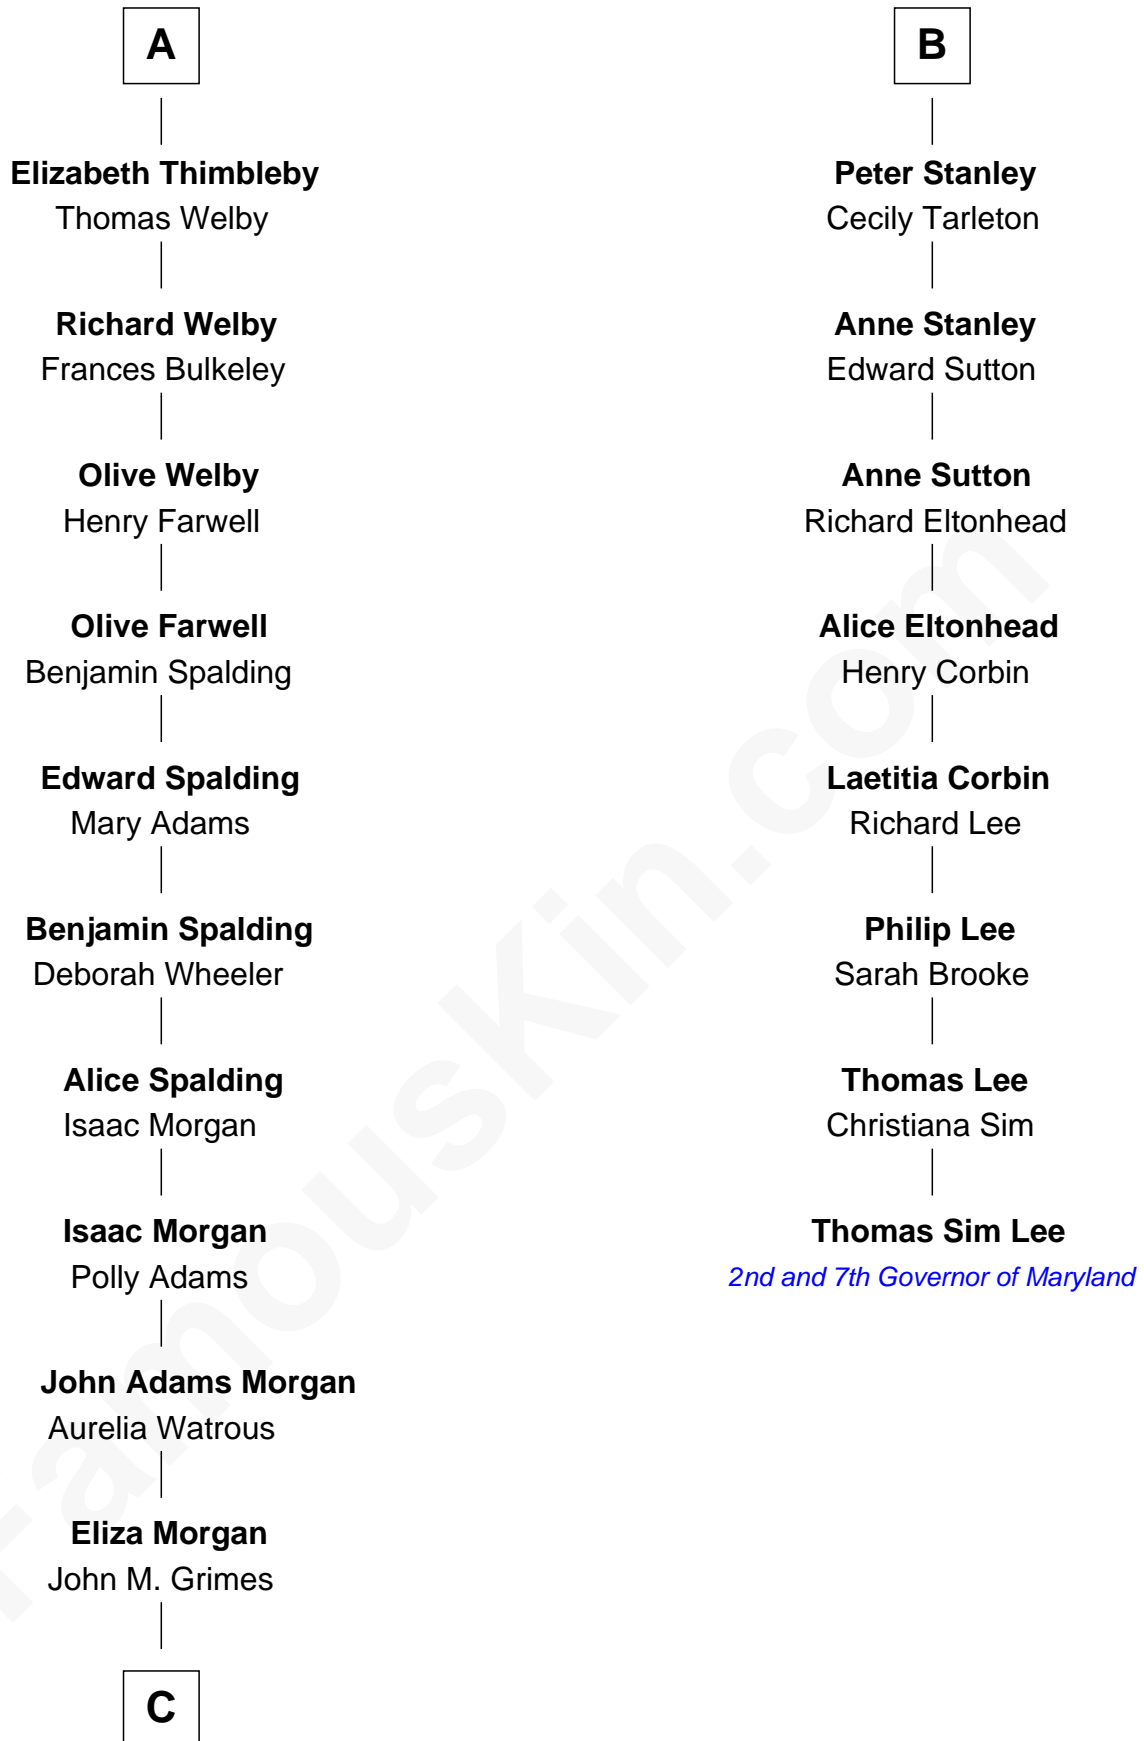

# FamousKin.com Relationship Chart of

**Linda Hamilton**

*TV and Movie Actress*

14th cousin 7 times removed of

**Thomas Sim Lee**

*2nd and 7th Governor of Maryland*

**C**

**Aurelia Morgan Grimes**

Stephen P. Holt

**Taylor Holt**

Frances Kyle

**Dr. Richard Huckstep Holt**

Mildred Alberta Derby

**Barbara Kyle Holt**

Dr. Carroll Stanford Hamilton

**Linda Hamilton**