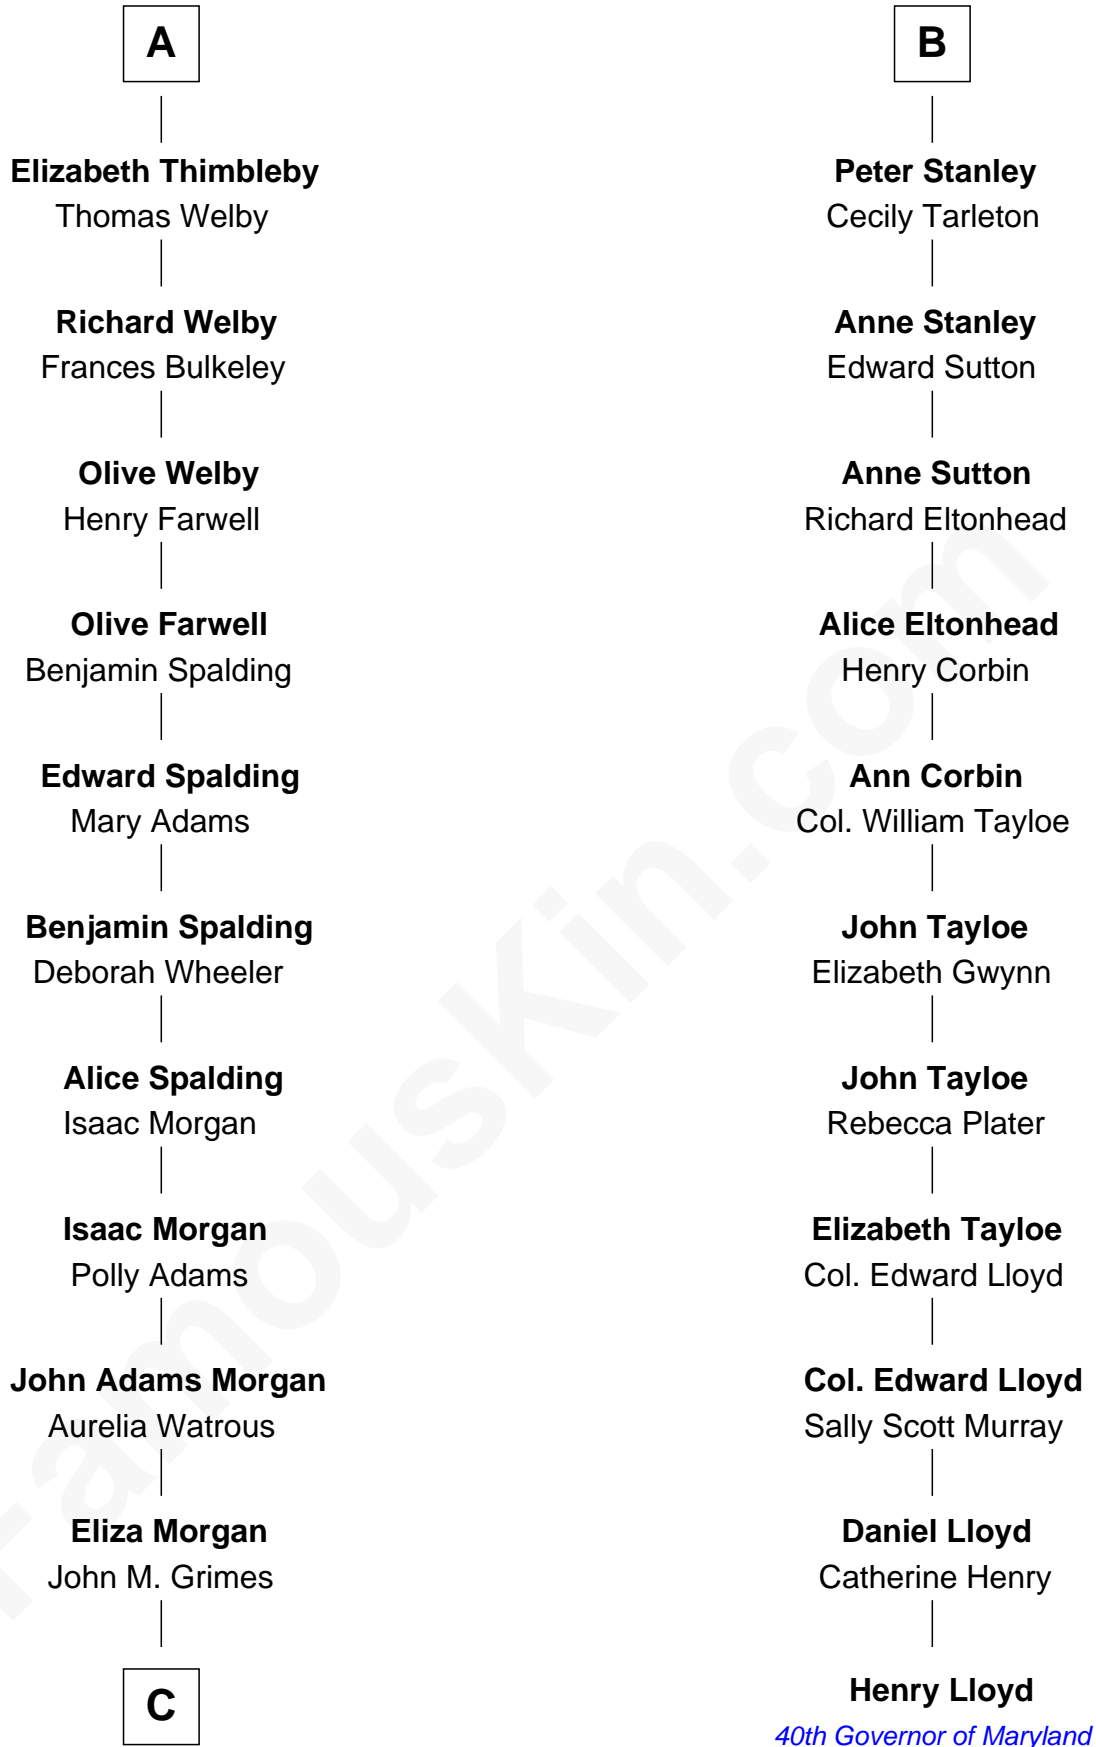

FamousKin.com Relationship Chart of

Linda Hamilton

TV and Movie Actress

17th cousin 4 times removed of

Henry Lloyd

40th Governor of Maryland

C

Aurelia Morgan Grimes

Stephen P. Holt

Taylor Holt

Frances Kyle

Dr. Richard Huckstep Holt

Mildred Alberta Derby

Barbara Kyle Holt

Dr. Carroll Stanford Hamilton

Linda Hamilton