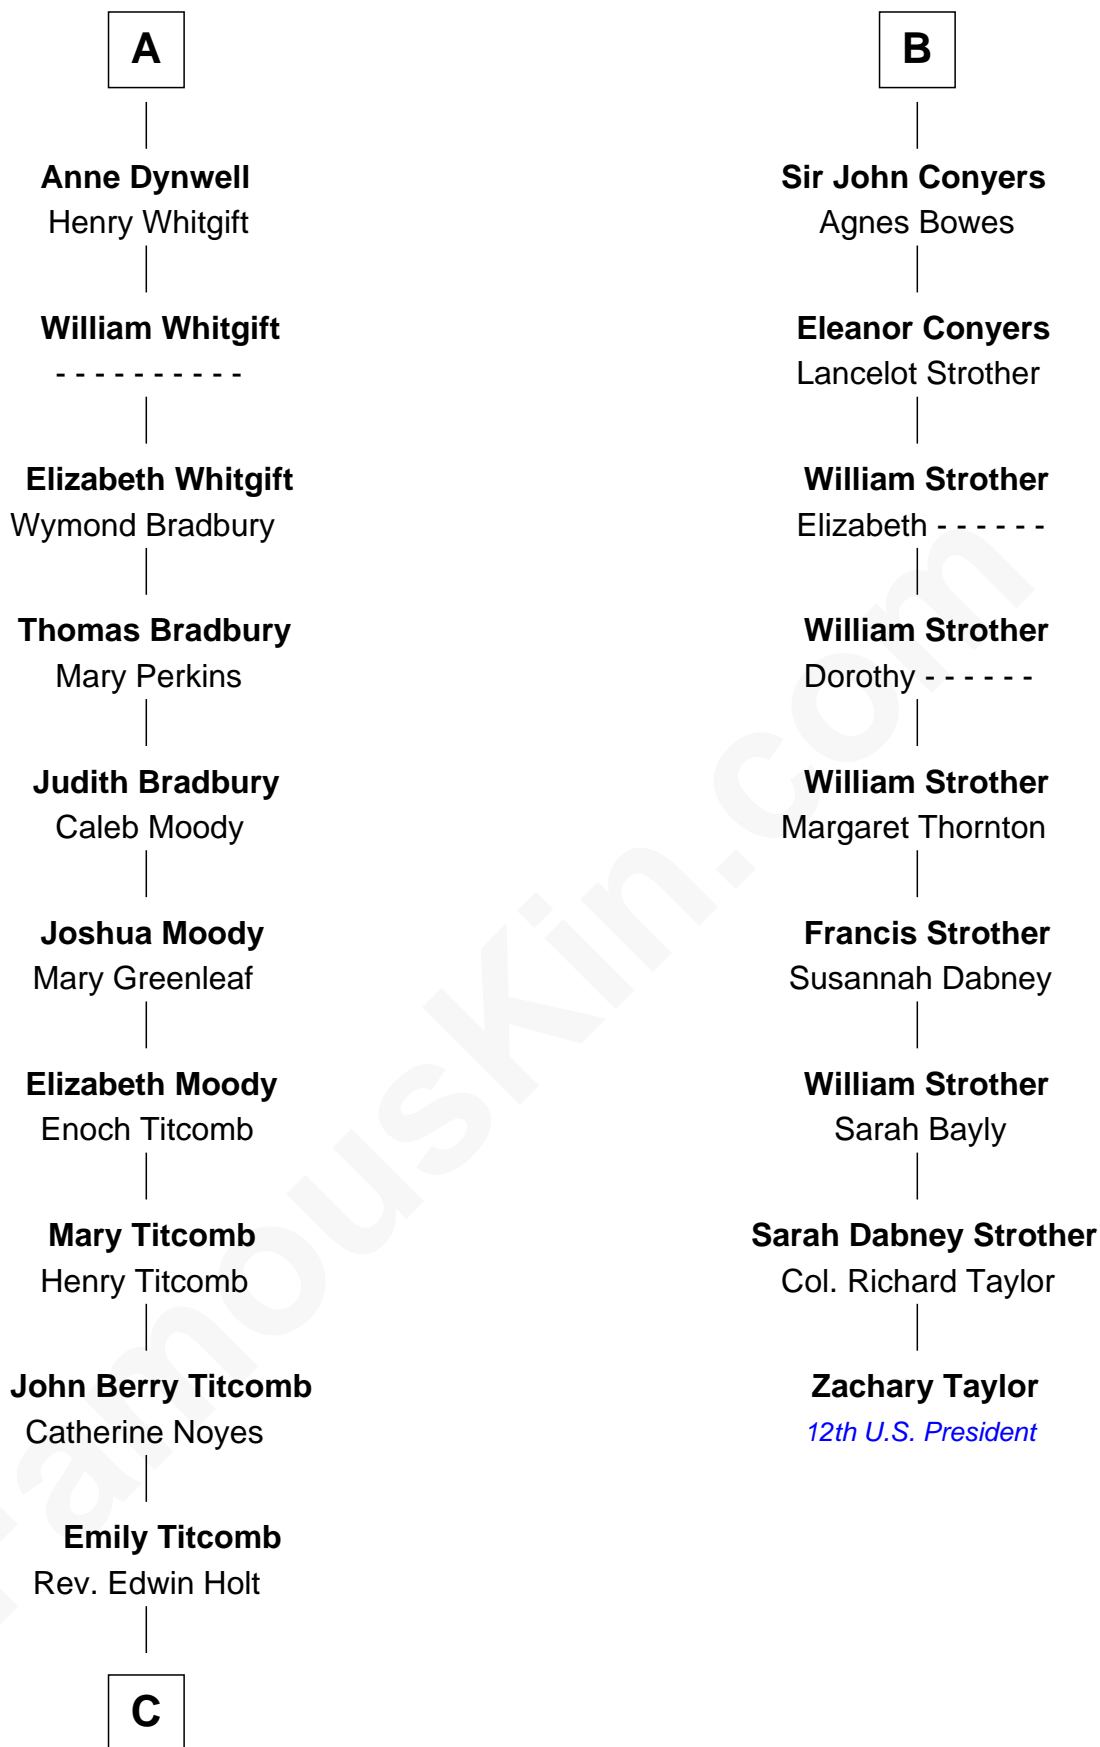

# FamousKin.com Relationship Chart of

**Linda Hamilton**

*TV and Movie Actress*

15th cousin 6 times removed of

**Zachary Taylor**

*12th U.S. President*

**C**

—  
**Stephen P. Holt**  
Aurelia Morgan Grimes

—  
**Taylor Holt**  
Frances Kyle

—  
**Dr. Richard Huckstep Holt**  
Mildred Alberta Derby

—  
**Barbara Kyle Holt**  
Dr. Carroll Stanford Hamilton

—  
**Linda Hamilton**  
*TV and Movie Actress*