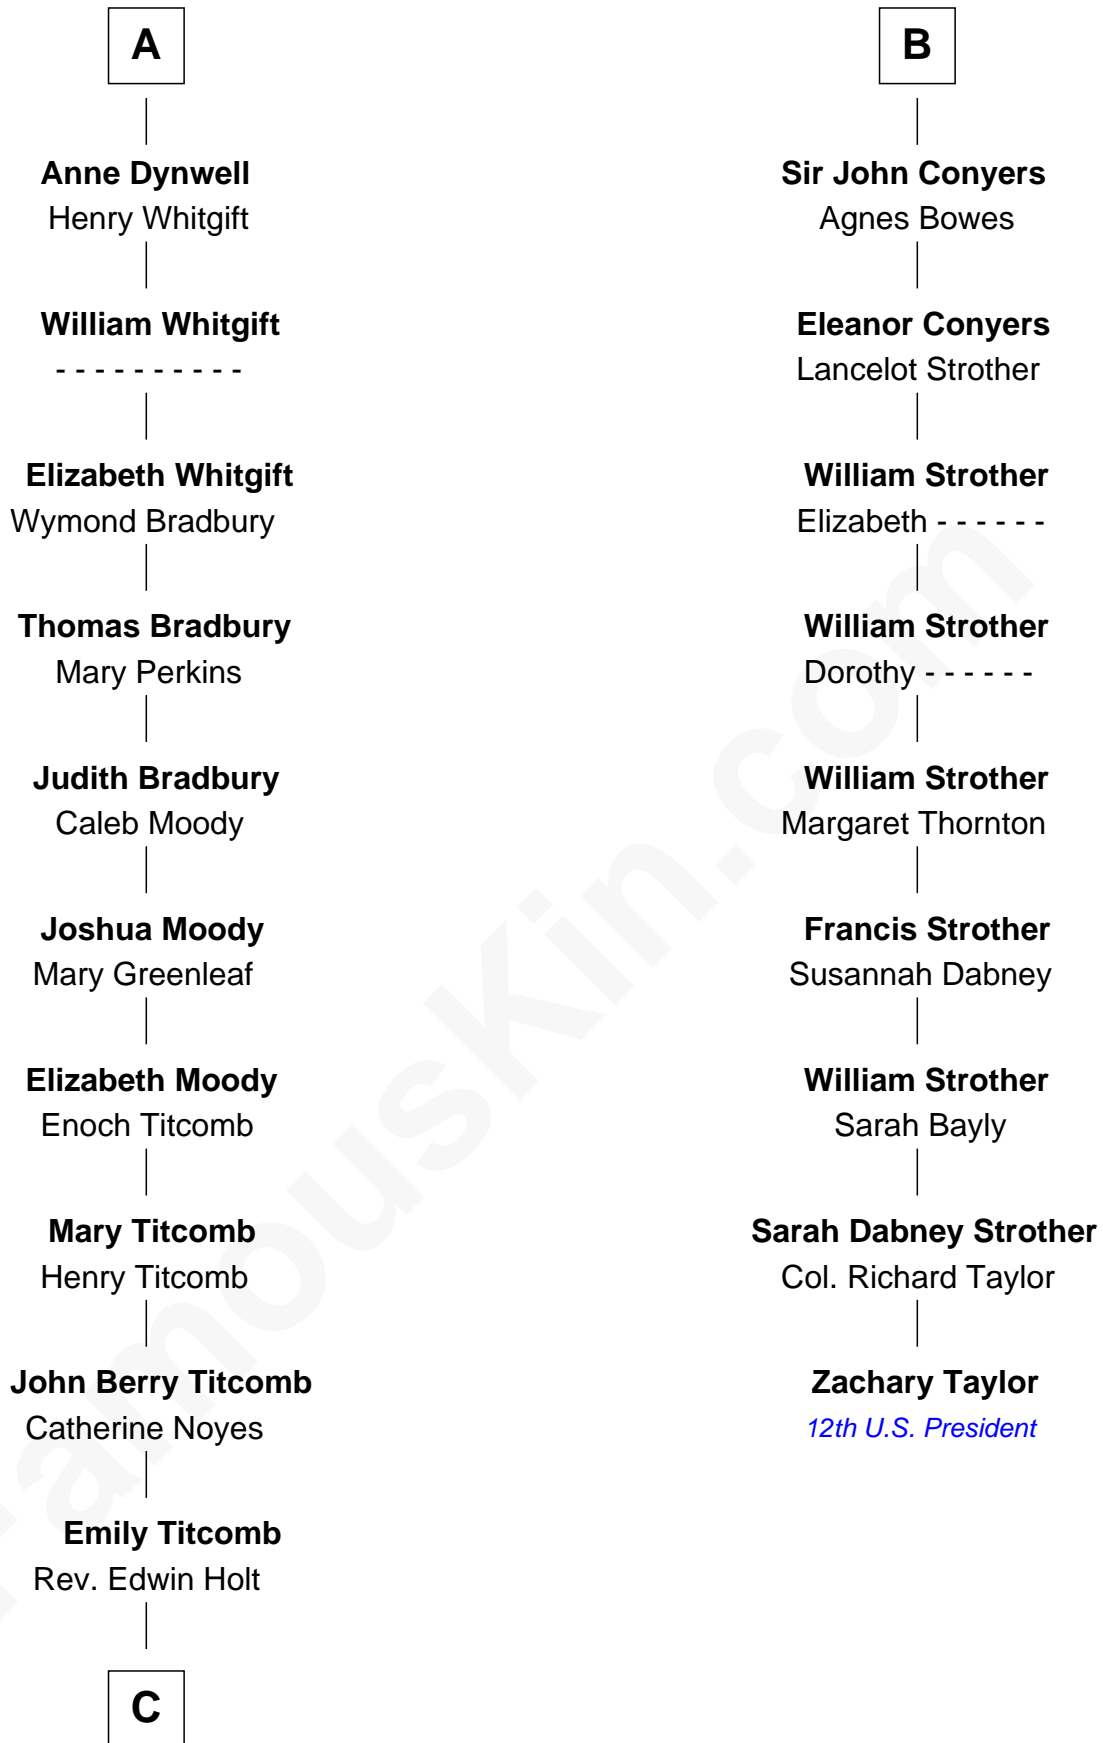

FamousKin.com Relationship Chart of

Linda Hamilton

TV and Movie Actress

15th cousin 6 times removed of

Zachary Taylor

12th U.S. President

Sir Henry de Percy

Idoine de Clifford

C

—
Stephen P. Holt
Aurelia Morgan Grimes

—
Taylor Holt
Frances Kyle

—
Dr. Richard Huckstep Holt
Mildred Alberta Derby

—
Barbara Kyle Holt
Dr. Carroll Stanford Hamilton

—
Linda Hamilton
TV and Movie Actress