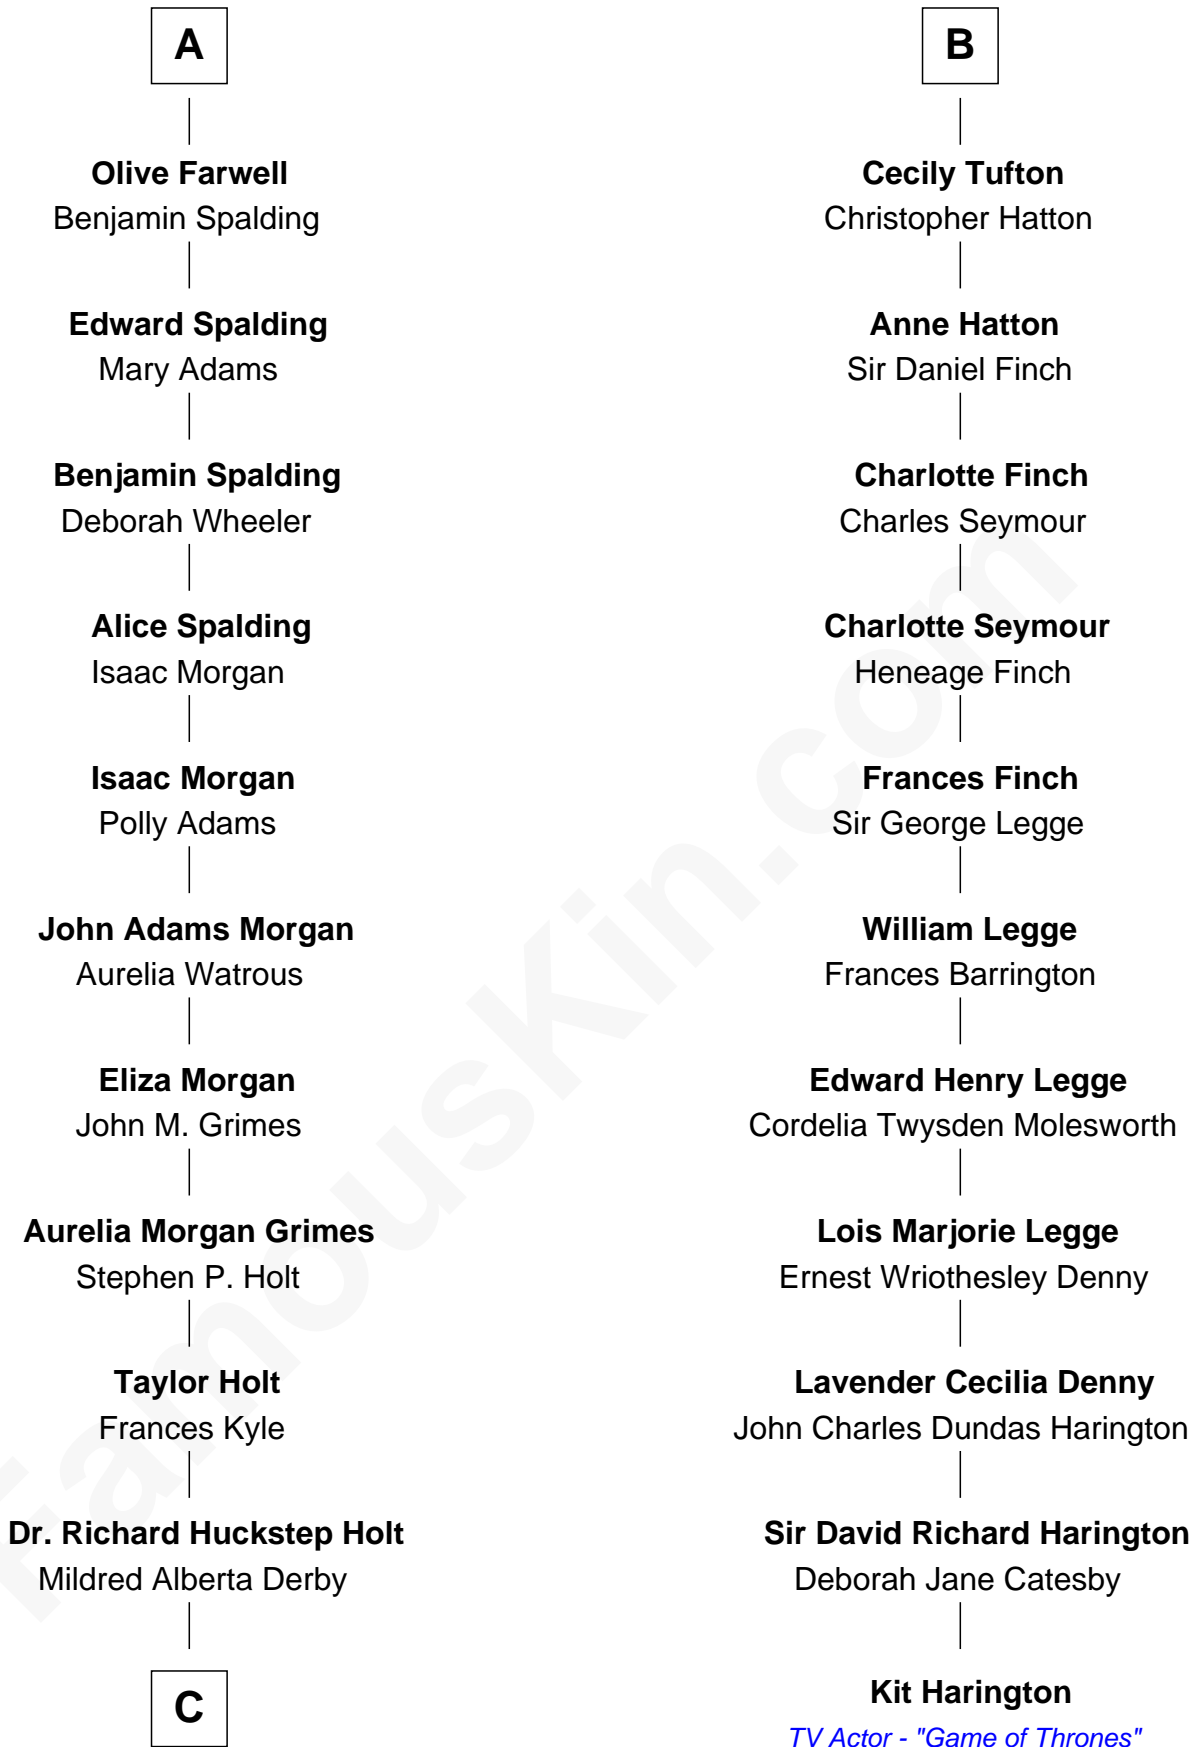

# FamousKin.com Relationship Chart of

**Linda Hamilton**

*TV and Movie Actress*

17th cousin 1 time removed of

**Kit Harington**

*TV Actor - "Game of Thrones"*

**Sir Roger Wentworth**

Margery Despencer

**Agnes Wentworth**  
Sir Robert Constable

**Anne Constable**  
William Tyrwhit

**Sir Robert Tyrwhit**  
Maud Talboys

**Katharine Tyrwhit**  
Sir Richard Thimbleby

**Elizabeth Thimbleby**  
Thomas Welby

**Richard Welby**  
Frances Bulkeley

**Olive Welby**  
Henry Farwell

**A**

**Henry Wentworth**  
Elizabeth Howard

**Margery Wentworth**  
Sir William Waldegrave

**Margaret Waldegrave**  
Sir John St. John

**Margaret St. John**  
Sir Francis Russell

**Margaret Russell**  
Sir George Clifford

**Ann Clifford**  
Richard Sackville

**Margaret Sackville**  
John Tufton

**B**

**C**

**Barbara Kyle Holt**  
Dr. Carroll Stanford Hamilton

**Linda Hamilton**  
*TV and Movie Actress*