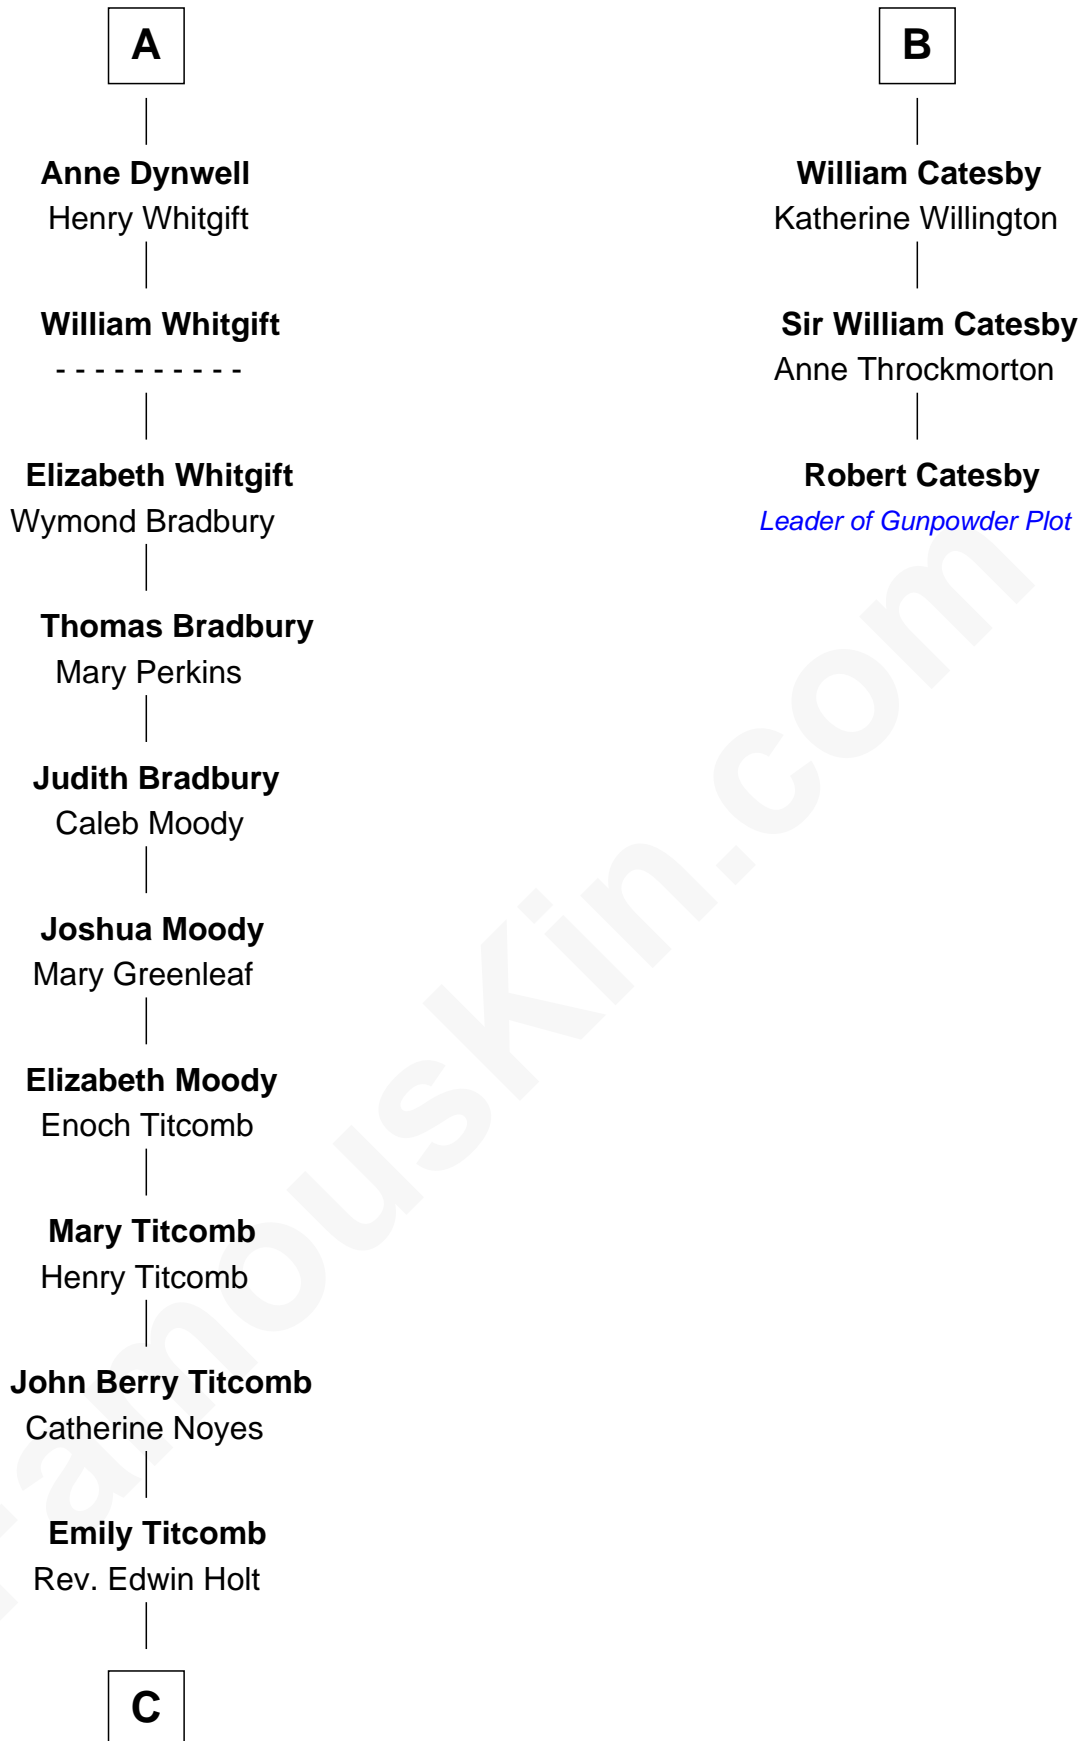

# FamousKin.com Relationship Chart of

**Linda Hamilton**

*TV and Movie Actress*

9th cousin 12 times removed of

**Robert Catesby**

*Leader of Gunpowder Plot*

**C**

—  
**Stephen P. Holt**  
Aurelia Morgan Grimes

—  
**Taylor Holt**  
Frances Kyle

—  
**Dr. Richard Huckstep Holt**  
Mildred Alberta Derby

—  
**Barbara Kyle Holt**  
Dr. Carroll Stanford Hamilton

—  
**Linda Hamilton**  
*TV and Movie Actress*

FamousKin.com