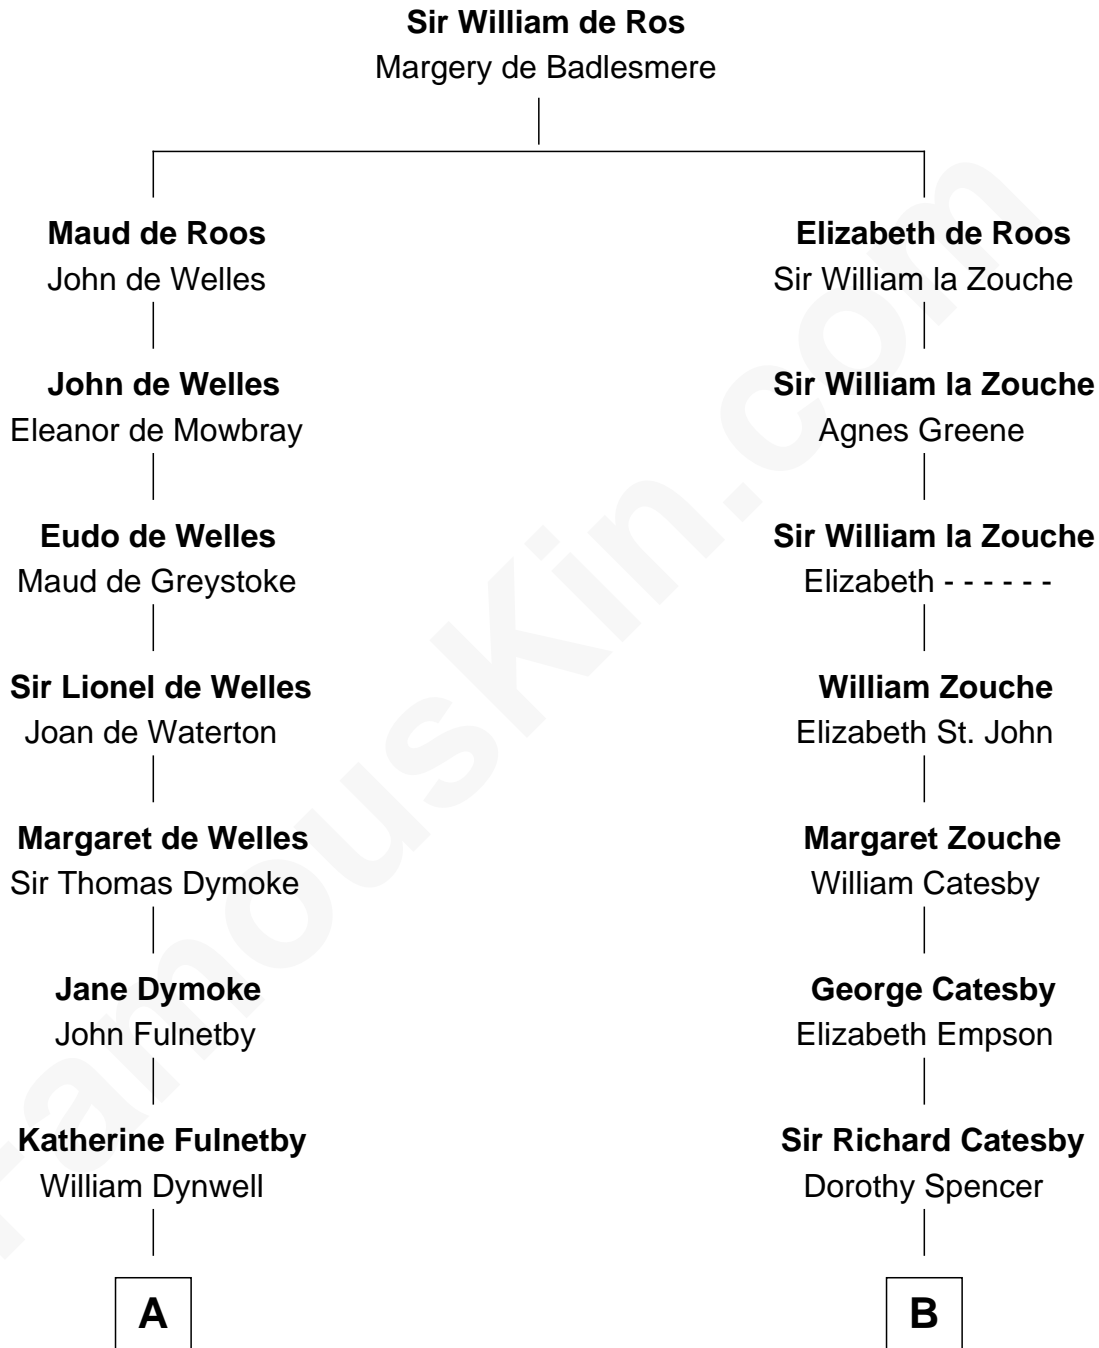

# FamousKin.com Relationship Chart of

**Linda Hamilton**

*TV and Movie Actress*

9th cousin 12 times removed of

**Robert Catesby**

*Leader of Gunpowder Plot*

**C**

—  
**Stephen P. Holt**  
Aurelia Morgan Grimes

—  
**Taylor Holt**  
Frances Kyle

—  
**Dr. Richard Huckstep Holt**  
Mildred Alberta Derby

—  
**Barbara Kyle Holt**  
Dr. Carroll Stanford Hamilton

—  
**Linda Hamilton**  
*TV and Movie Actress*

FamousKin.com