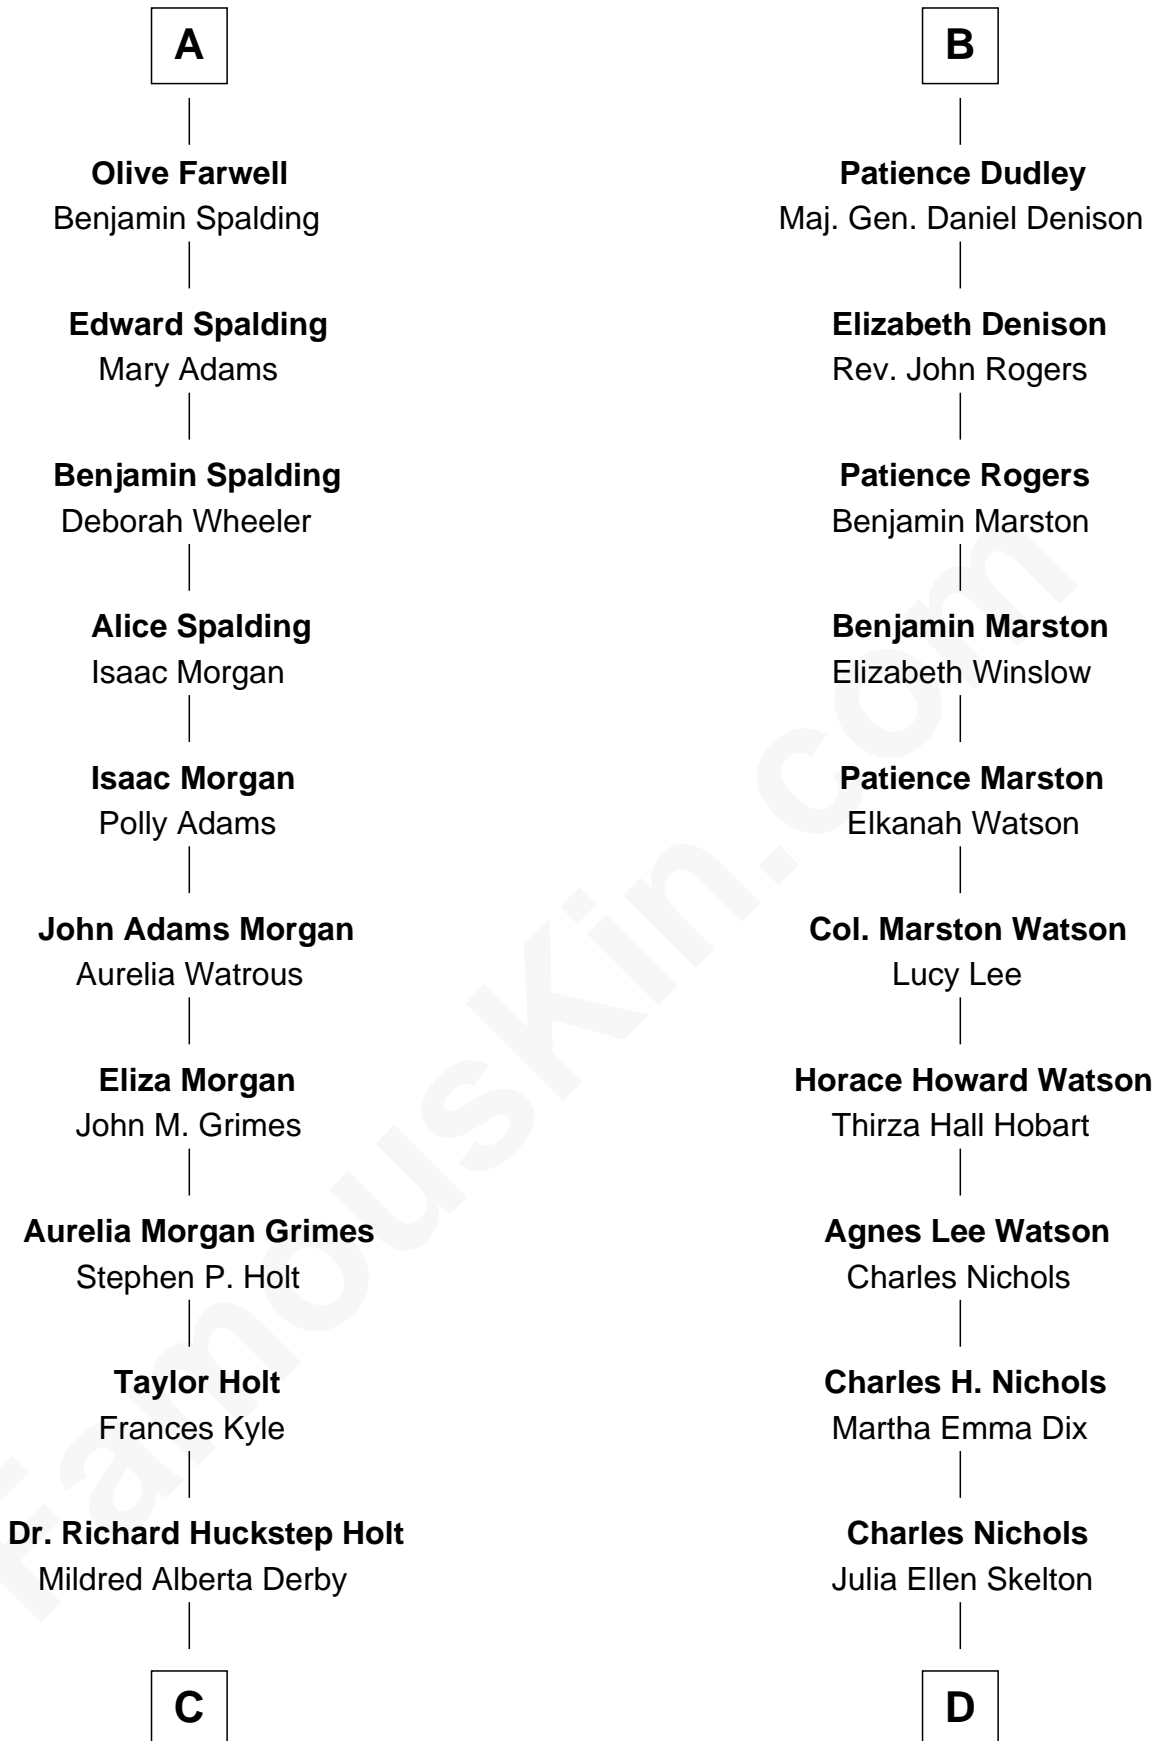

# FamousKin.com Relationship Chart of

**Linda Hamilton**

*TV and Movie Actress*

18th cousin 1 time removed of

**John Cena**

*Movie Actor and WWE Pro Wrestler*

**C**

**Barbara Kyle Holt**  
Dr. Carroll Stanford Hamilton

**Linda Hamilton**  
*TV and Movie Actress*

**D**

**Natalie Nichols**  
Ulysses John Lupien

**Carol Frances Lupien**  
John Joseph Cena

**John Cena**  
*Actor and Pro Wrestler*

FamousKin.com