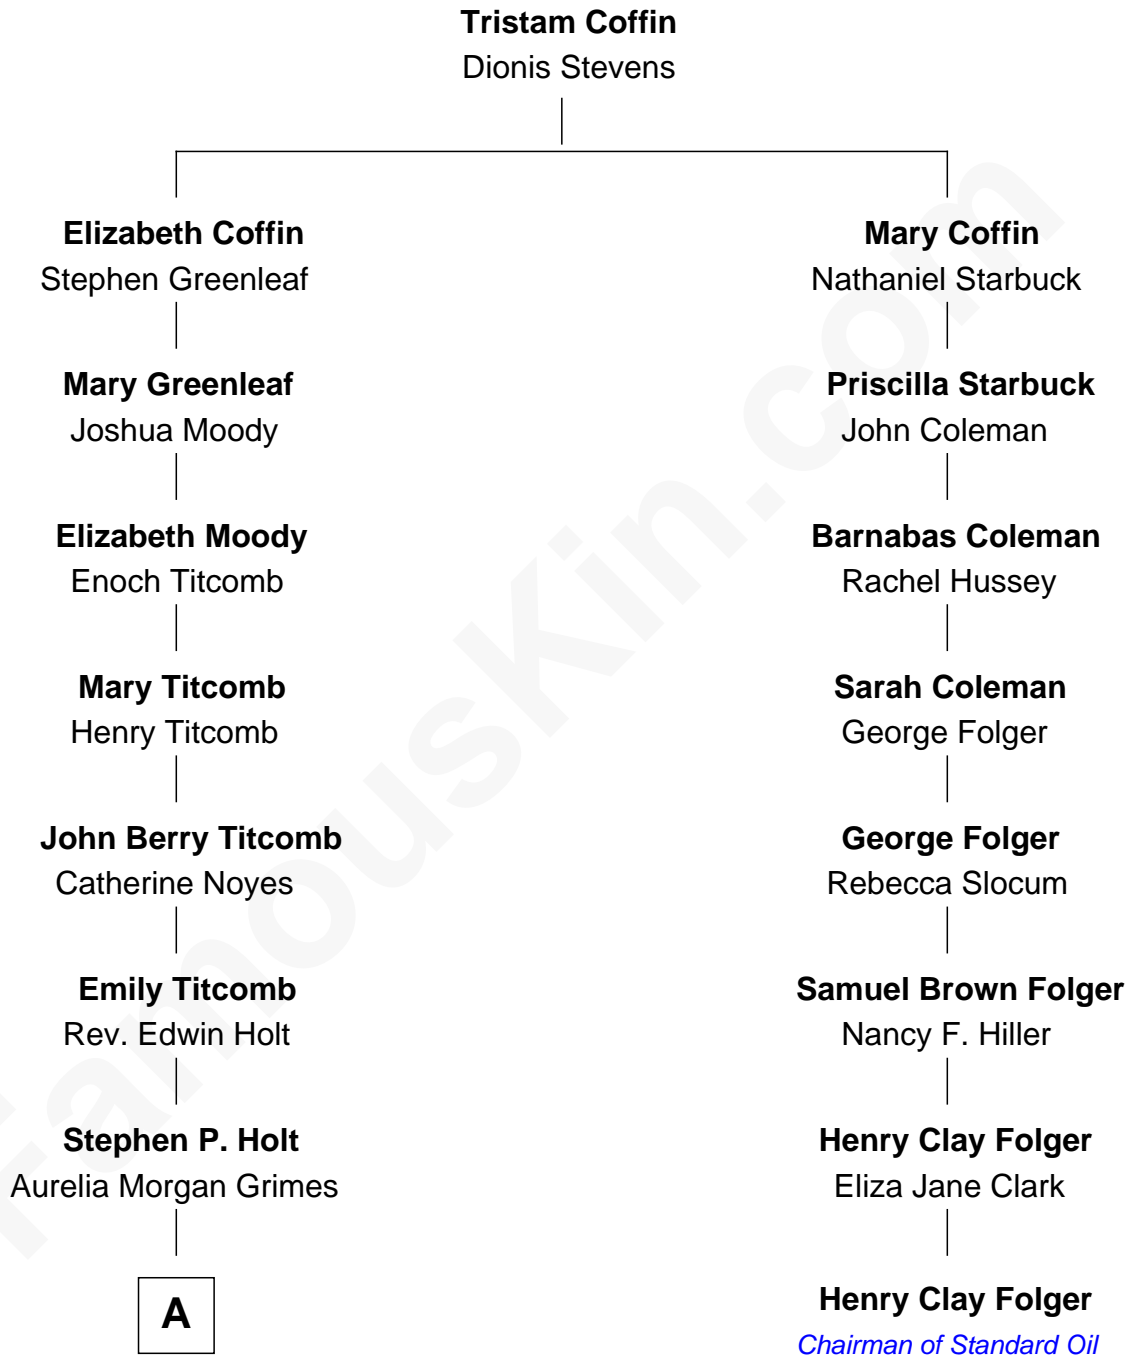

FamousKin.com Relationship Chart of

Linda Hamilton

TV and Movie Actress

7th cousin 3 times removed of

Henry Clay Folger

Founder of Folger Shakespeare Library and Chairman of Standard Oil

Linda Hamilton photo by [Matthew Simoneau](#) (CC BY 2.0)