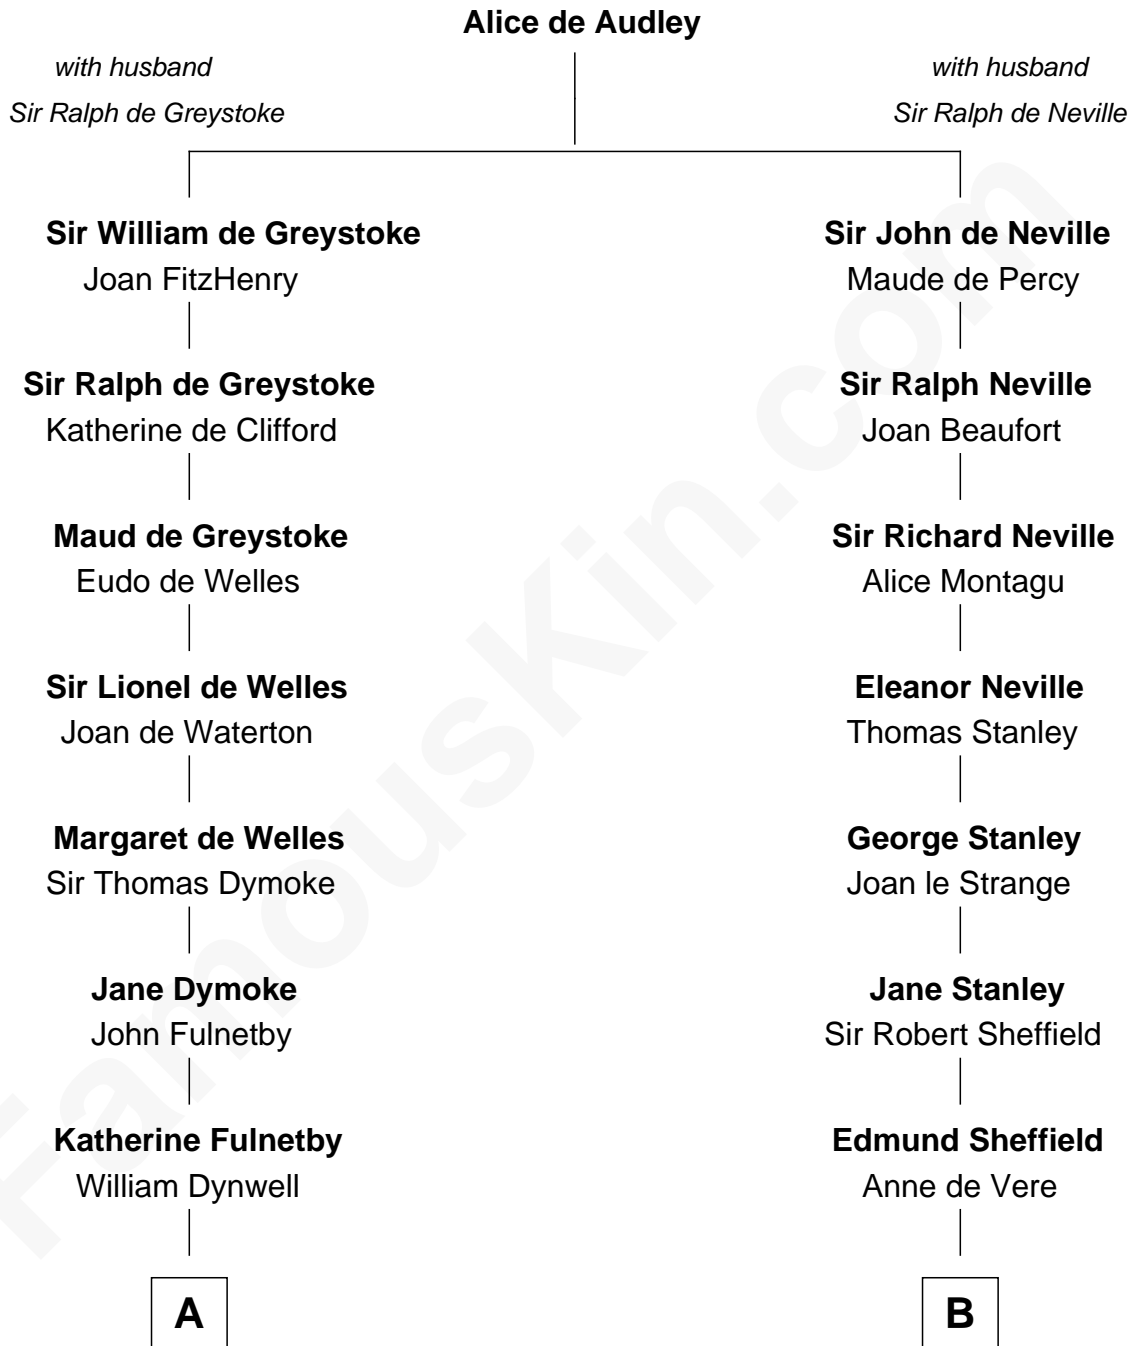

FamousKin.com Relationship Chart of

Linda Hamilton

TV and Movie Actress

20th cousin 1 time removed of

Cara Delevingne

Fashion Model and Movie Actress

C

Stephen P. Holt
Aurelia Morgan Grimes

Taylor Holt
Frances Kyle

Dr. Richard Huckstep Holt
Mildred Alberta Derby

Barbara Kyle Holt
Dr. Carroll Stanford Hamilton

Linda Hamilton
TV and Movie Actress

D

John Vincent Sheffield
Anne Margaret Faudel-Phillips