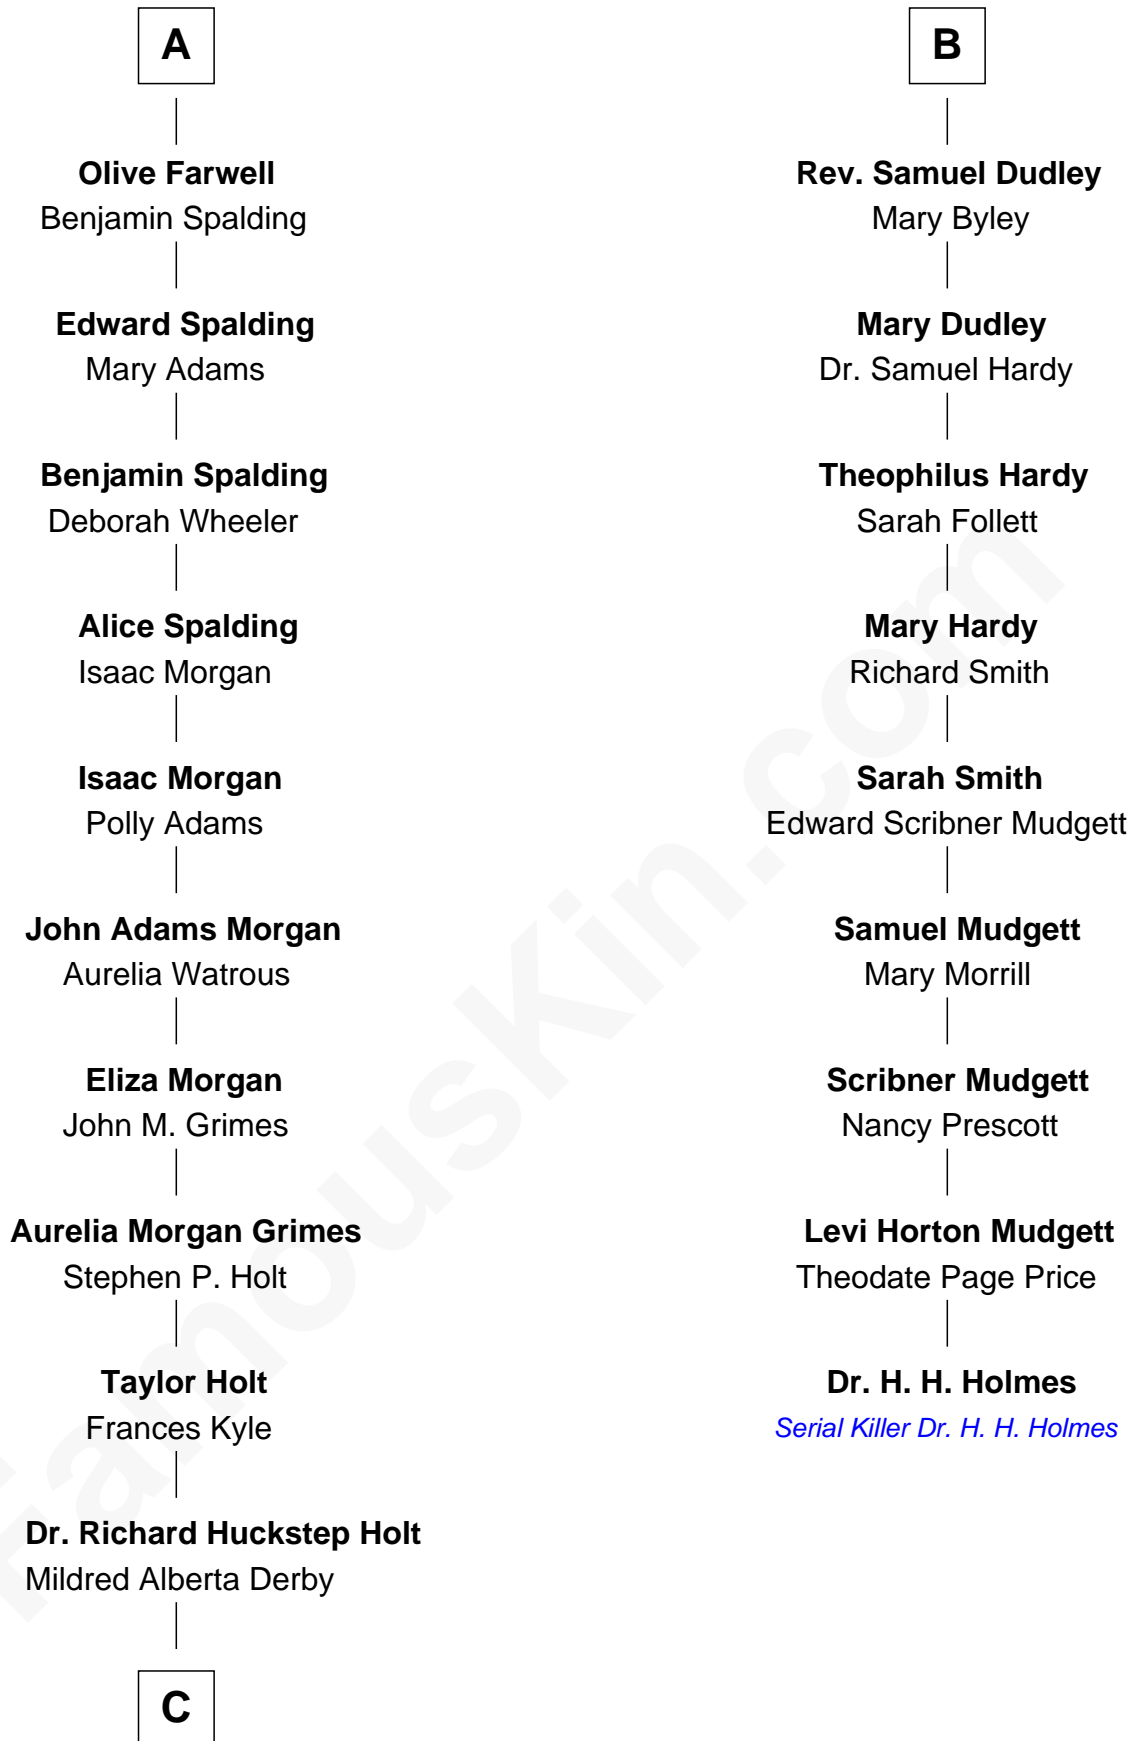

FamousKin.com Relationship Chart of

Linda Hamilton

TV and Movie Actress

15th cousin 3 times removed of

Dr. H. H. Holmes

Serial Killer aka "Devil in the White City"

C

Barbara Kyle Holt
Dr. Carroll Stanford Hamilton