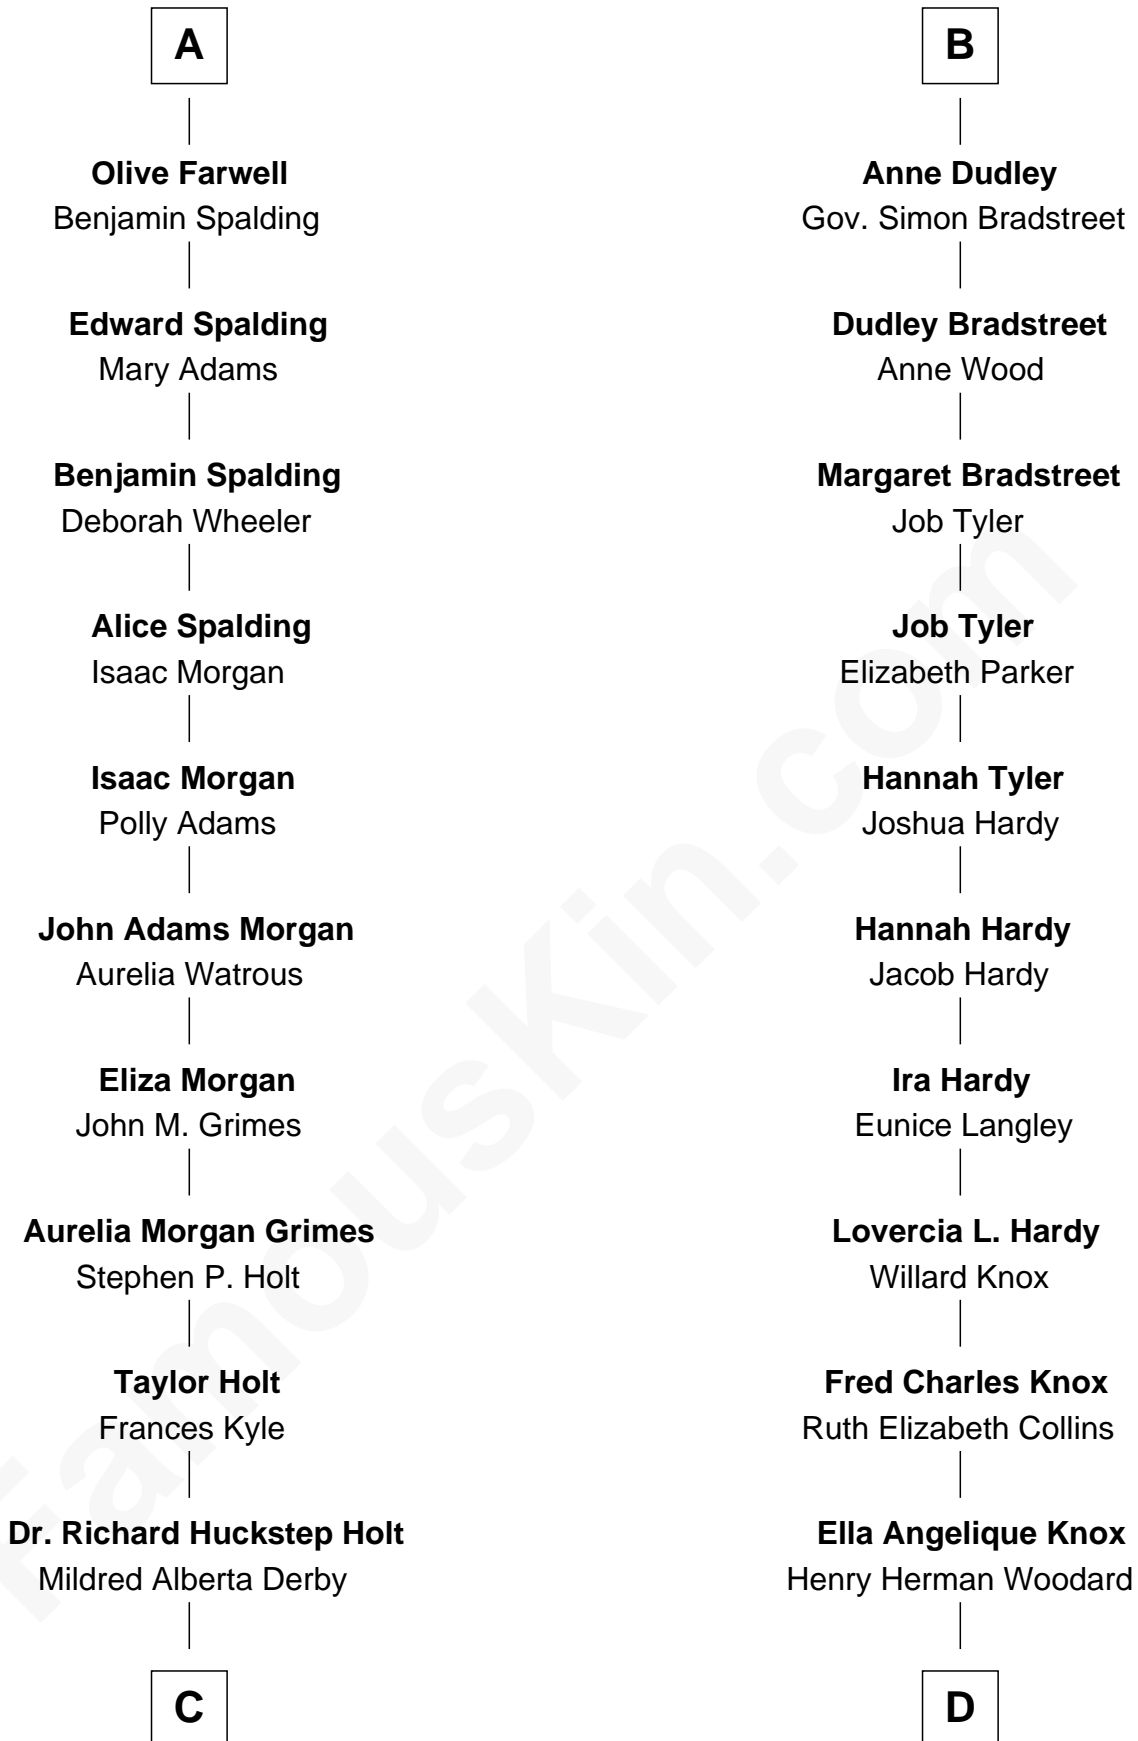

FamousKin.com Relationship Chart of

Linda Hamilton

TV and Movie Actress

18th cousin of

James Taylor

Singer-Songwriter

Sir William Bonville

Margaret Grey

C

Barbara Kyle Holt
Dr. Carroll Stanford Hamilton

Linda Hamilton
TV and Movie Actress

D

Gertrude Arline Woodard
Dr. Isaac Montrose Taylor

James Taylor
Singer-Songwriter

FamousKin.com