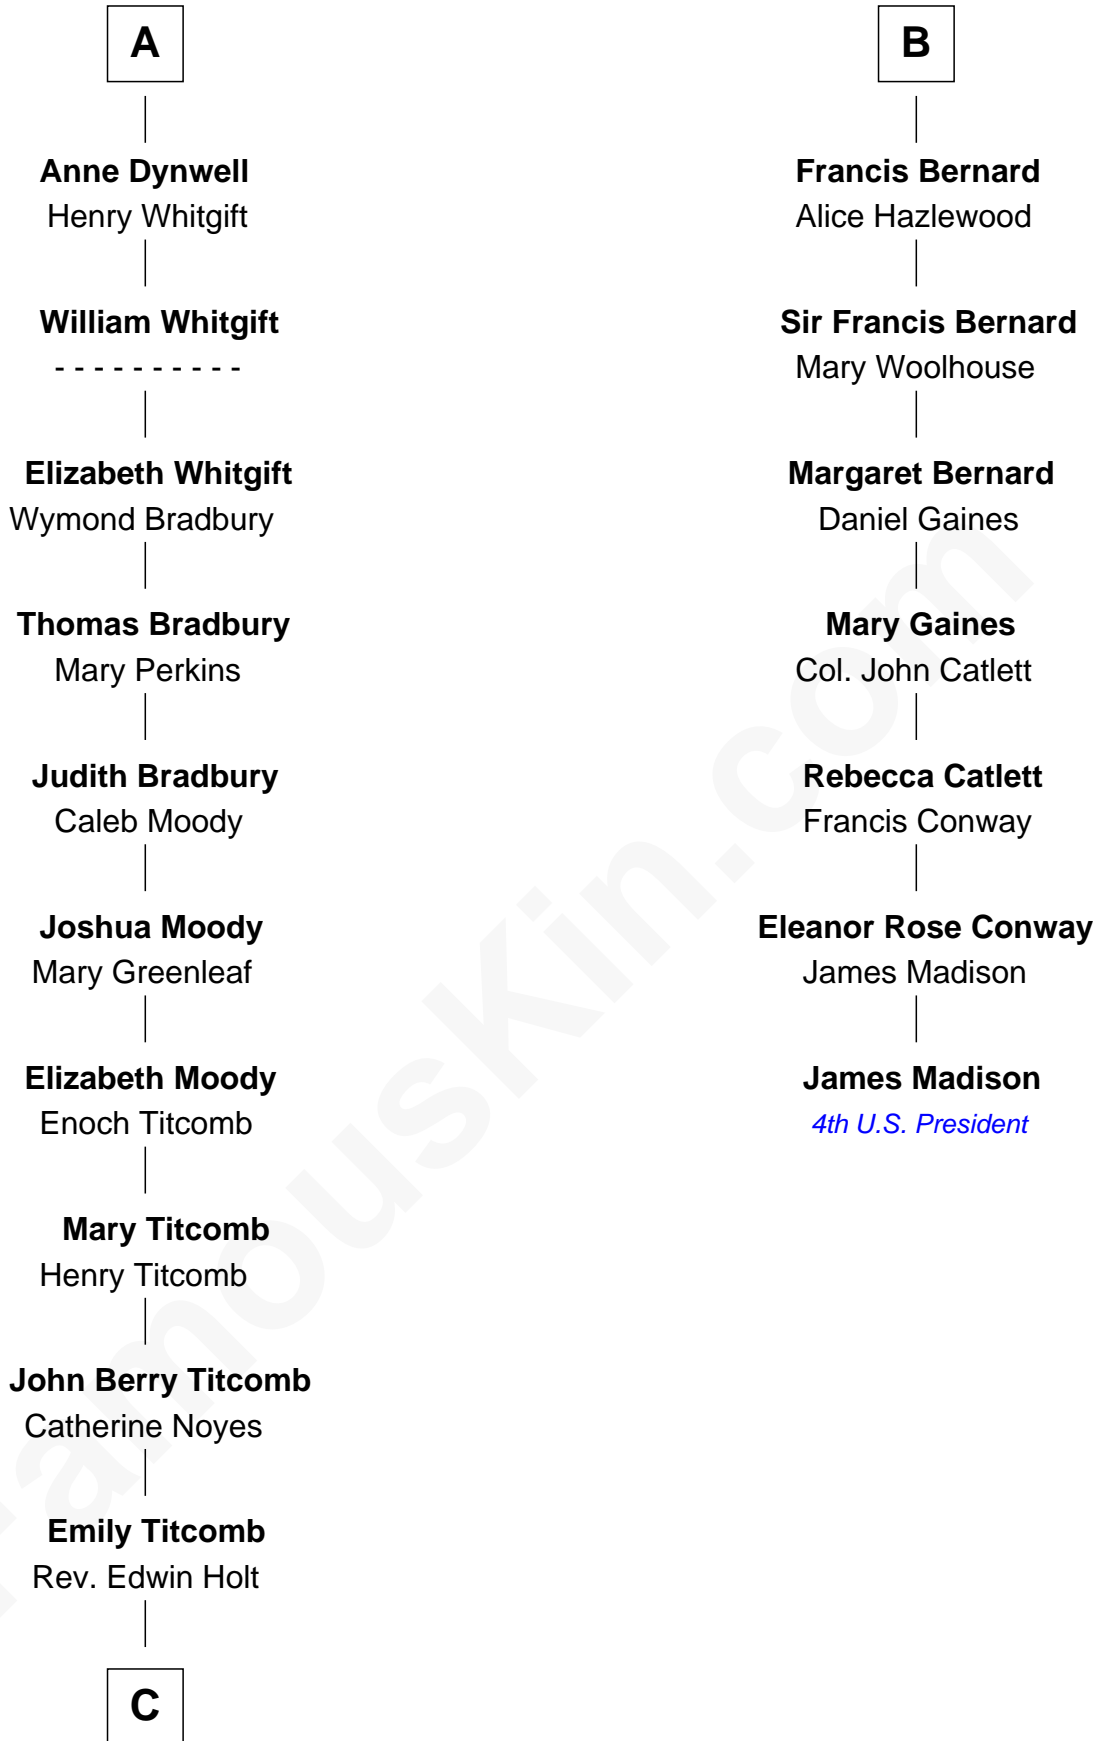

FamousKin.com Relationship Chart of

Linda Hamilton

TV and Movie Actress

13th cousin 8 times removed of

James Madison

4th U.S. President

Sir Thomas de Beauchamp

Katherine de Mortimer

C

—
Stephen P. Holt
Aurelia Morgan Grimes

—
Taylor Holt
Frances Kyle

—
Dr. Richard Huckstep Holt
Mildred Alberta Derby

—
Barbara Kyle Holt
Dr. Carroll Stanford Hamilton

—
Linda Hamilton
TV and Movie Actress