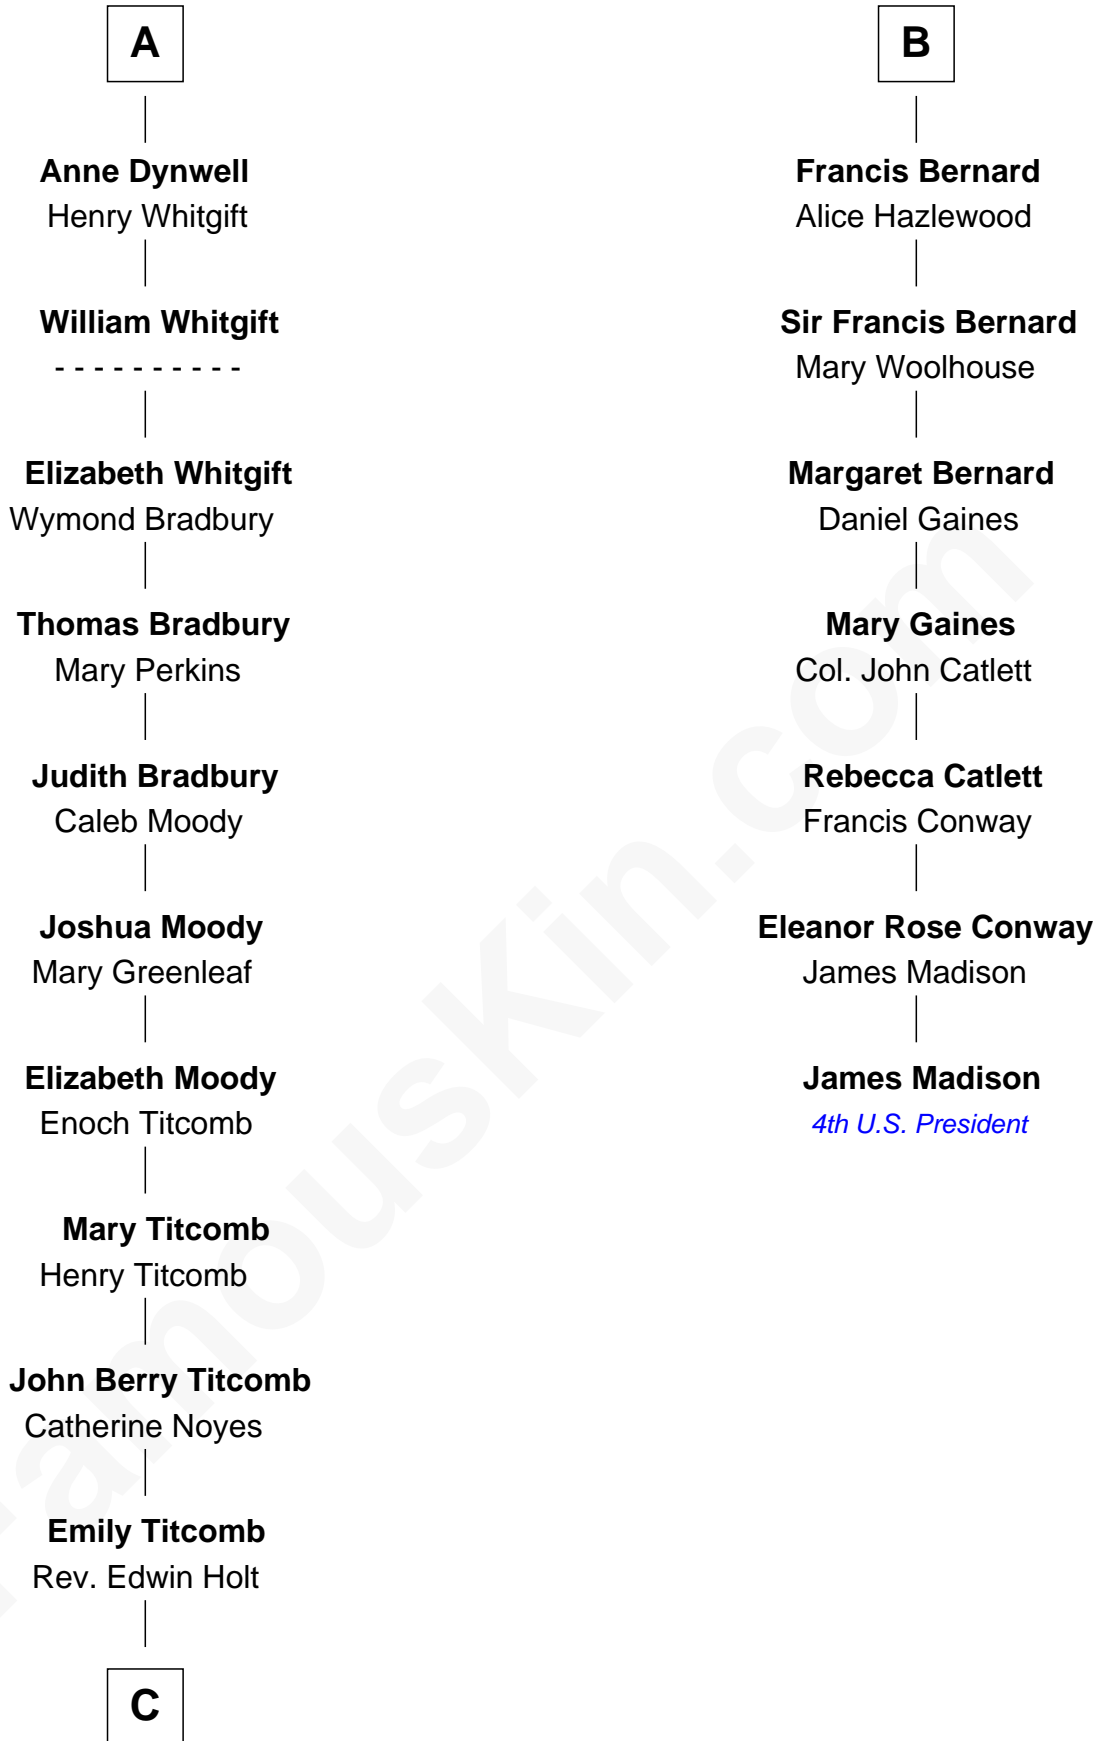

FamousKin.com Relationship Chart of

Linda Hamilton

TV and Movie Actress

13th cousin 8 times removed of

James Madison

4th U.S. President

C

—
Stephen P. Holt
Aurelia Morgan Grimes

—
Taylor Holt
Frances Kyle

—
Dr. Richard Huckstep Holt
Mildred Alberta Derby

—
Barbara Kyle Holt
Dr. Carroll Stanford Hamilton

—
Linda Hamilton
TV and Movie Actress

FamousKin.com