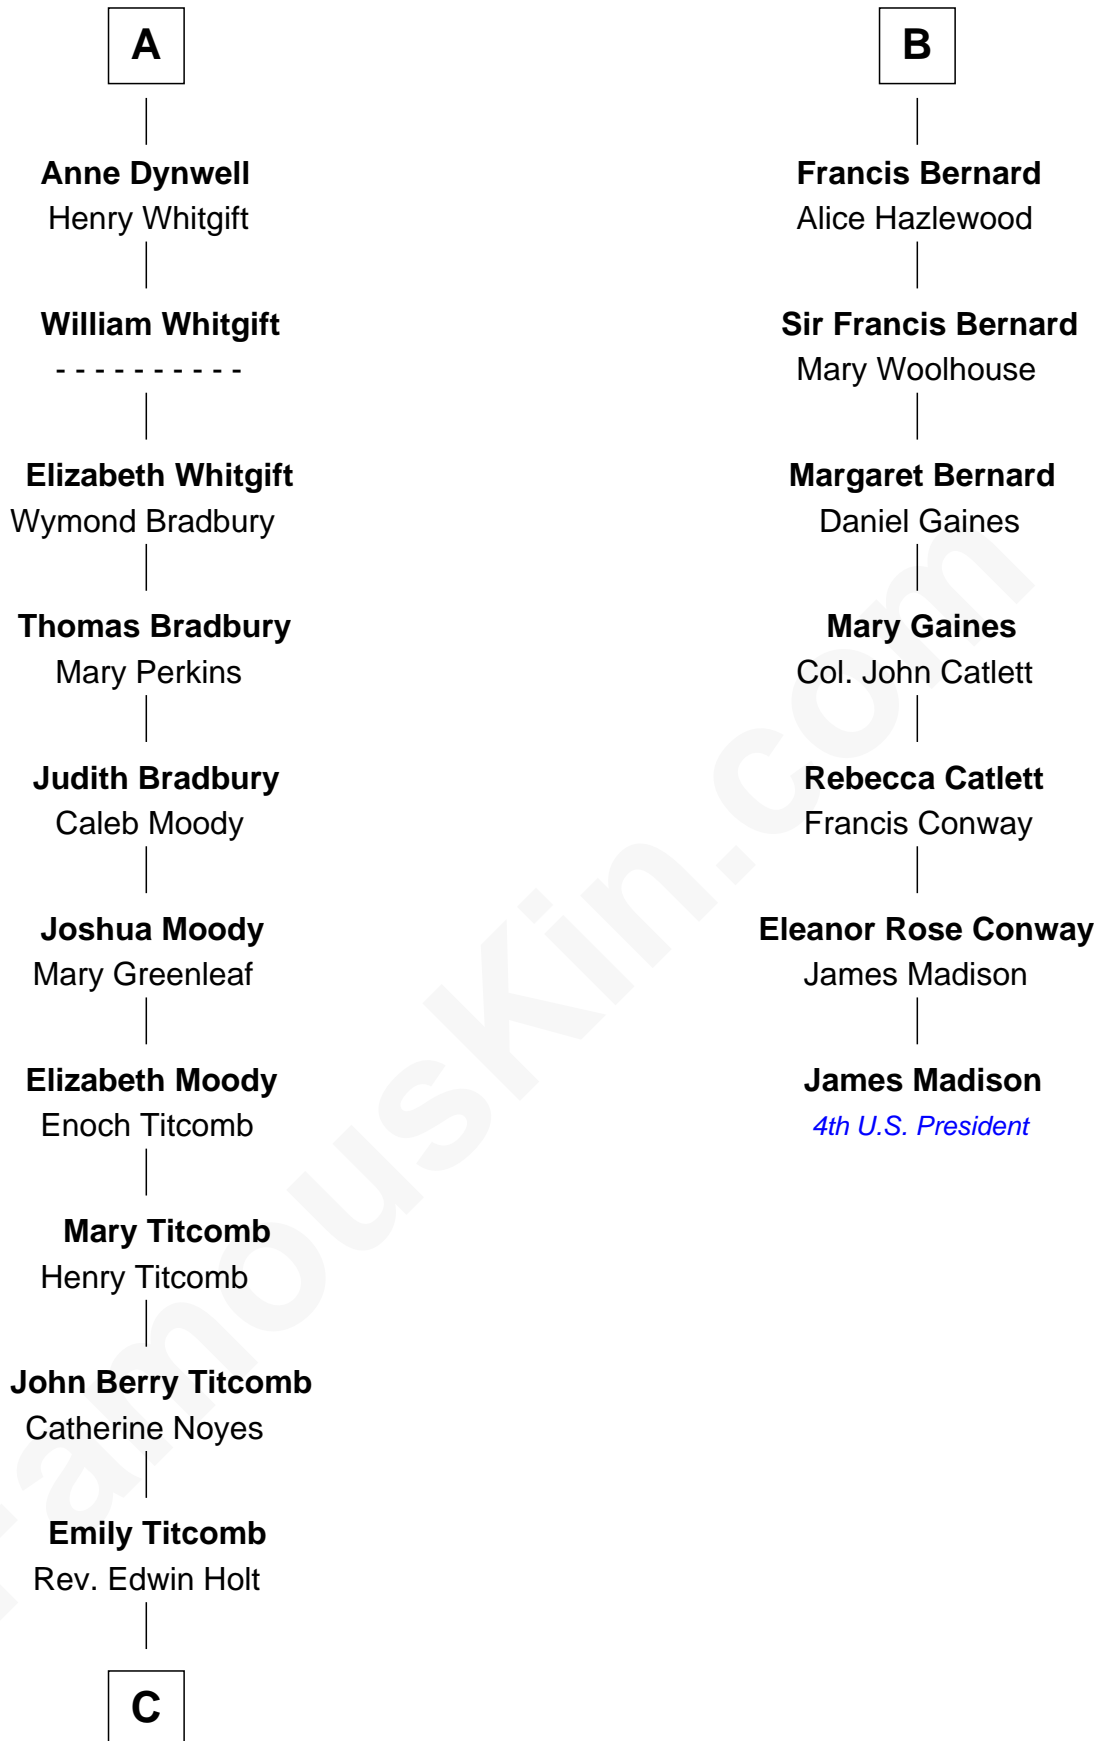

# FamousKin.com Relationship Chart of

**Linda Hamilton**

*TV and Movie Actress*

13th cousin 8 times removed of

**James Madison**

*4th U.S. President*

**Sir Henry de Percy**

Idoine de Clifford

**Isabel de Percy**  
Sir William de Aton

**Elizabeth de Aton**  
Sir John Conyers

**Robert Conyers**  
Isabel Pert

**Joan Conyers**  
Sir Philip Dymoke

**Sir Thomas Dymoke**  
Margaret de Welles

**Jane Dymoke**  
John Fulnetby

**Katherine Fulnetby**  
William Dynwell

**A**

**Maude de Percy**  
Sir John de Neville

**Sir Ralph Neville**  
Margaret de Stafford

**Margaret de Neville**  
Sir Richard Scrope

**Sir Henry le Scrope**  
Elizabeth le Scrope

**Margaret Scrope**  
John Bernard

**John Bernard**  
Margaret Daundelyn

**John Bernard**  
Cecily Muscote

**B**

**C**

—  
**Stephen P. Holt**  
Aurelia Morgan Grimes

—  
**Taylor Holt**  
Frances Kyle

—  
**Dr. Richard Huckstep Holt**  
Mildred Alberta Derby