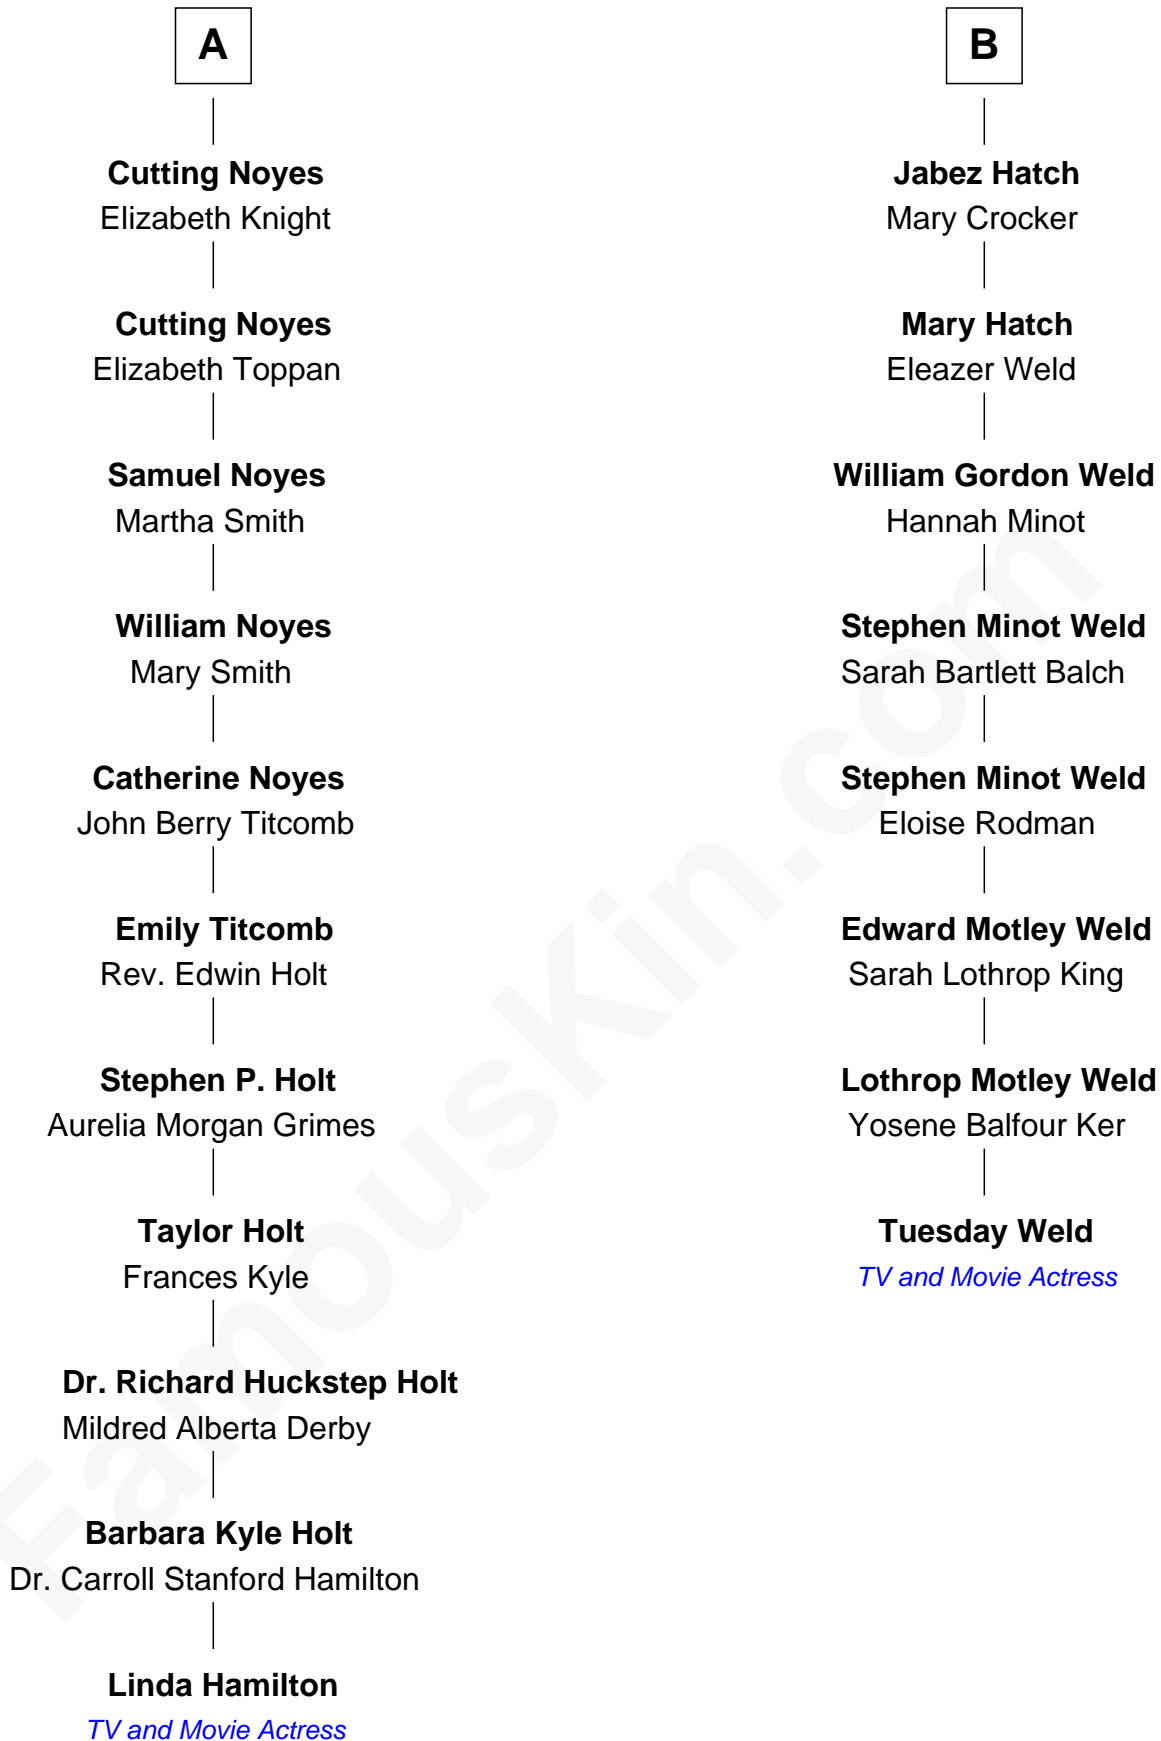

FamousKin.com Relationship Chart of

Linda Hamilton

TV and Movie Actress

14th cousin 3 times removed of

Tuesday Weld

TV and Movie Actress

John Brome
Beatrice Shirley

Linda Hamilton photo by [Matthew Simoneau](#) (CC BY 2.0)