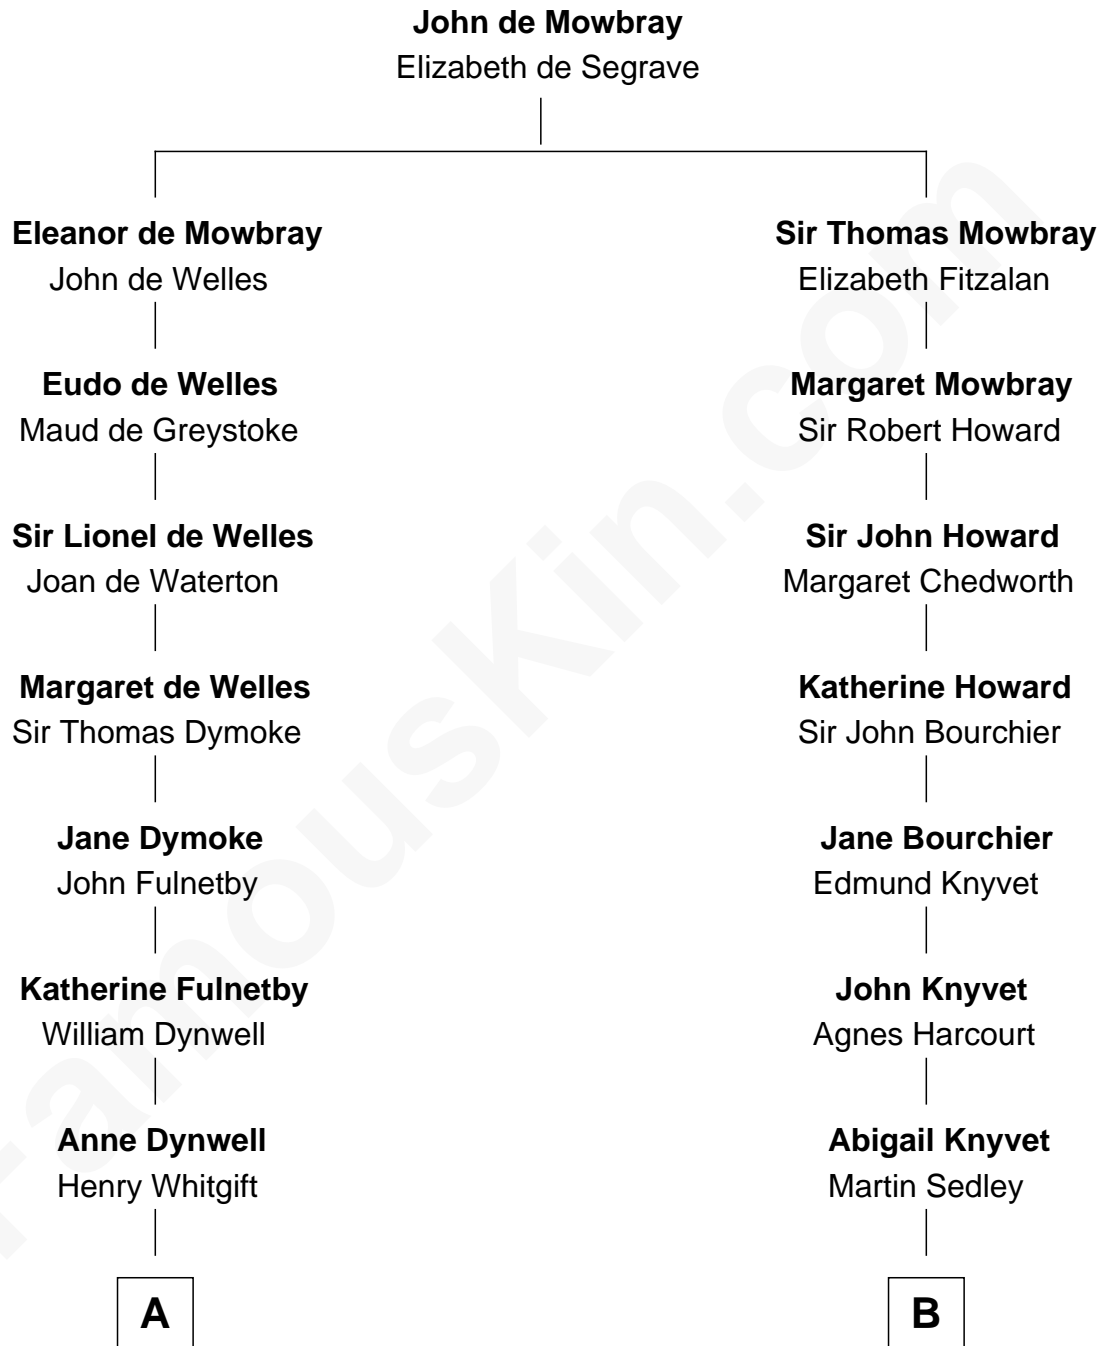

# FamousKin.com Relationship Chart of

**Linda Hamilton**

*TV and Movie Actress*

16th cousin 4 times removed of

**Leverett Saltonstall**

*55th Governor of Massachusetts*

**C**

—  
**Taylor Holt**  
Frances Kyle

—  
**Dr. Richard Huckstep Holt**  
Mildred Alberta Derby

—  
**Barbara Kyle Holt**  
Dr. Carroll Stanford Hamilton

—  
**Linda Hamilton**  
*TV and Movie Actress*

FamousKin.com