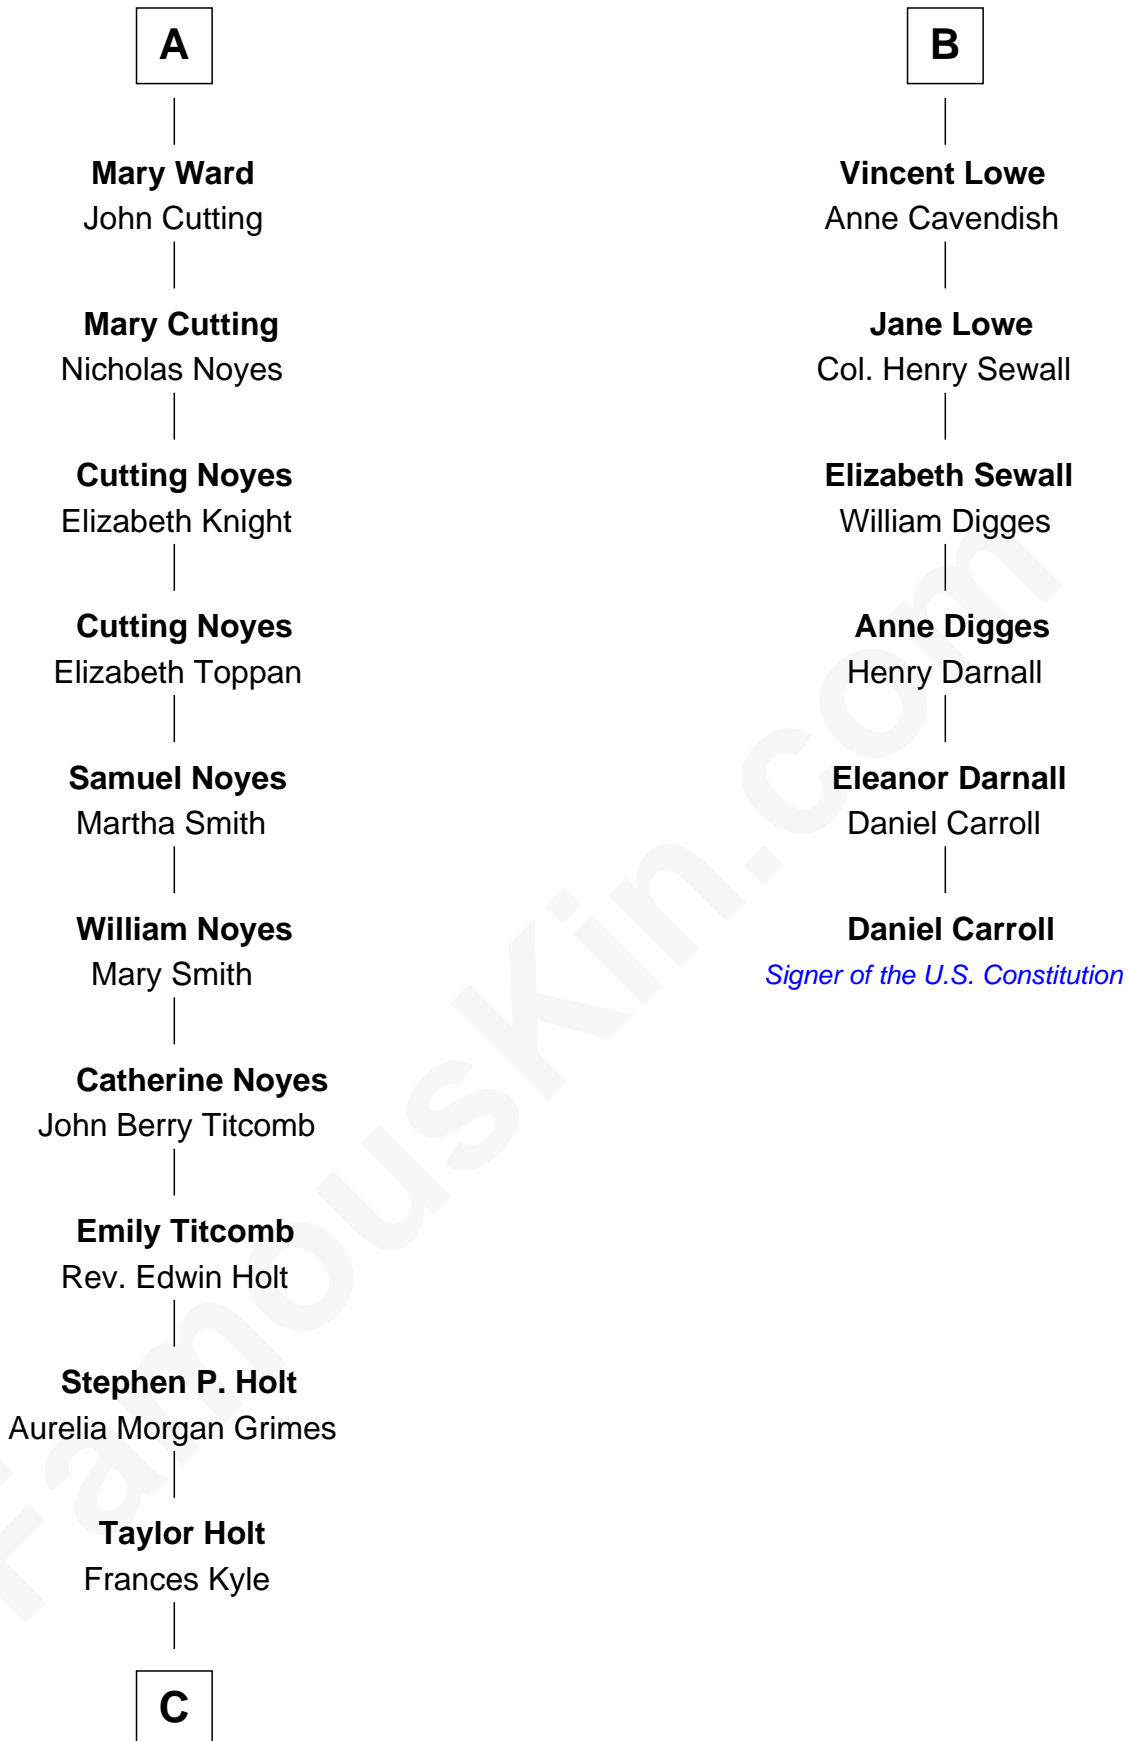

FamousKin.com Relationship Chart of

Linda Hamilton

TV and Movie Actress

12th cousin 7 times removed of

Daniel Carroll

Signer of the U.S. Constitution

Sir Hugh Shirley

Beatrice Brewes

C

—
Dr. Richard Huckstep Holt

Mildred Alberta Derby

—
Barbara Kyle Holt

Dr. Carroll Stanford Hamilton

—
Linda Hamilton

TV and Movie Actress

FamousKin.com