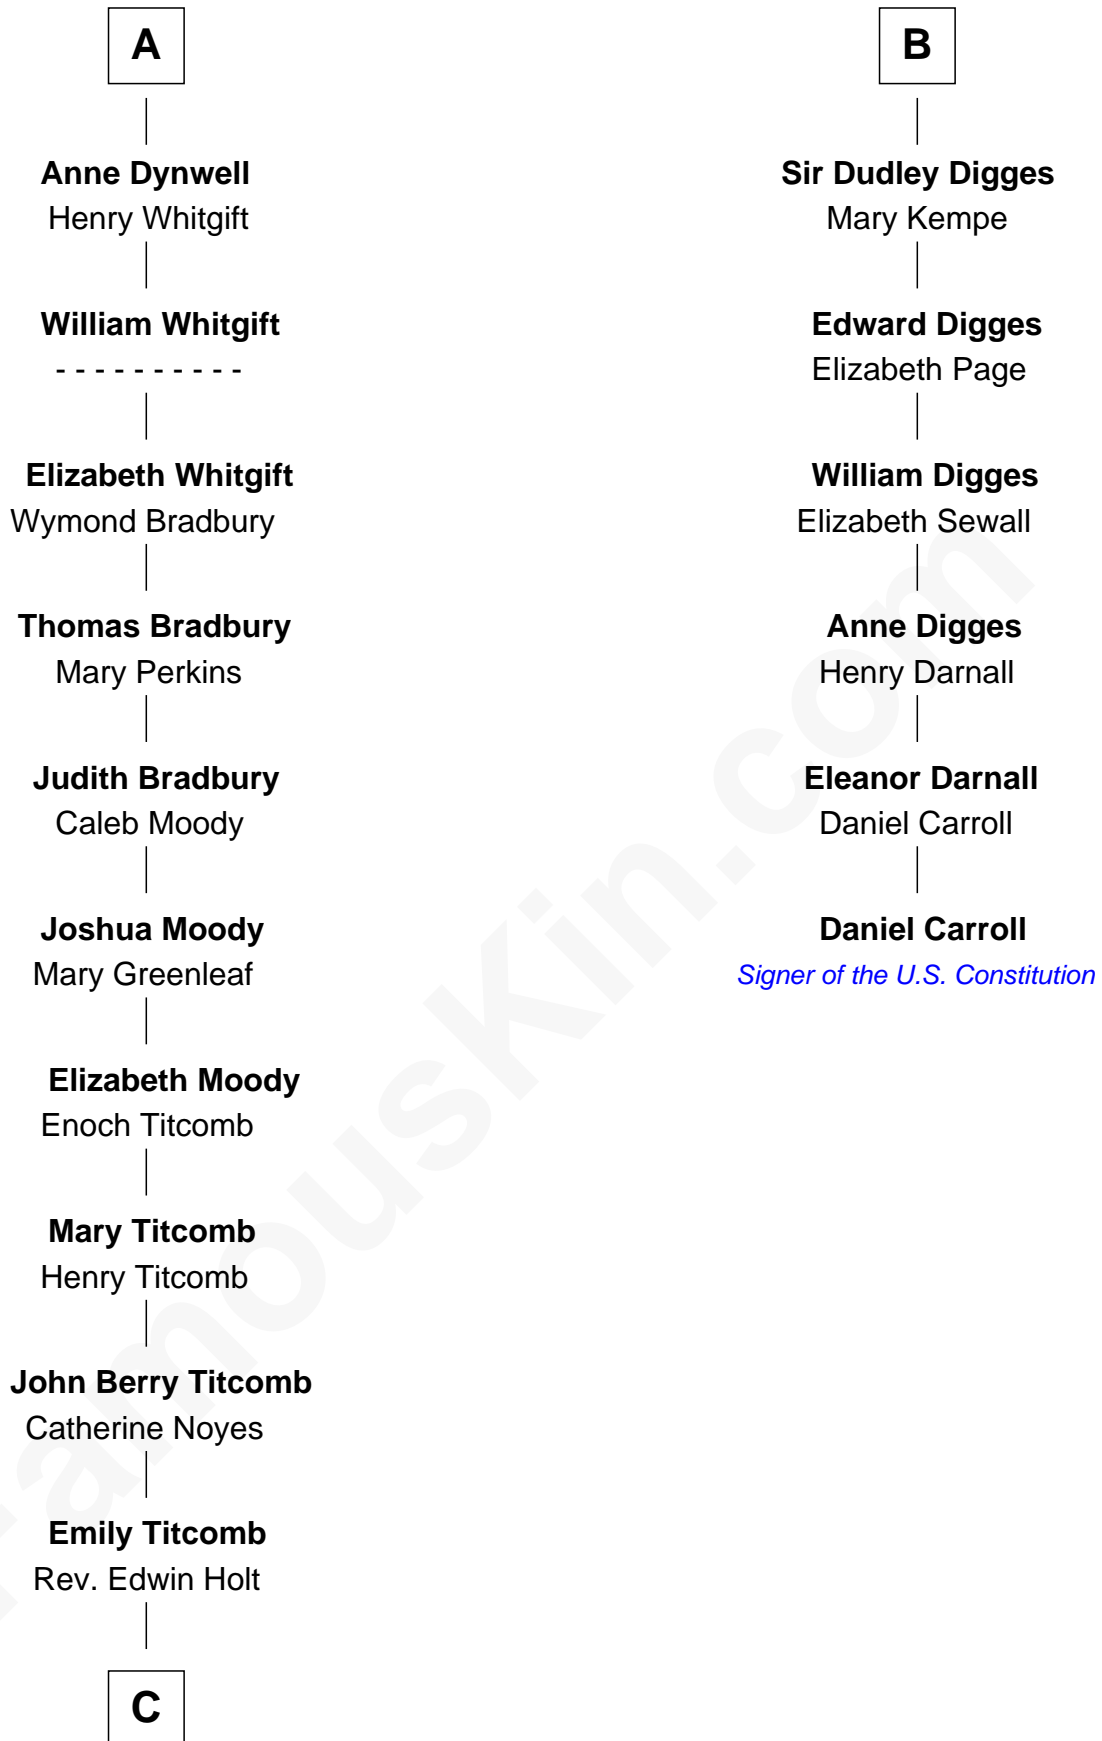

# FamousKin.com Relationship Chart of

**Linda Hamilton**

*TV and Movie Actress*

12th cousin 9 times removed of

**Daniel Carroll**

*Signer of the U.S. Constitution*

**C**

—  
**Stephen P. Holt**  
Aurelia Morgan Grimes

—  
**Taylor Holt**  
Frances Kyle

—  
**Dr. Richard Huckstep Holt**  
Mildred Alberta Derby

—  
**Barbara Kyle Holt**  
Dr. Carroll Stanford Hamilton

—  
**Linda Hamilton**  
*TV and Movie Actress*

FamousKin.com