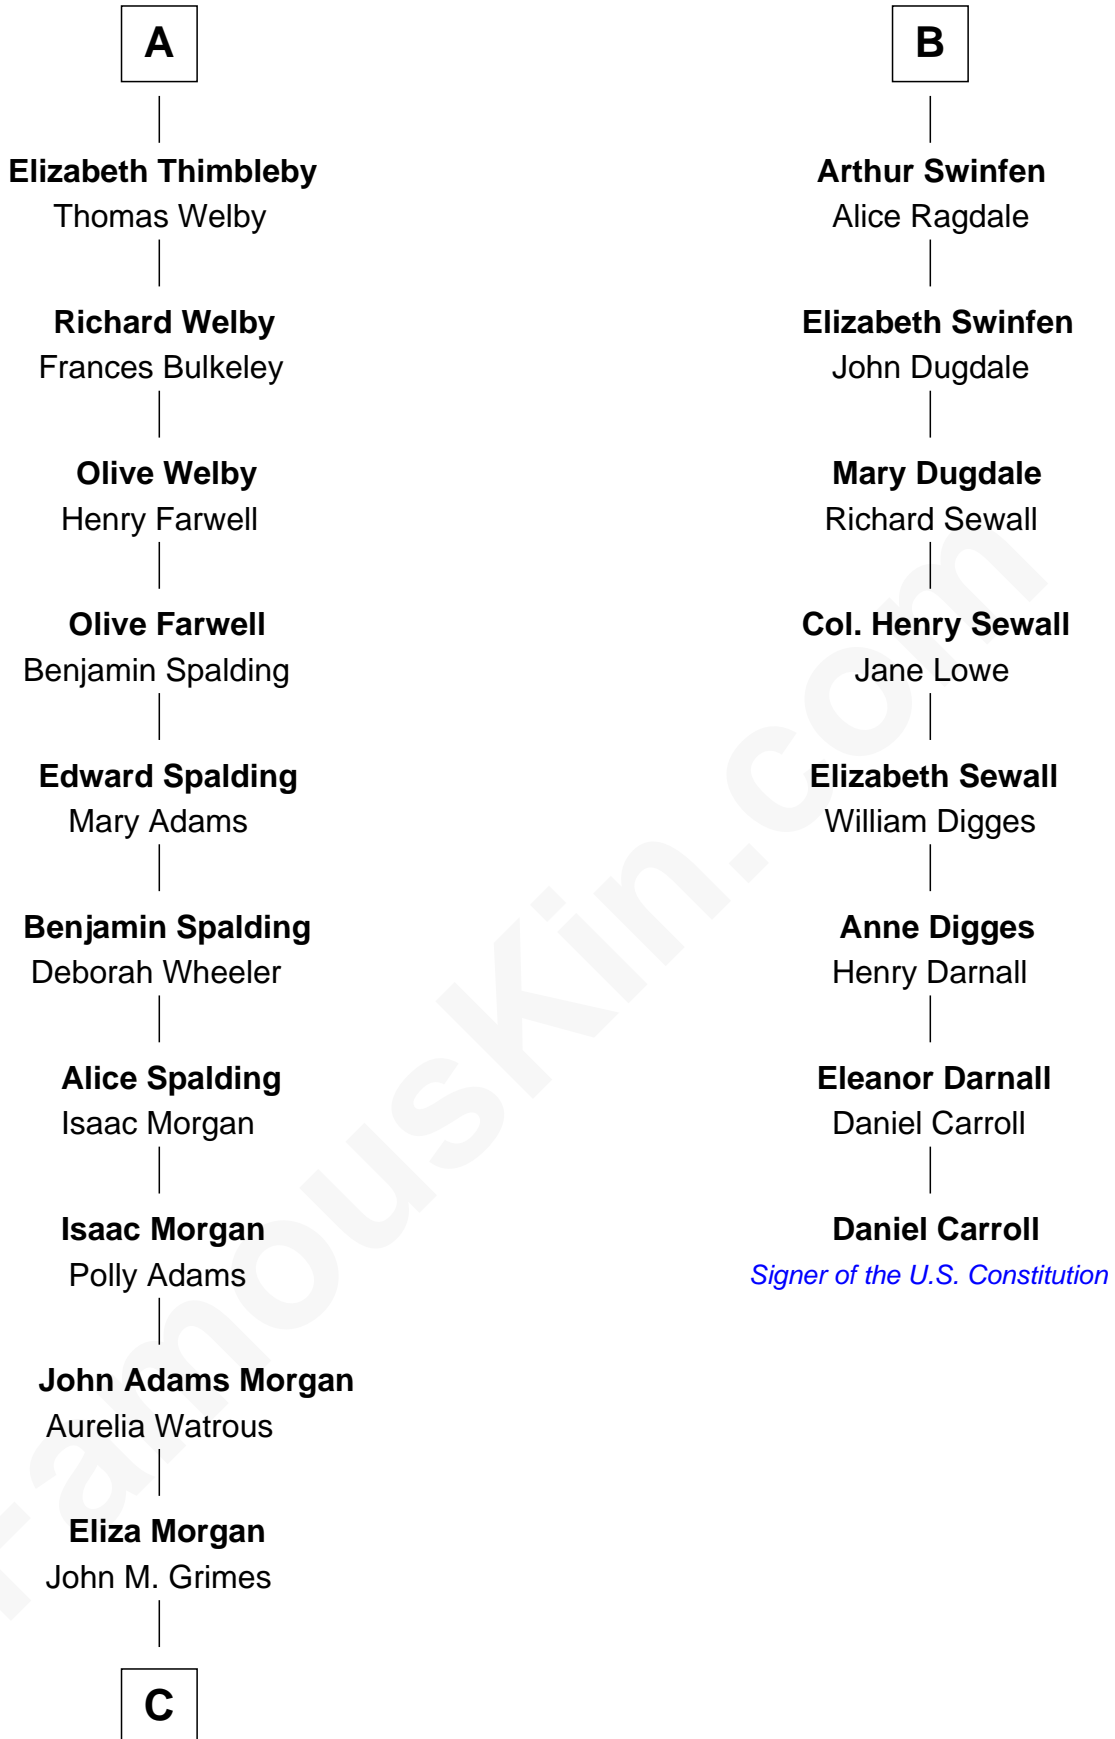

FamousKin.com Relationship Chart of

Linda Hamilton

TV and Movie Actress

14th cousin 7 times removed of

Daniel Carroll

Signer of the U.S. Constitution

C

Aurelia Morgan Grimes

Stephen P. Holt

Taylor Holt

Frances Kyle

Dr. Richard Huckstep Holt

Mildred Alberta Derby

Barbara Kyle Holt

Dr. Carroll Stanford Hamilton

Linda Hamilton