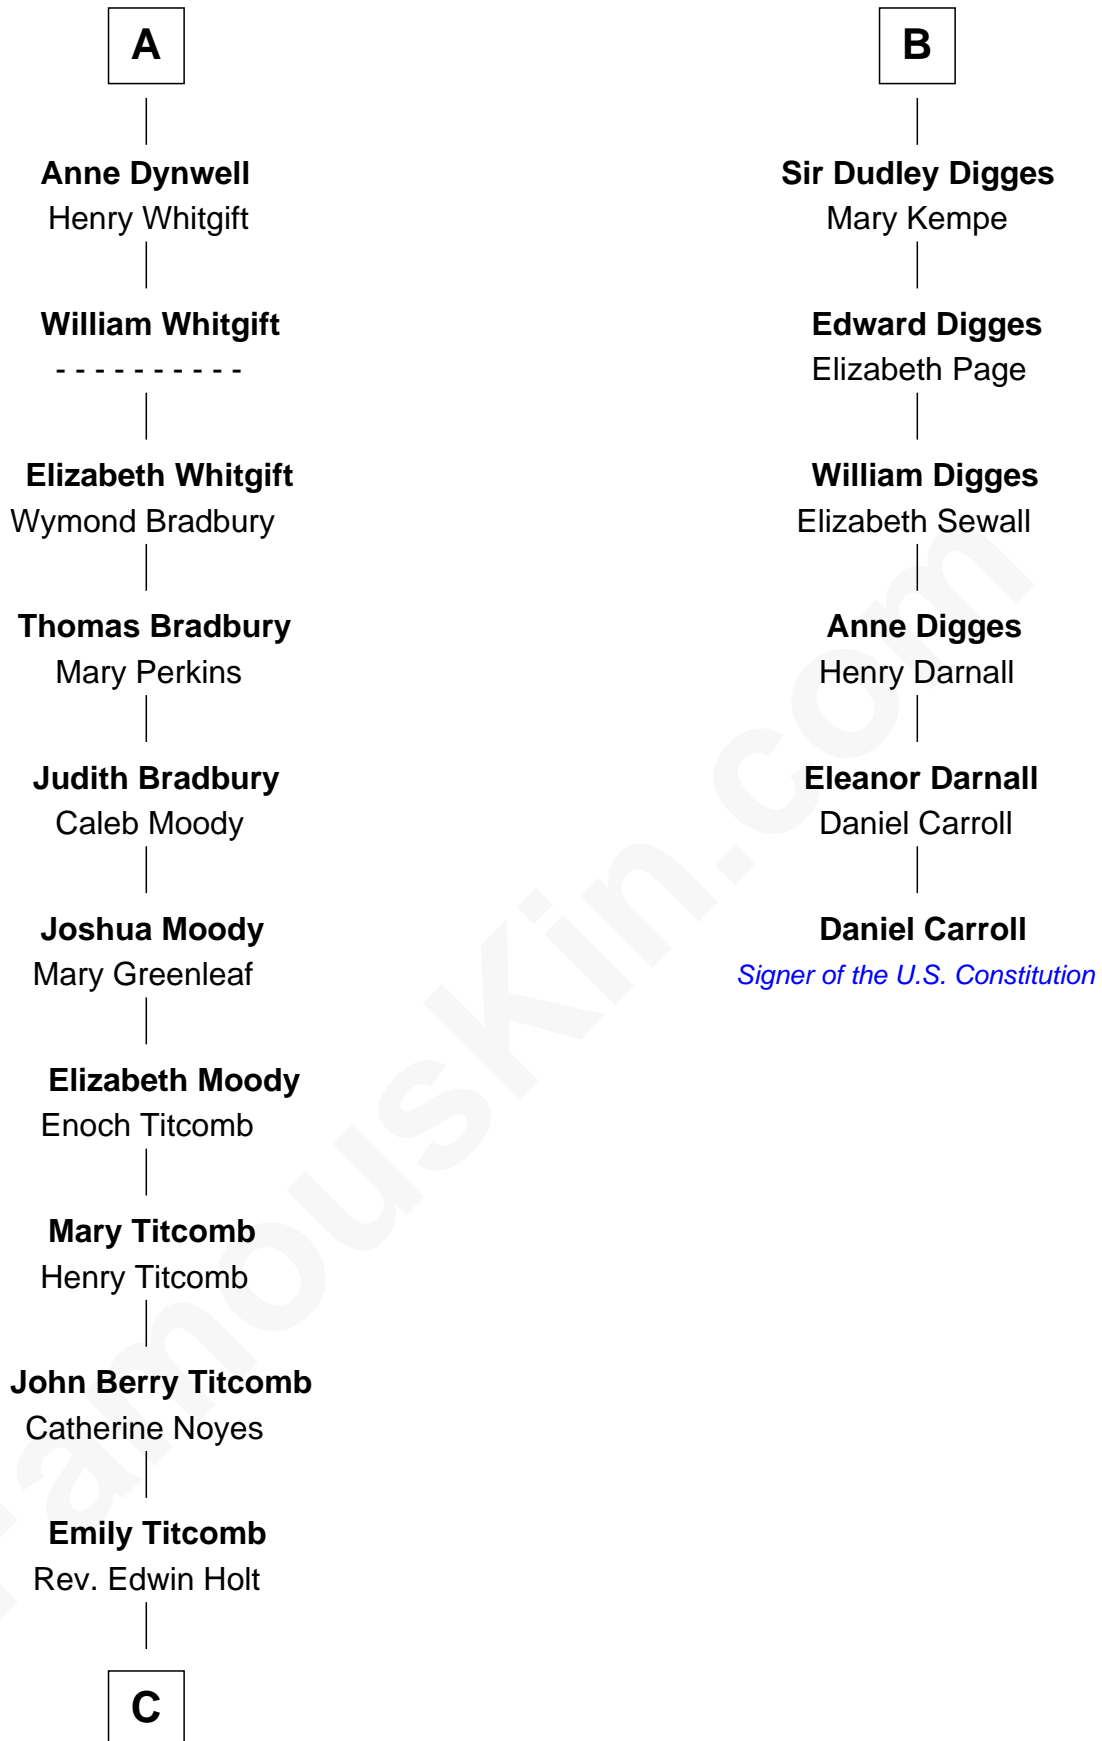

# FamousKin.com Relationship Chart of

**Linda Hamilton**

*TV and Movie Actress*

12th cousin 9 times removed of

**Daniel Carroll**

*Signer of the U.S. Constitution*

**Sir Henry de Percy**

Idoine de Clifford

**Isabel de Percy**  
Sir William de Aton

**Elizabeth de Aton**  
Sir John Conyers

**Robert Conyers**  
Isabel Pert

**Joan Conyers**  
Sir Philip Dymoke

**Sir Thomas Dymoke**  
Margaret de Welles

**Jane Dymoke**  
John Fulnetby

**Katherine Fulnetby**  
William Dynwell

**A**

**Maude de Percy**  
Sir John de Neville

**Sir Ralph Neville**  
Joan Beaufort

**Sir Edward Neville**  
Elizabeth de Beauchamp

**Sir George Neville**  
Margaret Fenne

**George Neville**  
Mary Stafford

**Ursula Neville**  
Sir Warham St. Leger

**Anne St. Leger**  
Thomas Digges

**B**

**C**

—  
**Stephen P. Holt**  
Aurelia Morgan Grimes

—  
**Taylor Holt**  
Frances Kyle