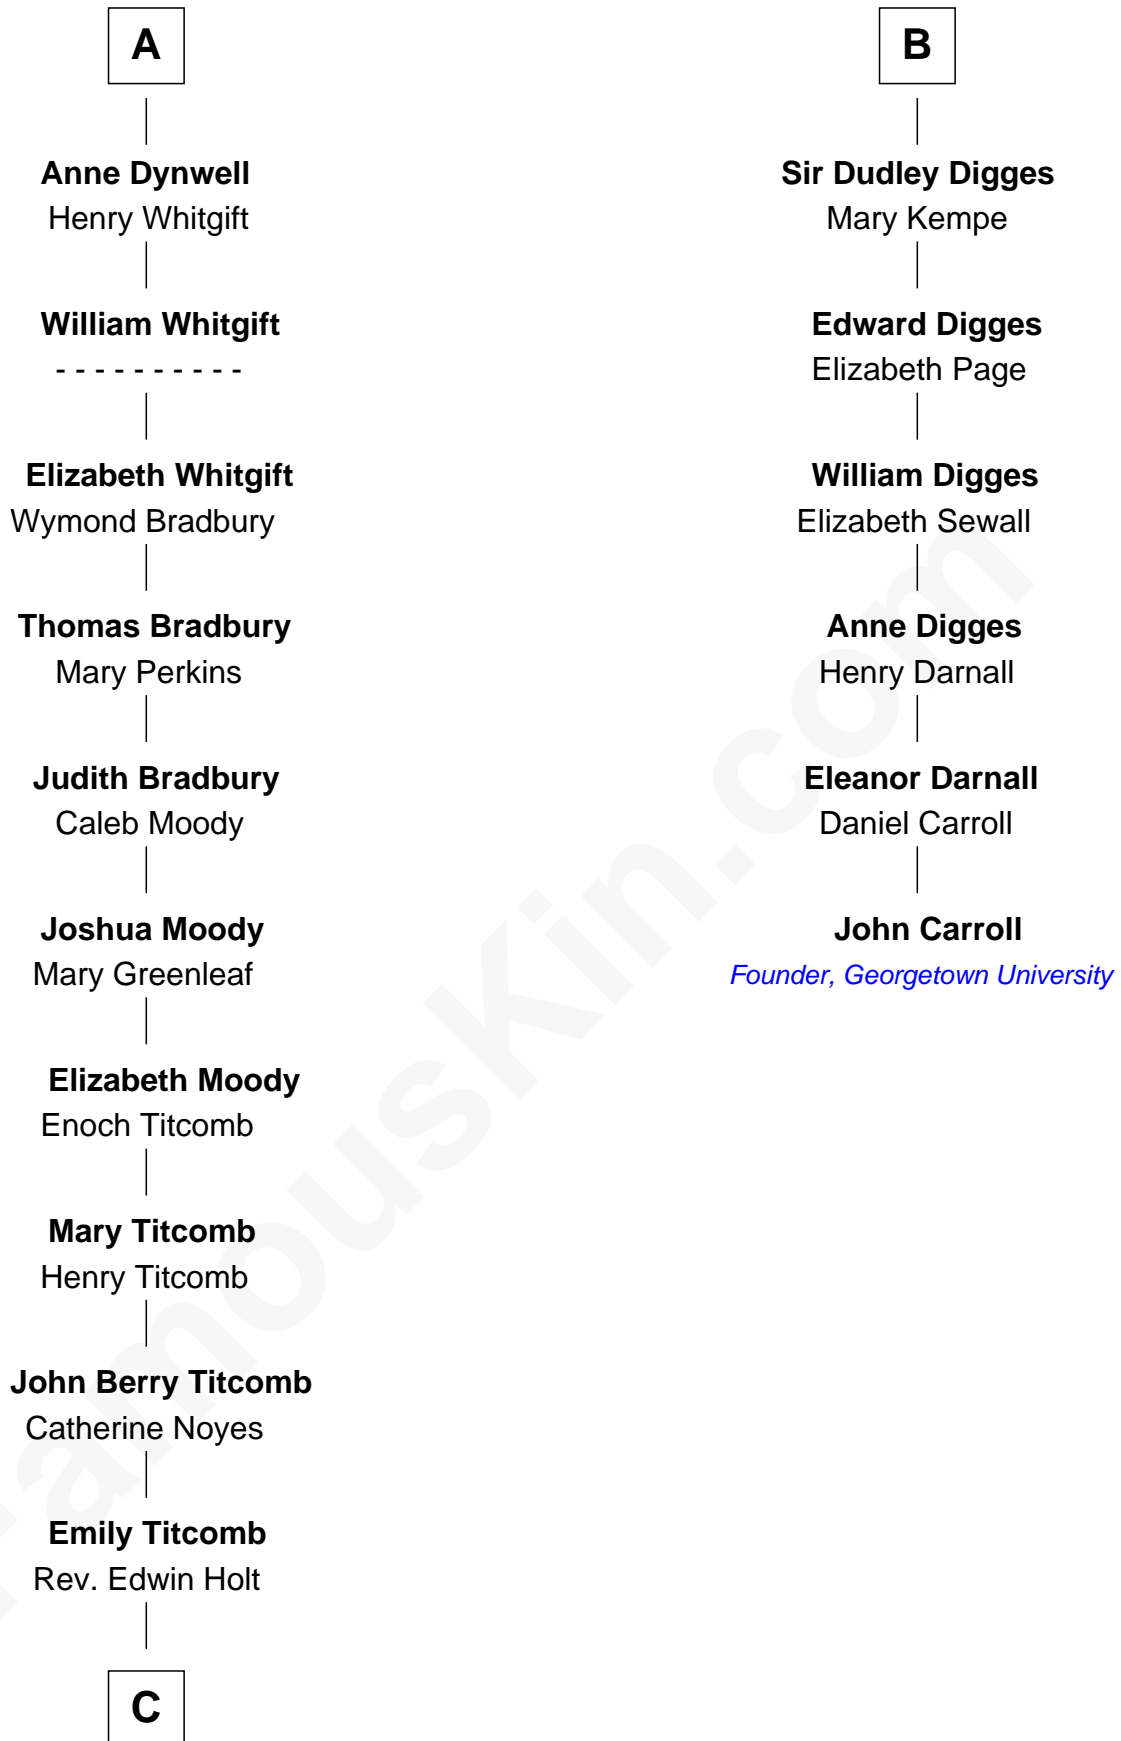

# FamousKin.com Relationship Chart of

**Linda Hamilton**

*TV and Movie Actress*

12th cousin 9 times removed of

**John Carroll**

*Founder of Georgetown University*

**C**

—  
**Stephen P. Holt**  
Aurelia Morgan Grimes

—  
**Taylor Holt**  
Frances Kyle

—  
**Dr. Richard Huckstep Holt**  
Mildred Alberta Derby

—  
**Barbara Kyle Holt**  
Dr. Carroll Stanford Hamilton

—  
**Linda Hamilton**  
*TV and Movie Actress*

FamousKin.com