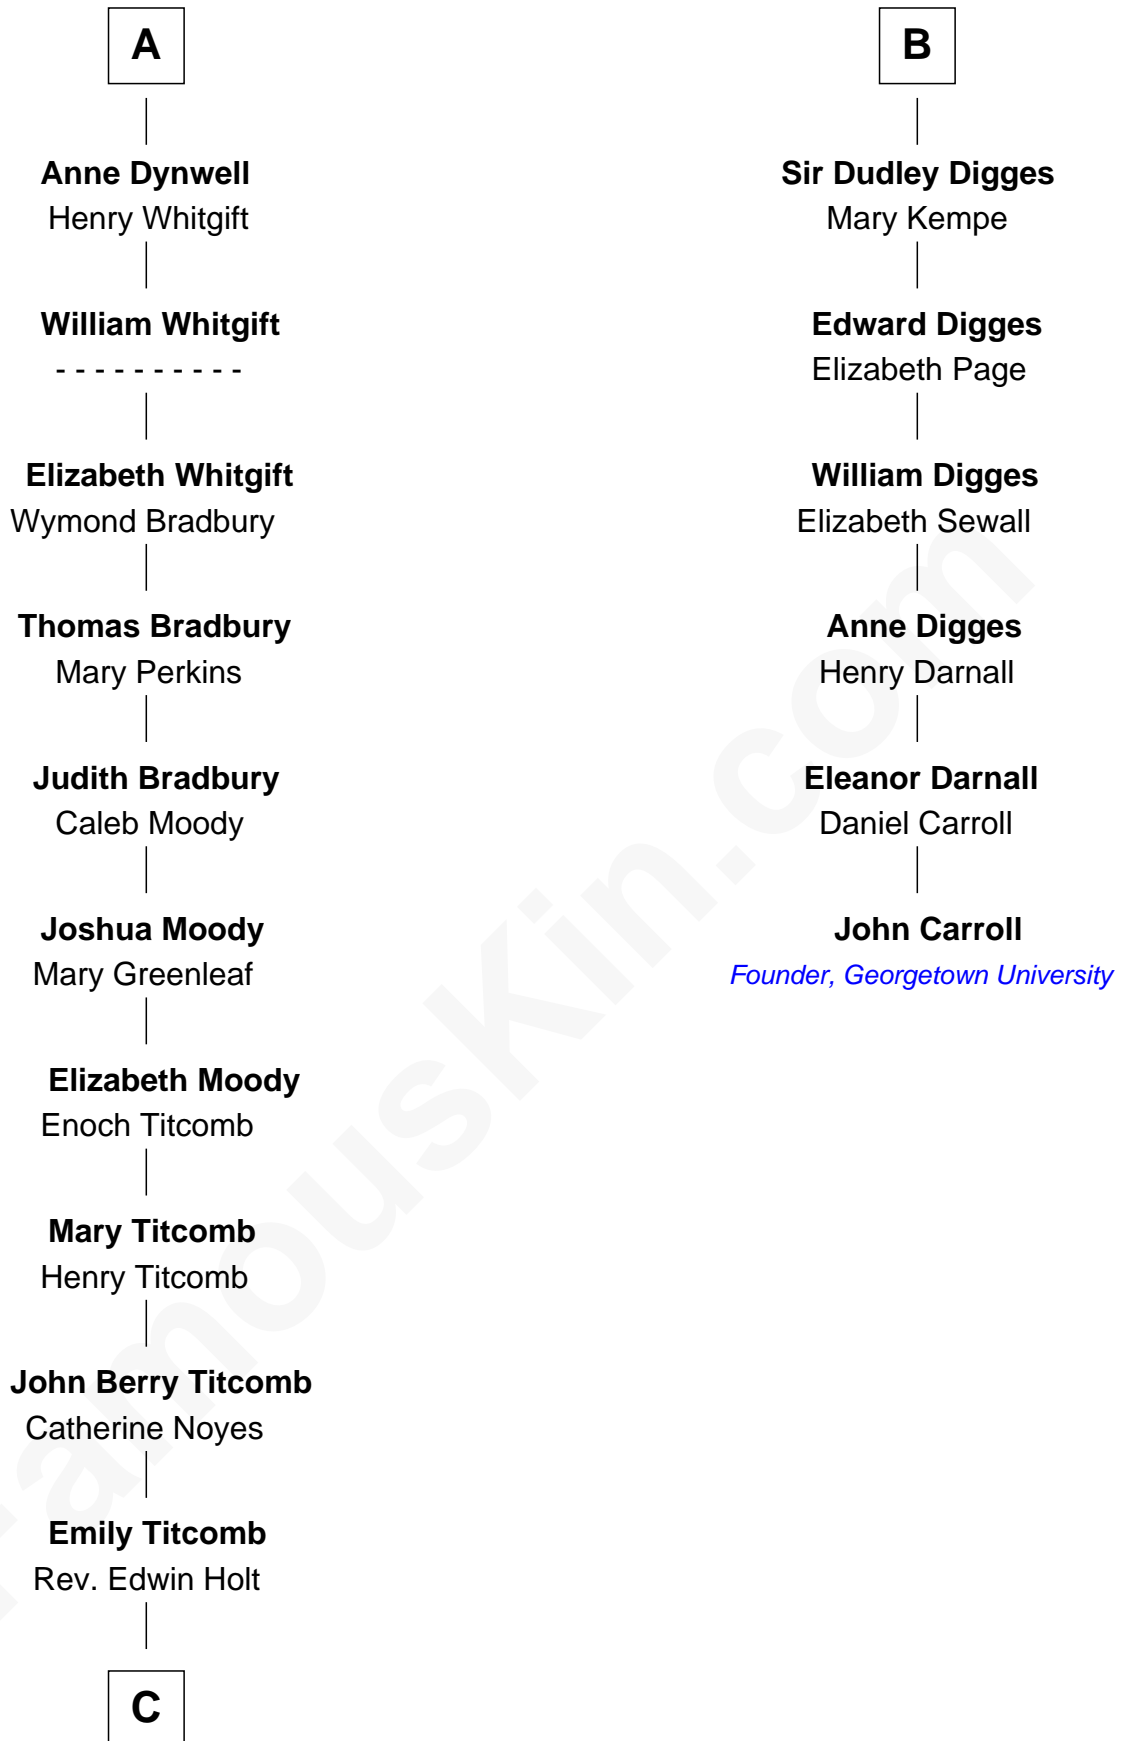

FamousKin.com Relationship Chart of

Linda Hamilton

TV and Movie Actress

12th cousin 9 times removed of

John Carroll

Founder of Georgetown University

Sir Henry de Percy

Idoine de Clifford

Isabel de Percy
Sir William de Aton

Elizabeth de Aton
Sir John Conyers

Robert Conyers
Isabel Pert

Joan Conyers
Sir Philip Dymoke

Sir Thomas Dymoke
Margaret de Welles

Jane Dymoke
John Fulnetby

Katherine Fulnetby
William Dynwell

A

Maude de Percy
Sir John de Neville

Sir Ralph Neville
Joan Beaufort

Sir Edward Neville
Elizabeth de Beauchamp

Sir George Neville
Margaret Fenne

George Neville
Mary Stafford

Ursula Neville
Sir Warham St. Leger

Anne St. Leger
Thomas Digges

B

C

—
Stephen P. Holt
Aurelia Morgan Grimes

—
Taylor Holt
Frances Kyle

—
Dr. Richard Huckstep Holt
Mildred Alberta Derby

—
Barbara Kyle Holt
Dr. Carroll Stanford Hamilton

—
Linda Hamilton
TV and Movie Actress