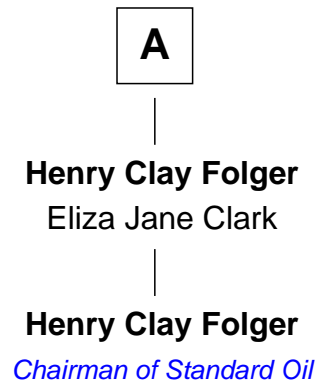

**FamousKin.com**  
**Relationship Chart of**  
**Nathaniel Weare**

*(unk - 1681/2) Great Migration Immigrant 1637*

**7th Great-grandfather of**

**Henry Clay Folger**

*Founder of Folger Shakespeare Library and Chairman of Standard Oil*

**Nathaniel Weare**

Sarah - - - - -

**Mary Weare**

John Swain

**John Swain**

Experience Folger

**Ruth Swain**

George Coffin

**Abigail Coffin**

Daniel Smith

**George Smith**

Mary Cottle

**Elizabeth Smith**

Thomas Hiller

**Nancy F. Hiller**

Samuel Brown Folger

**A**

FamousKin.com