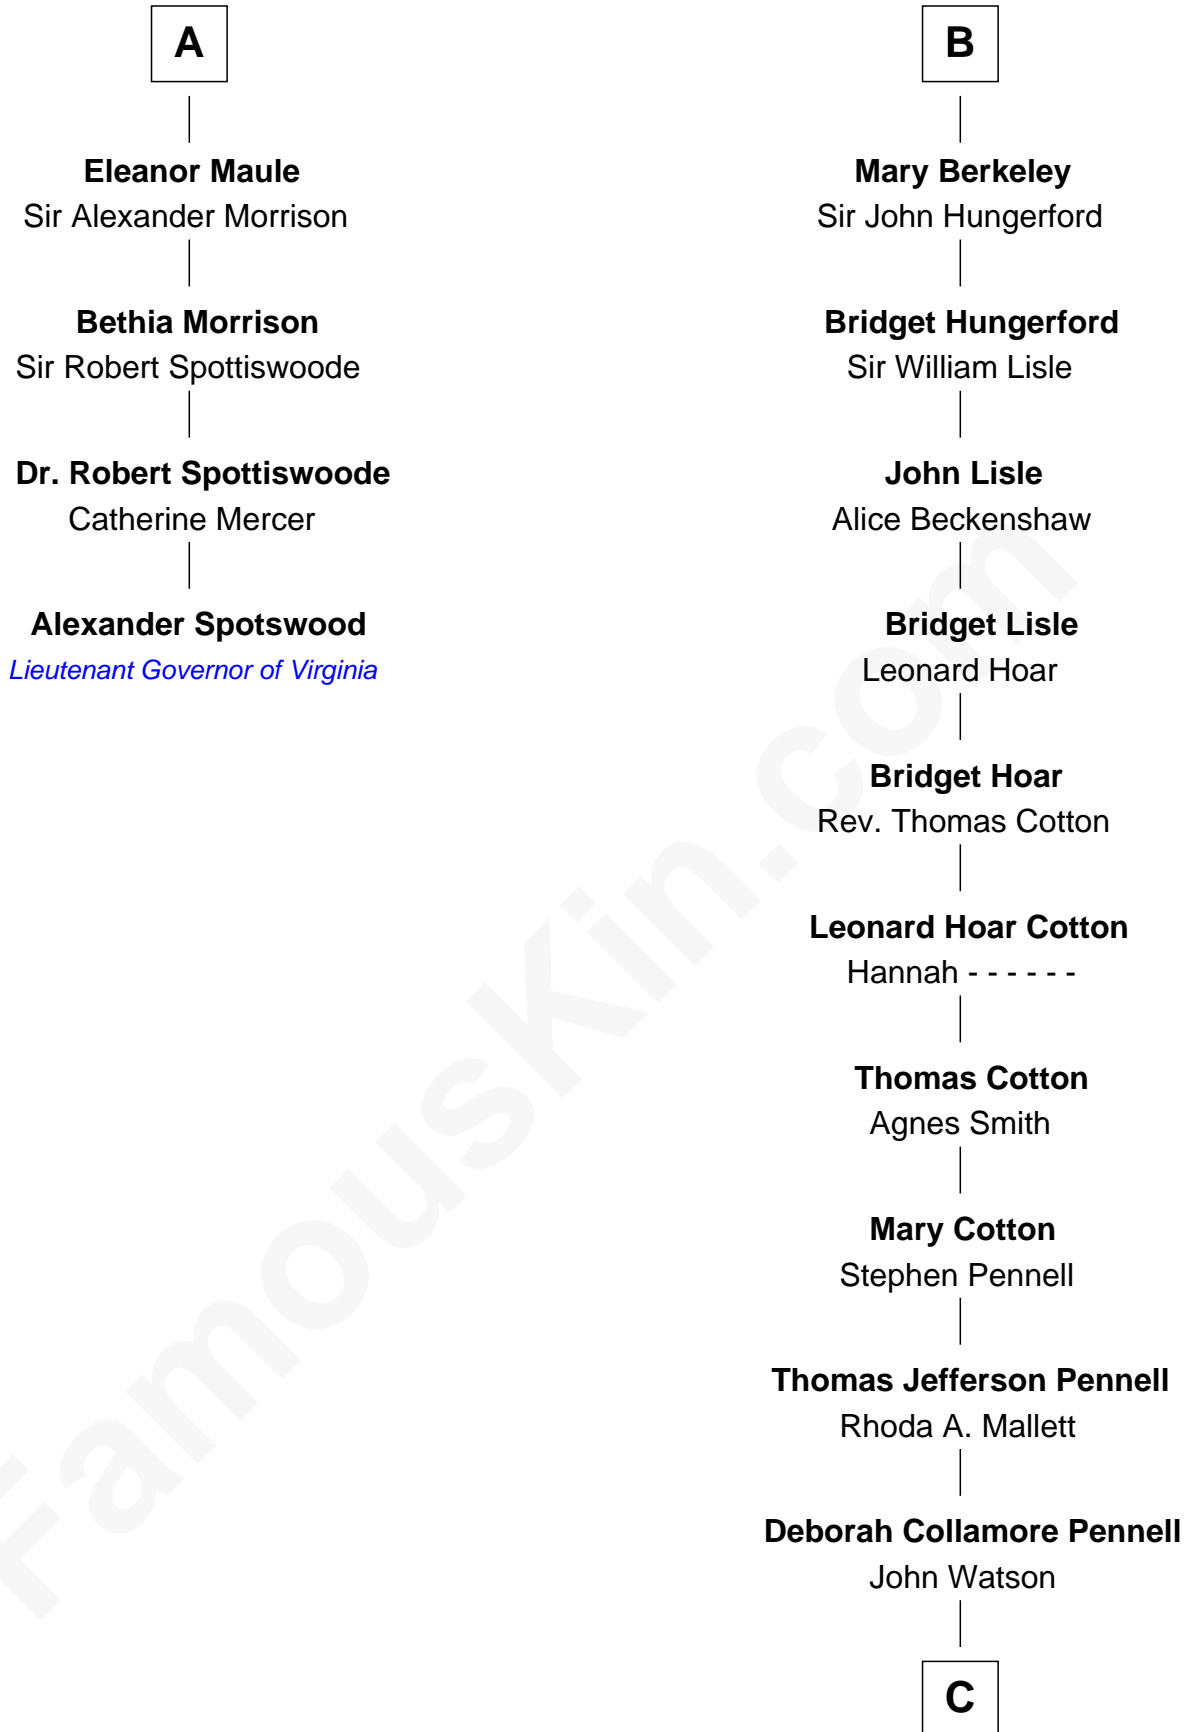

FamousKin.com Relationship Chart of

Alexander Spotswood

Lieutenant Governor of Virginia

10th cousin 10 times removed of

Warren Buffett

Chairman & CEO, Berkshire Hathaway

C

—
Susan Ann Watson

Ford Bela Barber

—
Stella Frances Barber

John Ammon Stahl

—
Leila Stahl

Howard Homan Buffett

—
Warren Buffett

Chairman & CEO, Berkshire Hathaway

FamousKin.com