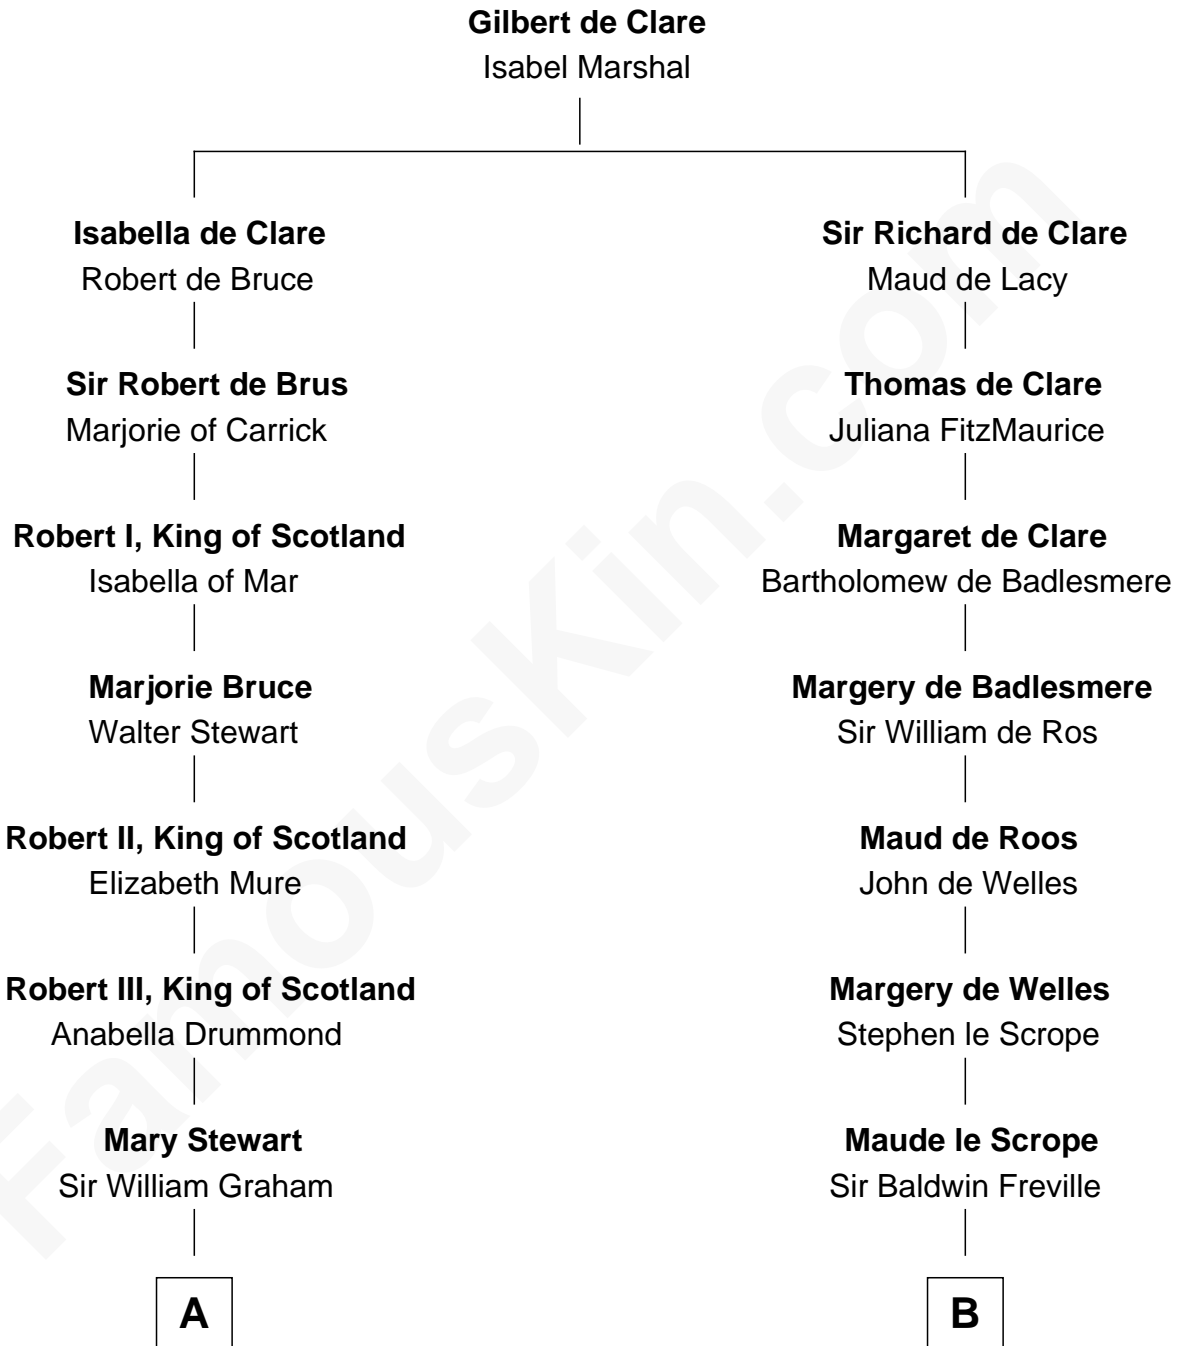

## Relationship Chart of

**Alexander Spotswood**

*Lieutenant Governor of Virginia*

15th cousin 6 times removed of

**William Henry Moore**

*Co-Founder, U.S. Steel and Nabisco*

**C**

**Sarah Browne**  
George Beckwith

**George Beckwith**  
Rachel Marsh

**George Beckwith**  
Mary Bradley

**Rachael Arvilla Beckwith**  
Nathaniel Ford Moore

**William Henry Moore**  
*Co-Founder, U.S. Steel and Nabisco*

FamousKin.com