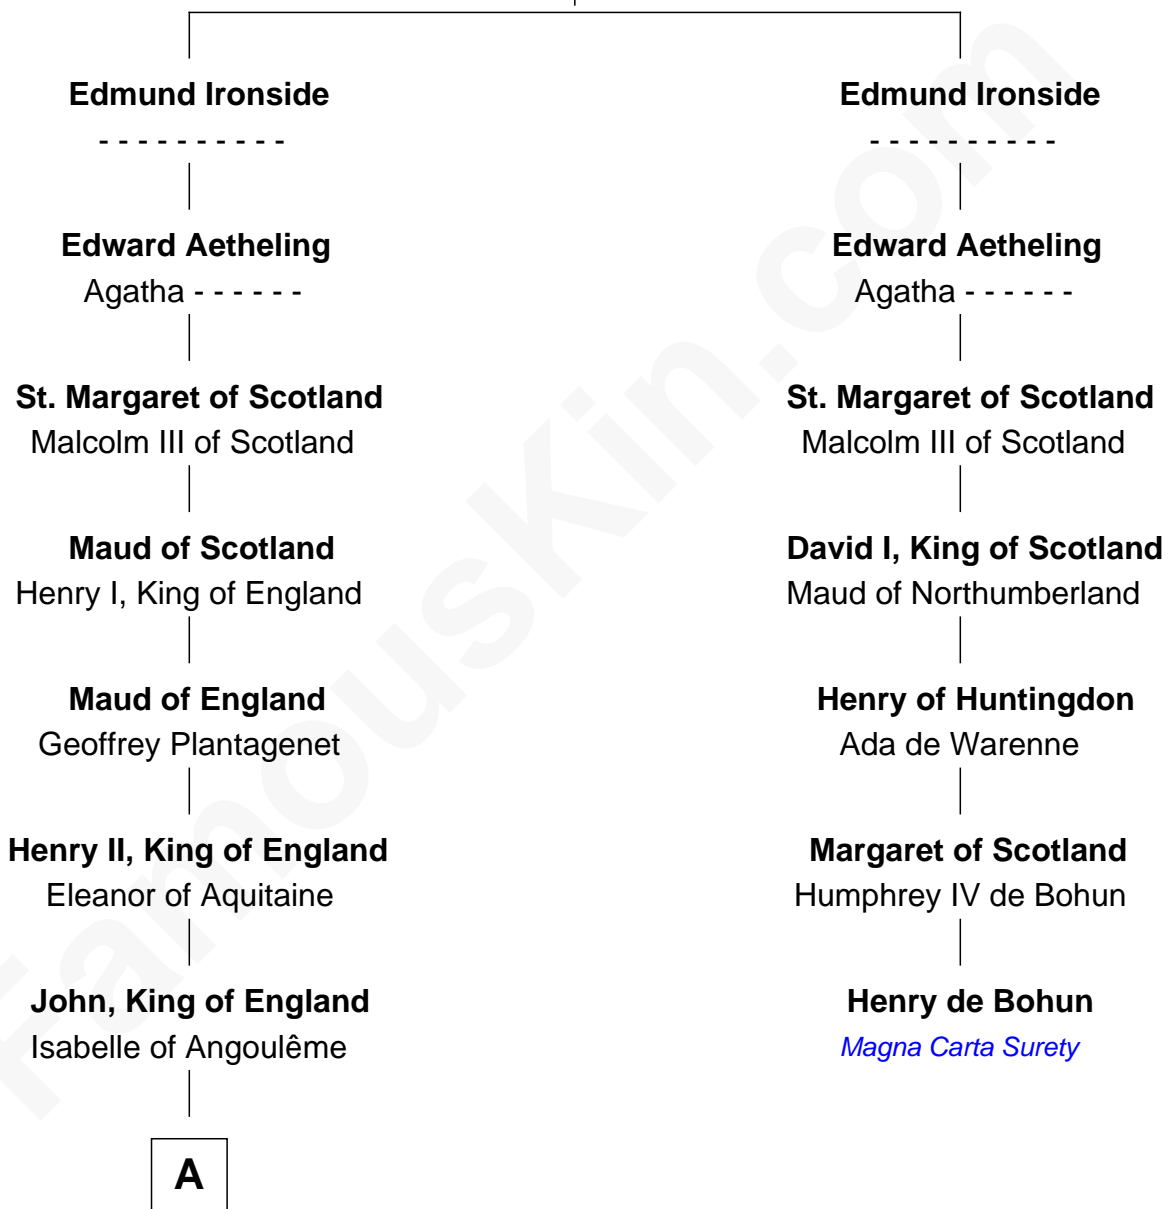

FamousKin.com

Relationship Chart of

Alexander Spotswood

Lieutenant Governor of Virginia

6th cousin 15 times removed of

Henry de Bohun

Magna Carta Surety

Ethelred II the Unready

Alfflaed - - - - -

B

William Maule

Bethia Guthrie

Eleanor Maule

Sir Alexander Morrison

Bethia Morrison

Sir Robert Spottiswoode

Dr. Robert Spottiswoode

Catherine Mercer

Alexander Spotswood

Lieutenant Governor of Virginia