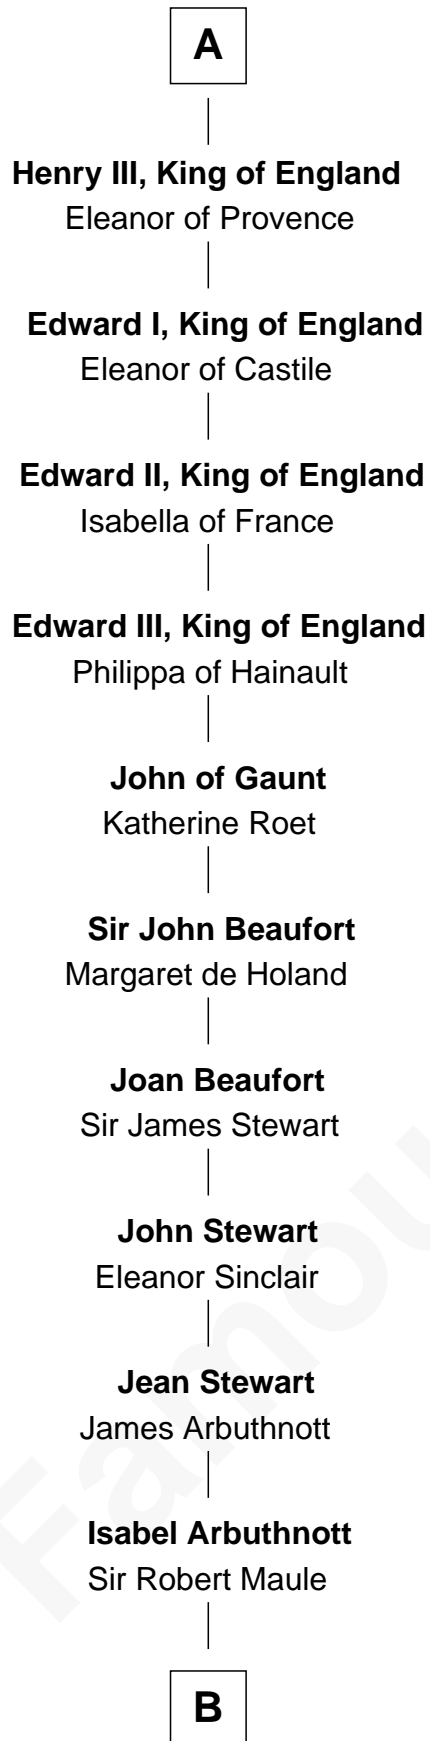

FamousKin.com

Relationship Chart of

Alexander Spotswood

Lieutenant Governor of Virginia

6th cousin 15 times removed of

Henry de Bohun

Magna Carta Surety

Ethelred II the Unready

Alfflaed - - - - -

B

William Maule

Bethia Guthrie

Eleanor Maule

Sir Alexander Morrison

Bethia Morrison

Sir Robert Spottiswoode

Dr. Robert Spottiswoode

Catherine Mercer

Alexander Spotswood

Lieutenant Governor of Virginia