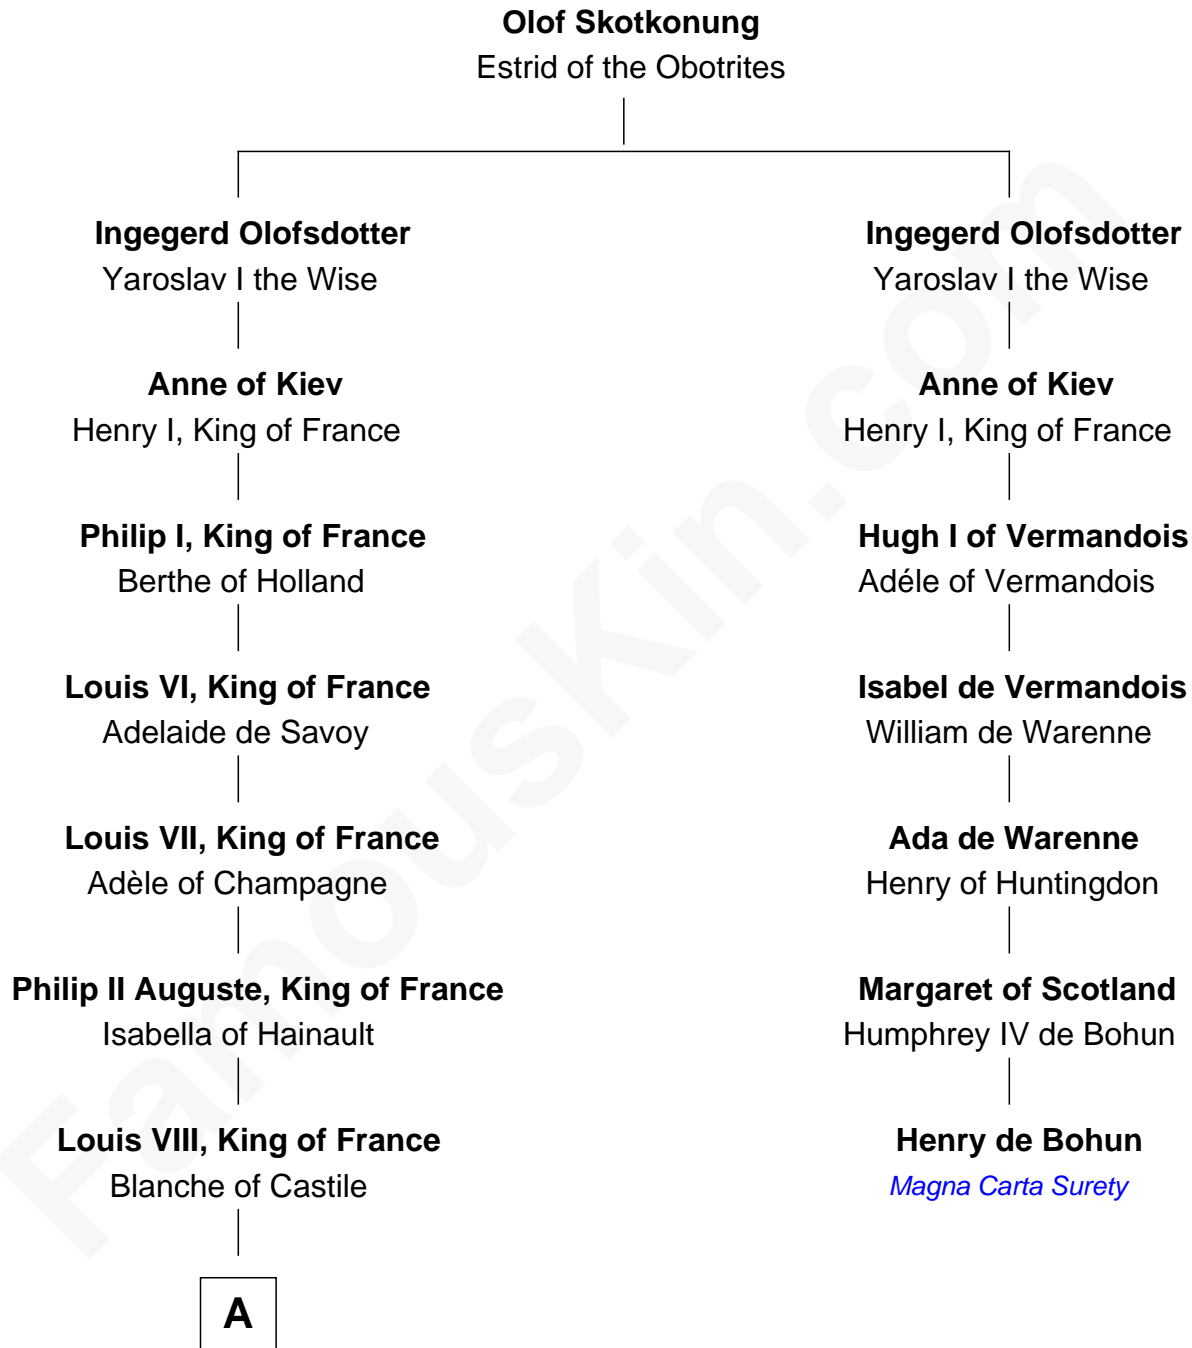

FamousKin.com Relationship Chart of

Alexander Spotswood

Lieutenant Governor of Virginia

6th cousin 15 times removed of

Henry de Bohun

Magna Carta Surety

A

Robert I, Count of Artois

Matilda of Brabant

Blanche of Artois

Edmund Plantagenet

Henry Plantagenet

Maud de Chaworth

Eleanor Plantagenet

Richard Fitzalan

Alice Fitzalan