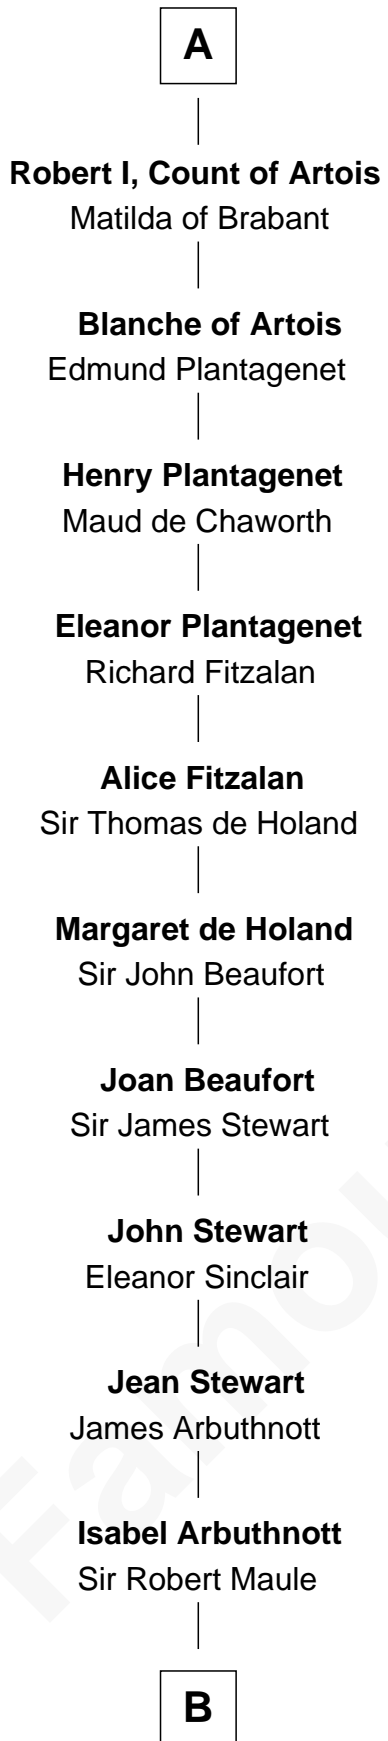

# FamousKin.com Relationship Chart of

**Alexander Spotswood**

*Lieutenant Governor of Virginia*

6th cousin 15 times removed of

**Henry de Bohun**

*Magna Carta Surety*

**B**

William Maule

Bethia Guthrie

Eleanor Maule

Sir Alexander Morrison

Bethia Morrison

Sir Robert Spottiswoode

Dr. Robert Spottiswoode

Catherine Mercer

Alexander Spotswood