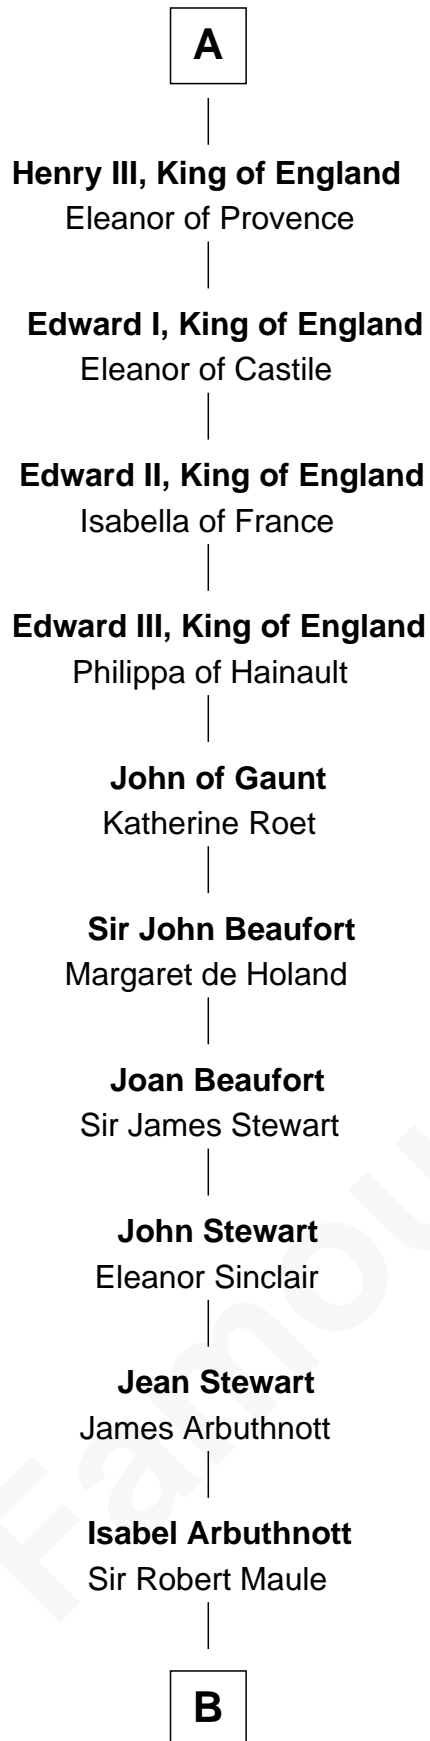

FamousKin.com

Relationship Chart of

Alexander Spotswood

Lieutenant Governor of Virginia

6th cousin 15 times removed of

Henry de Bohun

Magna Carta Surety

William I of Provence

Adelaide of Anjou

Constance of Arles
Robert II, King of France

Adela of France
Baudoin V of Flanders

Matilda of Flanders
William I, King of England

Henry I, King of England
Maud of Scotland

Maud of England
Geoffrey Plantagenet

Henry II, King of England
Eleanor of Aquitaine

John, King of England
Isabelle of Angoulême

A

Constance of Arles
Robert II, King of France

Henry I, King of France
Anne of Kiev

Hugh I of Vermandois
Adèle of Vermandois

Isabel de Vermandois
William de Warenne

Ada de Warenne
Henry of Huntingdon

Margaret of Scotland
Humphrey IV de Bohun

Henry de Bohun
Magna Carta Surety

B

William Maule

Bethia Guthrie

Eleanor Maule