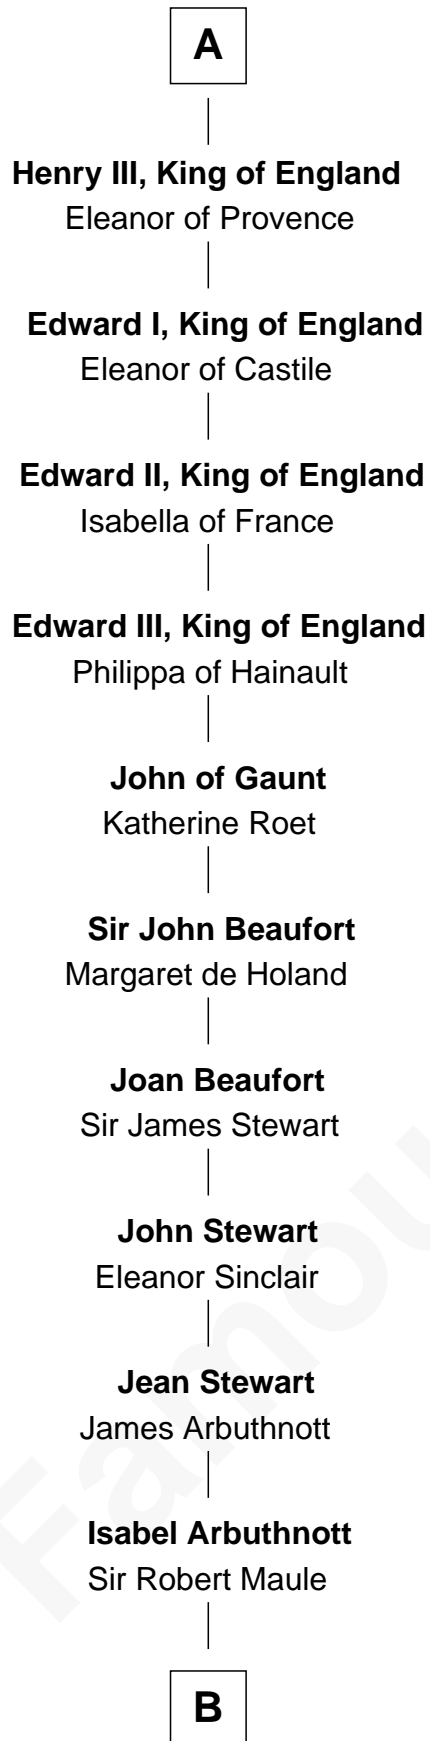

# FamousKin.com Relationship Chart of

**Alexander Spotswood**

*Lieutenant Governor of Virginia*

6th cousin 15 times removed of

**Henry de Bohun**

*Magna Carta Surety*

**B**

**William Maule**

Bethia Guthrie

**Eleanor Maule**

Sir Alexander Morrison

**Bethia Morrison**

Sir Robert Spottiswoode

**Dr. Robert Spottiswoode**

Catherine Mercer

**Alexander Spotswood**