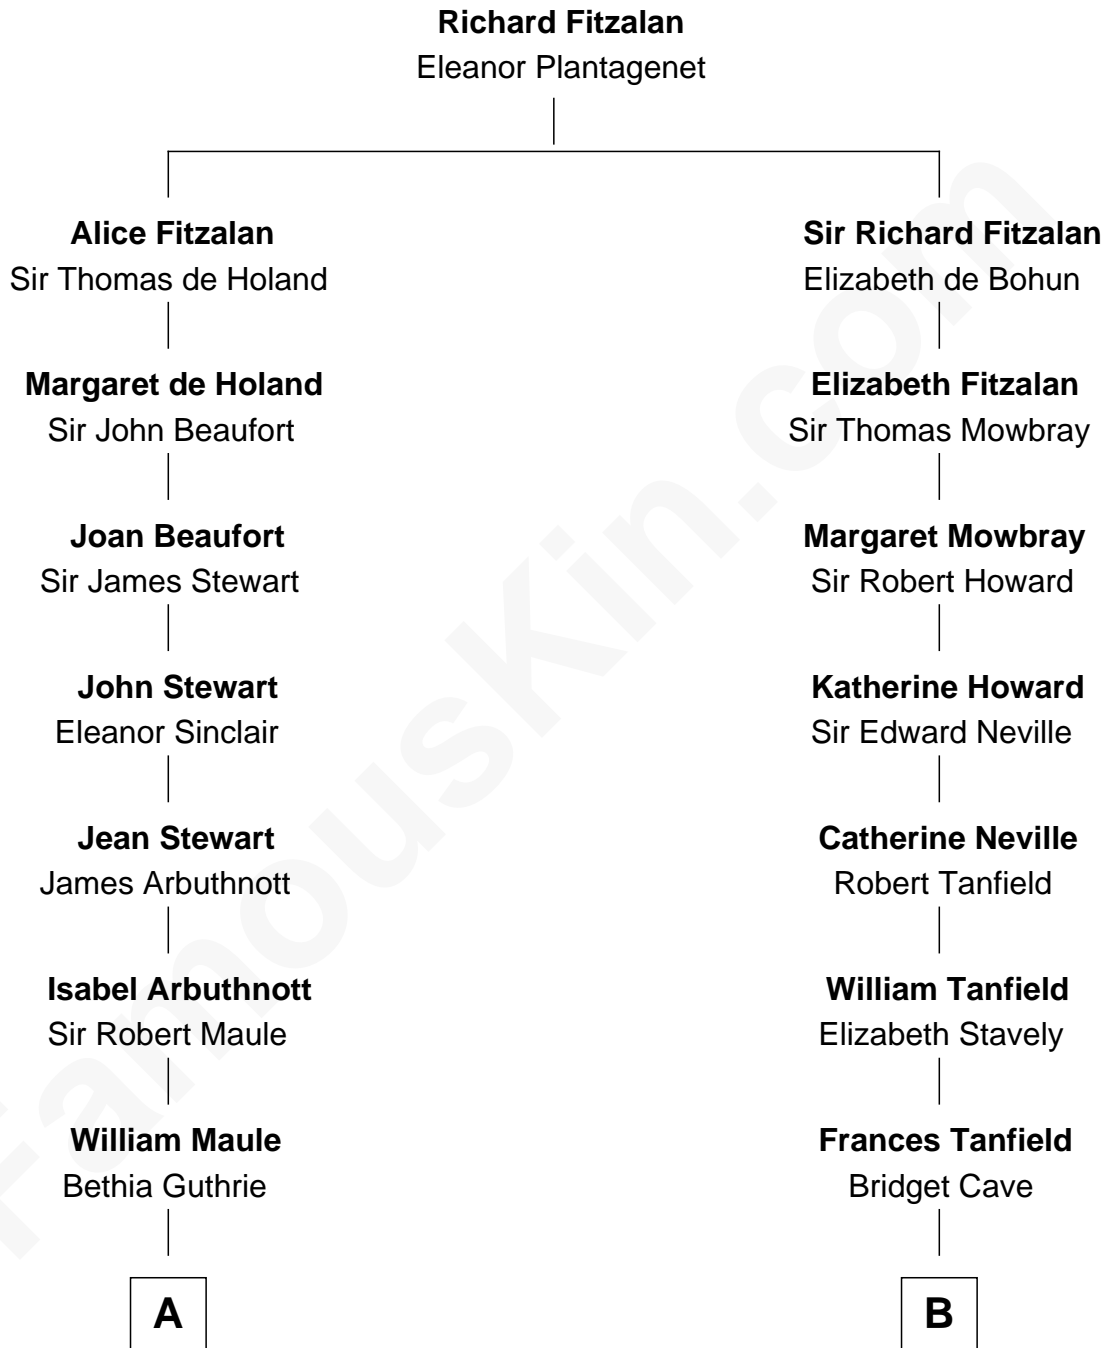

# FamousKin.com Relationship Chart of

**Alexander Spotswood**

*Lieutenant Governor of Virginia*

10th cousin 7 times removed of

**William Fishback**

*17th Governor of Arkansas*

**A**

**Eleanor Maule**  
Sir Alexander Morrison

**Bethia Morrison**  
Sir Robert Spottiswoode

**Dr. Robert Spottiswoode**  
Catherine Mercer

**Alexander Spotswood**  
*Lieutenant Governor of Virginia*

**B**

**Anne Tanfield**  
Clement Vincent

**Elizabeth Vincent**  
Richard Lane

**Dorothy Lane**  
William Randolph

**Richard Randolph**  
Elizabeth Ryland

**Col. William Randolph**  
Mary Isham

**Edward Randolph**  
----- Graves

**Elizabeth Randolph**  
William Yates

**William Yates**  
Anne Isham Poythress