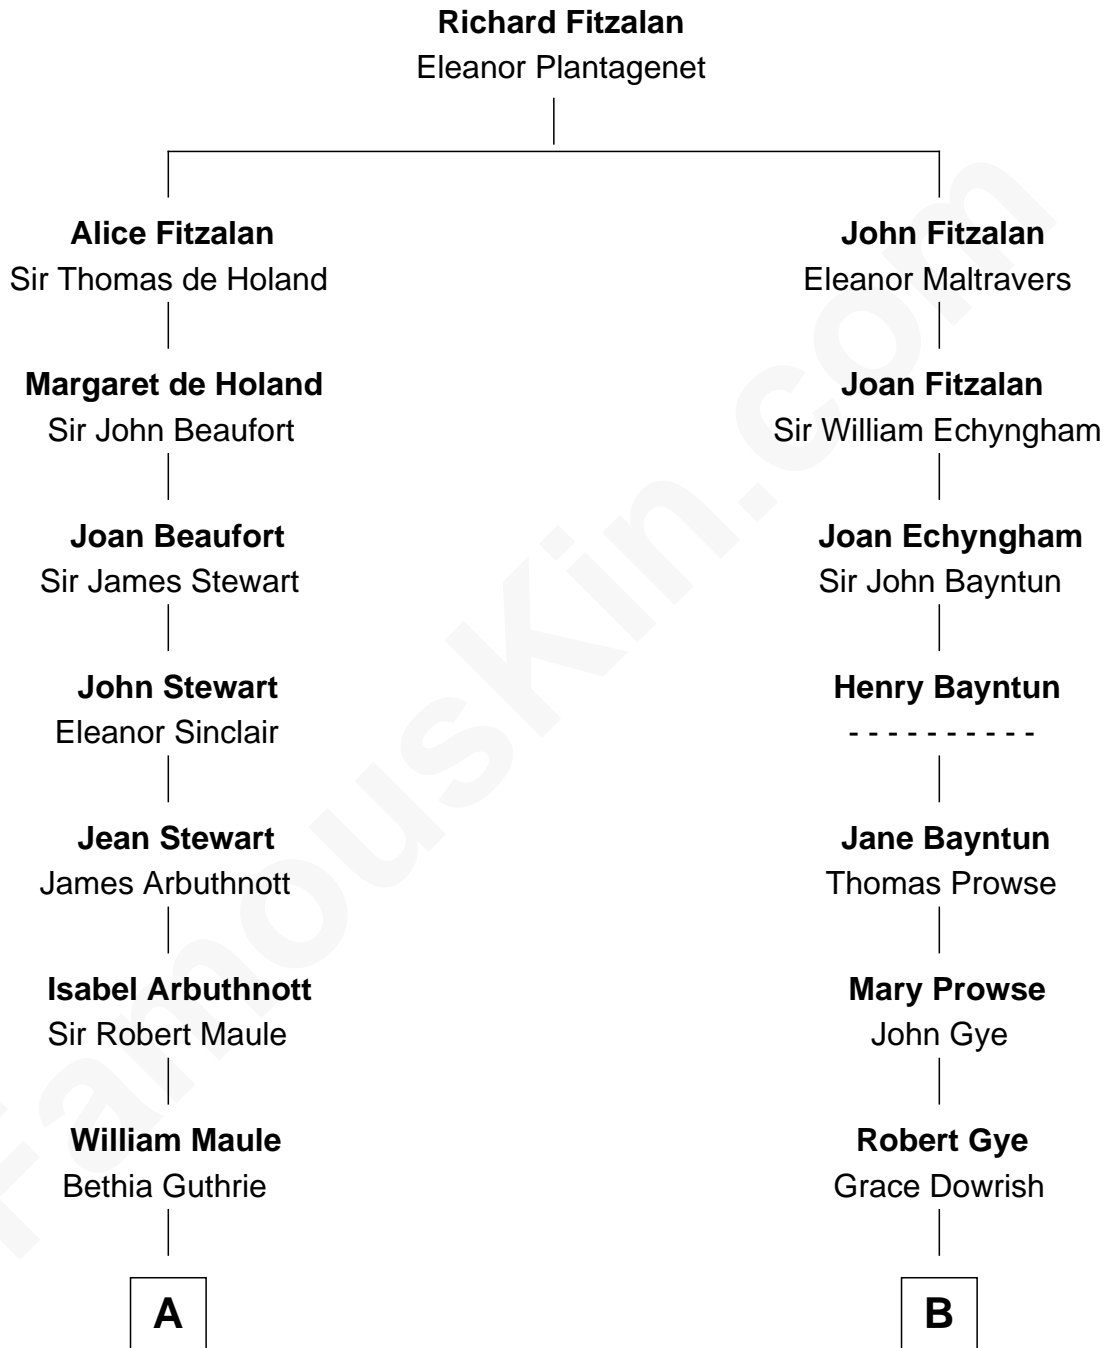

FamousKin.com
Relationship Chart of
Alexander Spotswood
Lieutenant Governor of Virginia

10th cousin 4 times removed of
Samuel Cony
31st Governor of Maine

A

Eleanor Maule
Sir Alexander Morrison

Bethia Morrison
Sir Robert Spottiswoode

Dr. Robert Spottiswoode
Catherine Mercer

Alexander Spotswood
Lieutenant Governor of Virginia

B

Mary Gye
Rev. John Maverick

Moses Maverick
Remember Allerton

Elizabeth Maverick
Thomas Skinner

Abigail Skinner
Nathaniel Coney