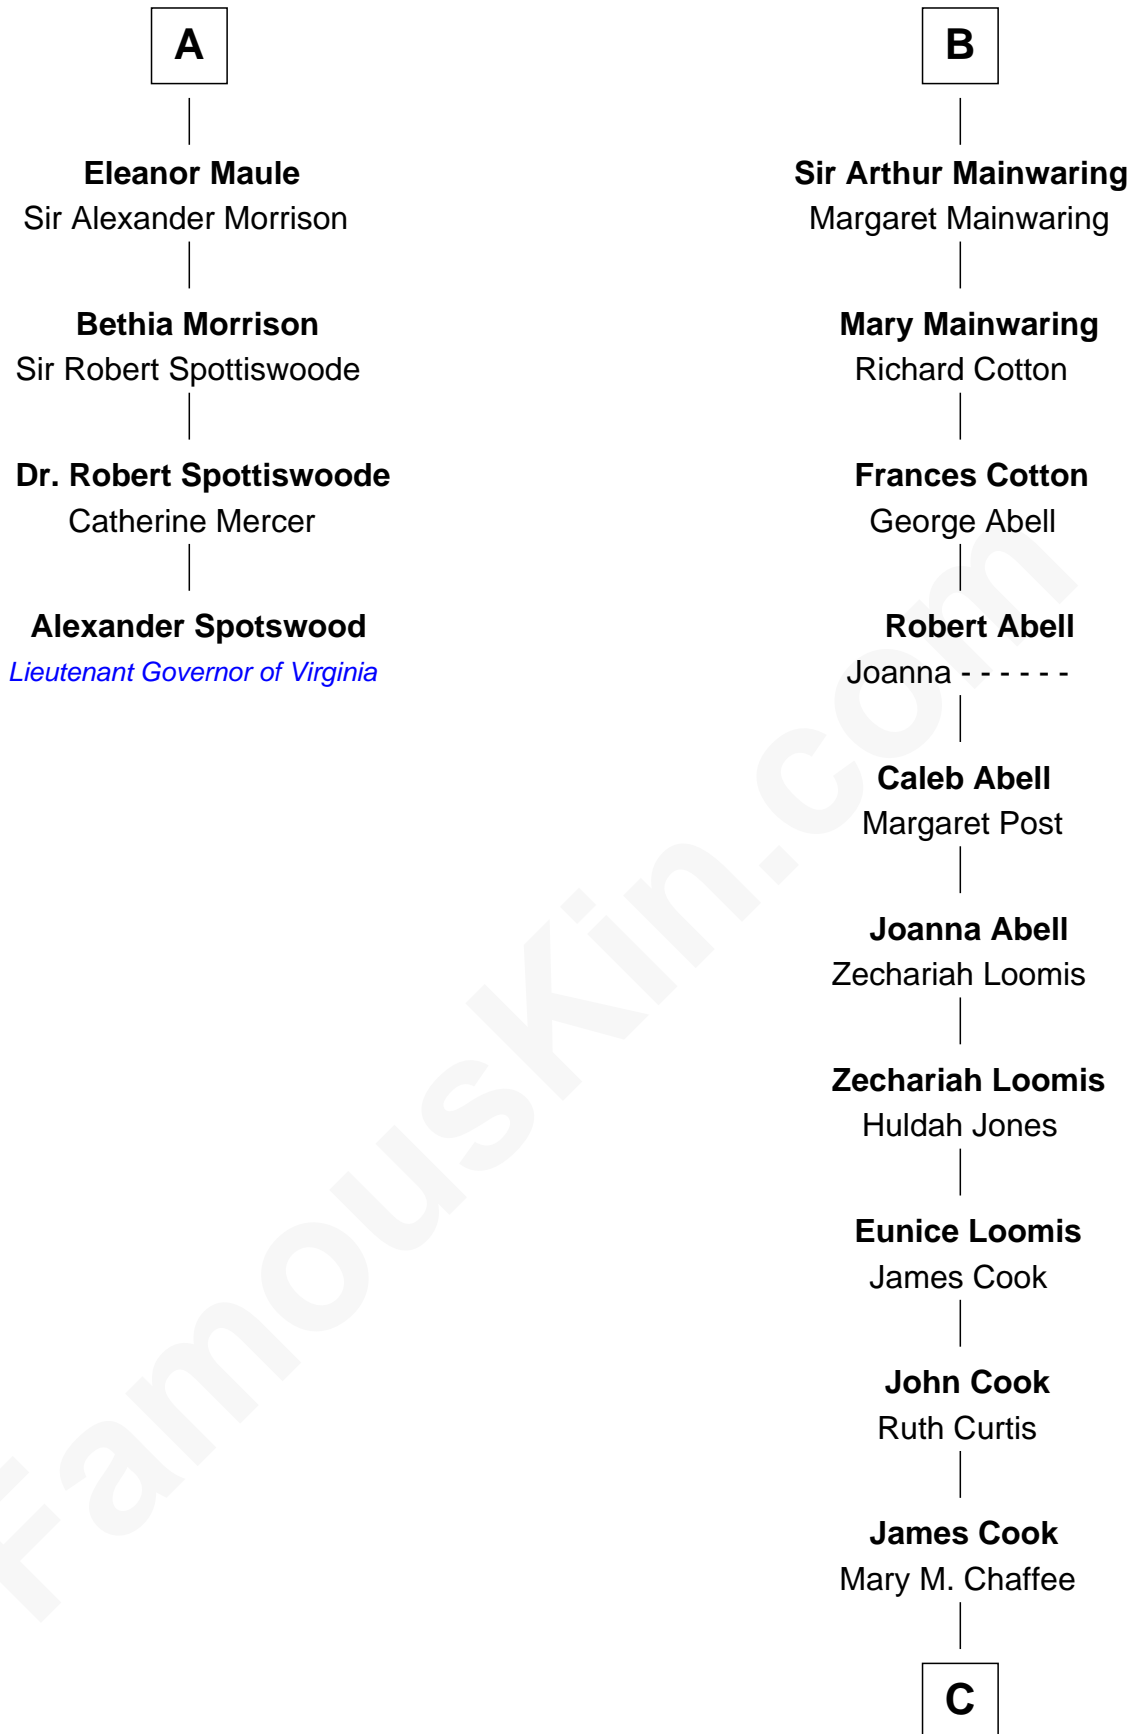

FamousKin.com
Relationship Chart of
Alexander Spotswood
Lieutenant Governor of Virginia

10th cousin 10 times removed of
Shadoe Stevens
Radio Disc Jockey

C

Josey Chaffee Cook
Julianne Frances Taylor

Frances Jemima Cook
Albert Baas