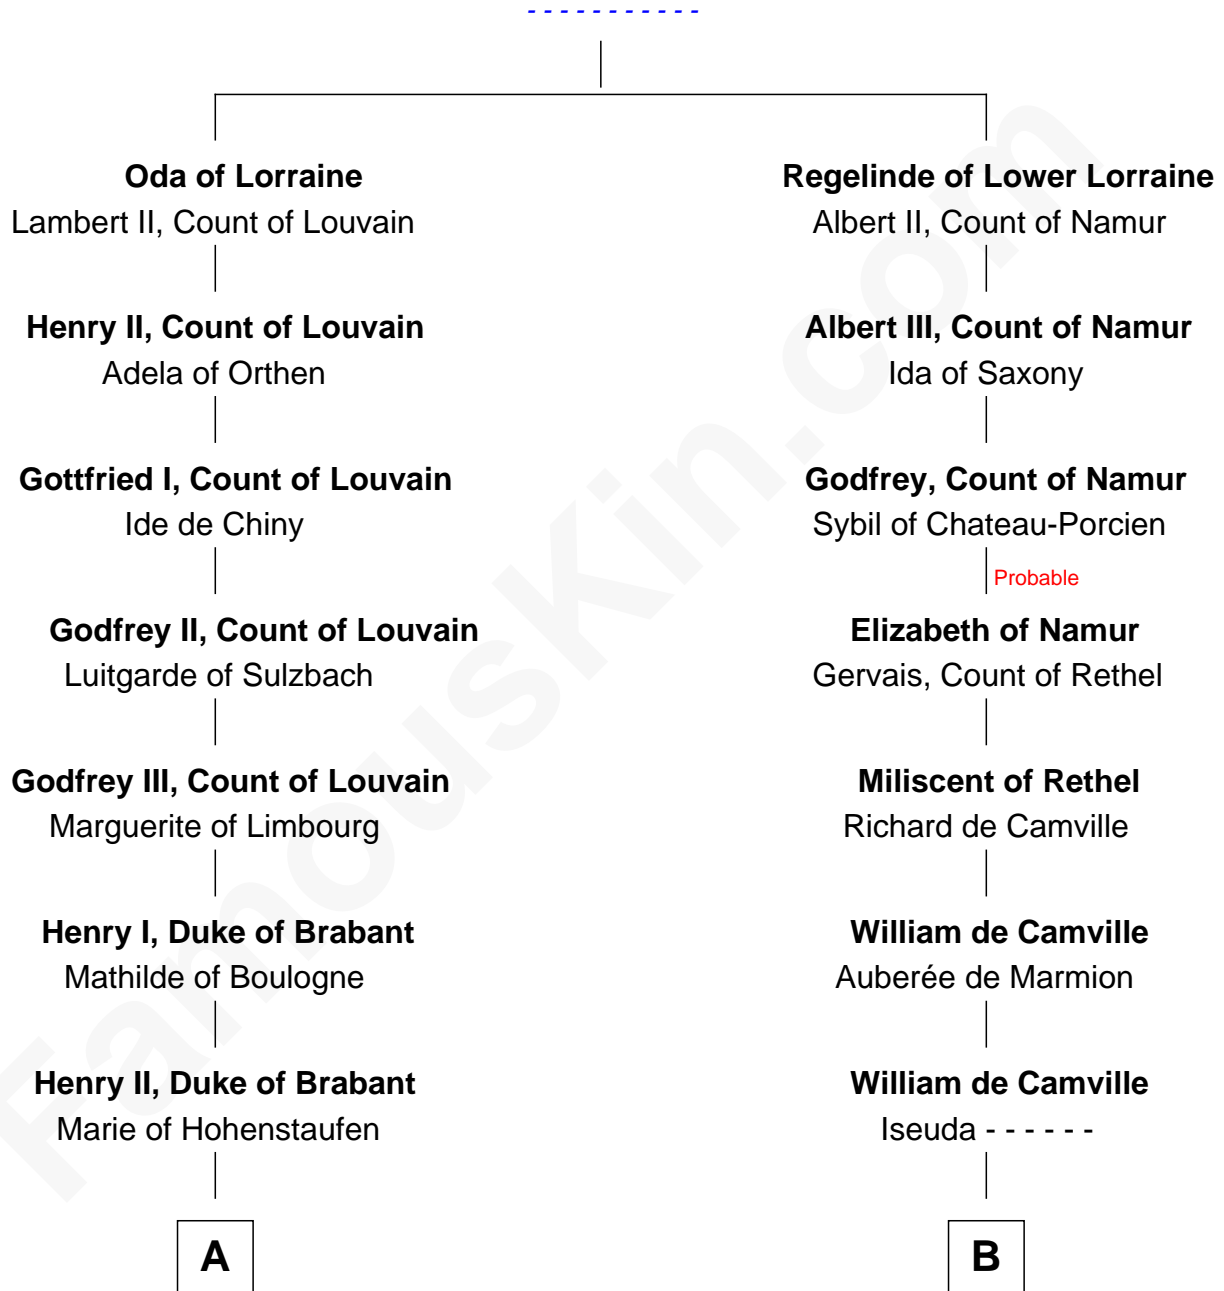

FamousKin.com Relationship Chart of

Alexander Spotswood

Lieutenant Governor of Virginia

20th cousin 1 time removed of

William Sargent

(c1602 - 1682) Great Migration Immigrant 1638

Gothelo I, Duke of Lorraine

C

William Maule

Bethia Guthrie

Eleanor Maule

Sir Alexander Morrison

Bethia Morrison

Sir Robert Spottiswoode

Dr. Robert Spottiswoode

Catherine Mercer

Alexander Spotswood

Lieutenant Governor of Virginia

D

Nicholas Giffard

Agnes Master

Margaret Giffard

Hugh Sargent

Roger Sargent

Ellen Makerness

William Sargent

Great Migration Immigrant 1638