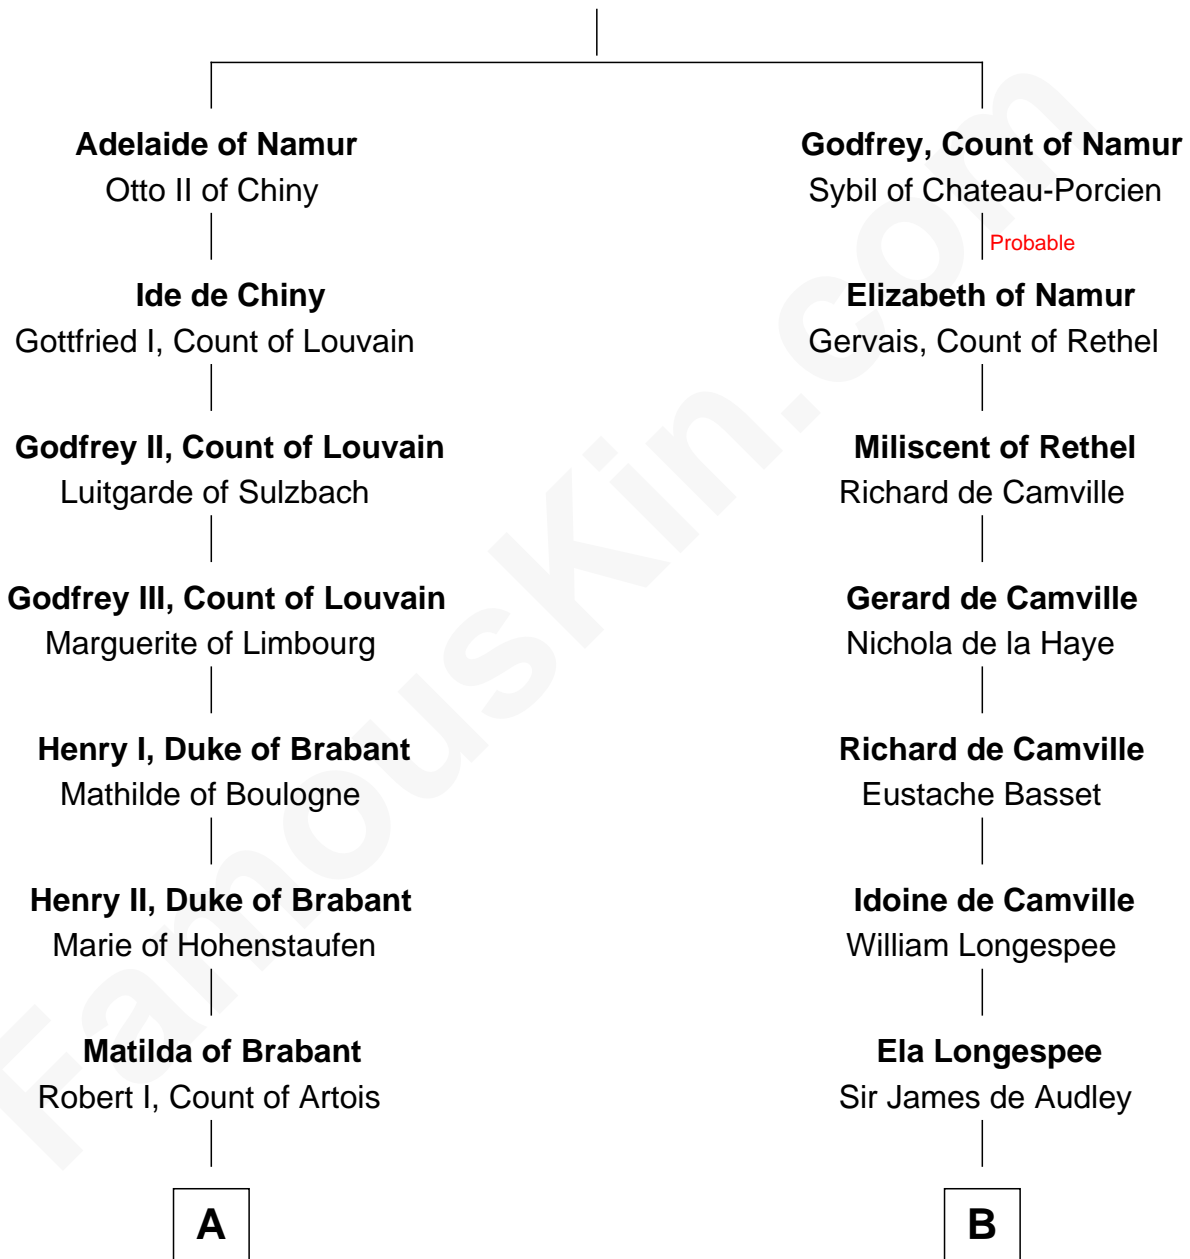

# FamousKin.com Relationship Chart of

**Alexander Spotswood**

*Lieutenant Governor of Virginia*

19th cousin 1 time removed of

**Edmund Waller**

*English Poet and Politician*

**Albert III, Count of Namur**

Ida of Saxony

**C**

**Eleanor Maule**  
Sir Alexander Morrison

**Bethia Morrison**  
Sir Robert Spottiswoode

**Dr. Robert Spottiswoode**  
Catherine Mercer

**Alexander Spotswood**  
*Lieutenant Governor of Virginia*

**D**

**Griffith Hampden**  
Anne Cave

**Anne Hampden**  
Robert Waller

**Edmund Waller**  
*English Poet and Politician*

FamousKin.com