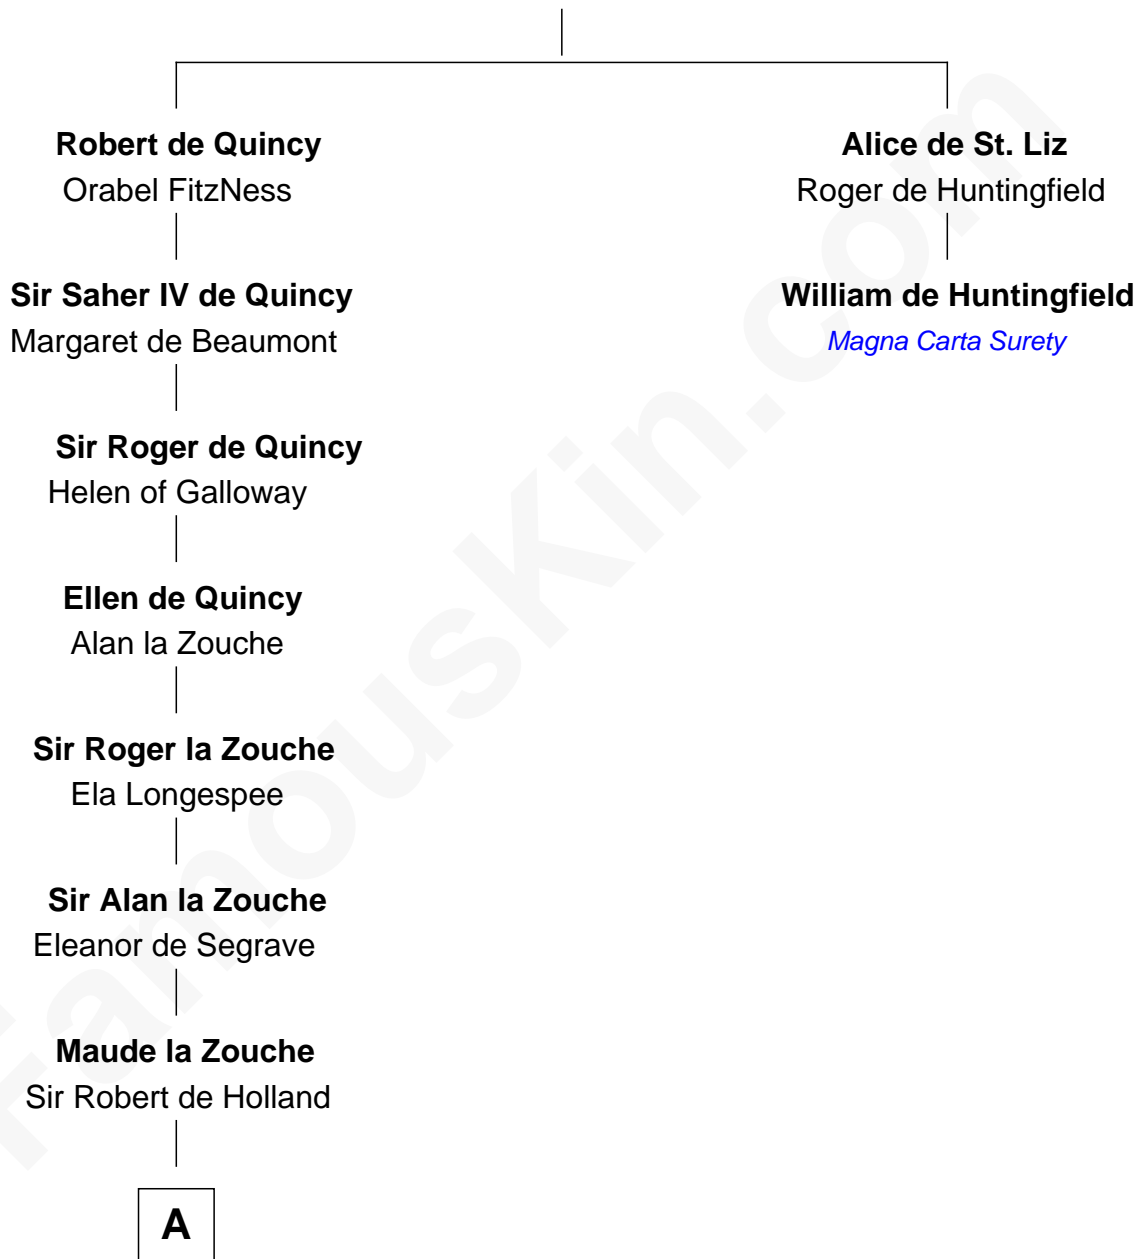

FamousKin.com Relationship Chart of

Alexander Spotswood

Lieutenant Governor of Virginia

1st cousin 17 times removed of

William de Huntingfield

Magna Carta Surety

Saher I de Quincy

Maud de St. Liz

A

Thomas Holand
Joan Plantagenet

Sir Thomas de Holand
Alice Fitzalan

Margaret de Holand
Sir John Beaufort

Joan Beaufort
Sir James Stewart

John Stewart
Eleanor Sinclair

Jean Stewart
James Arbuthnott

Isabel Arbuthnott
Sir Robert Maule

William Maule
Bethia Guthrie

Eleanor Maule
Sir Alexander Morrison

Bethia Morrison
Sir Robert Spottiswoode

B

B

—
Dr. Robert Spottiswoode

Catherine Mercer

—
Alexander Spotswood