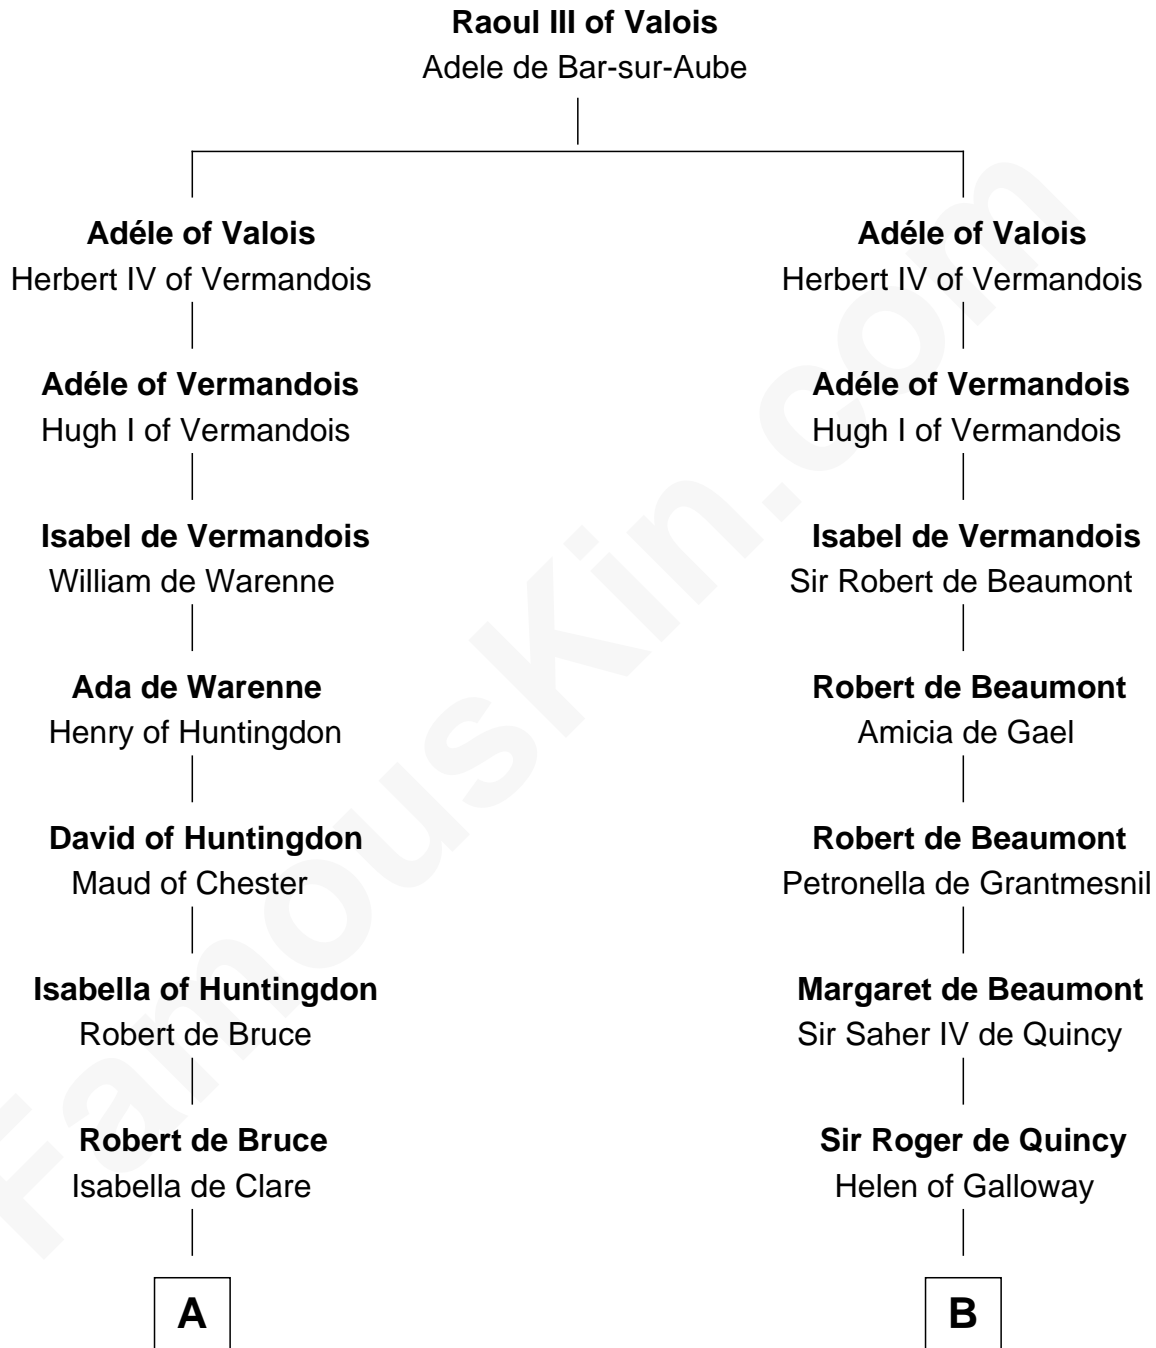

FamousKin.com Relationship Chart of

Alexander Spotswood

Lieutenant Governor of Virginia

21st cousin of

Rev. John Whittingham

(c1616 - 1639) Great Migration Immigrant 1637

C

Rt. Rev. David Lindsay